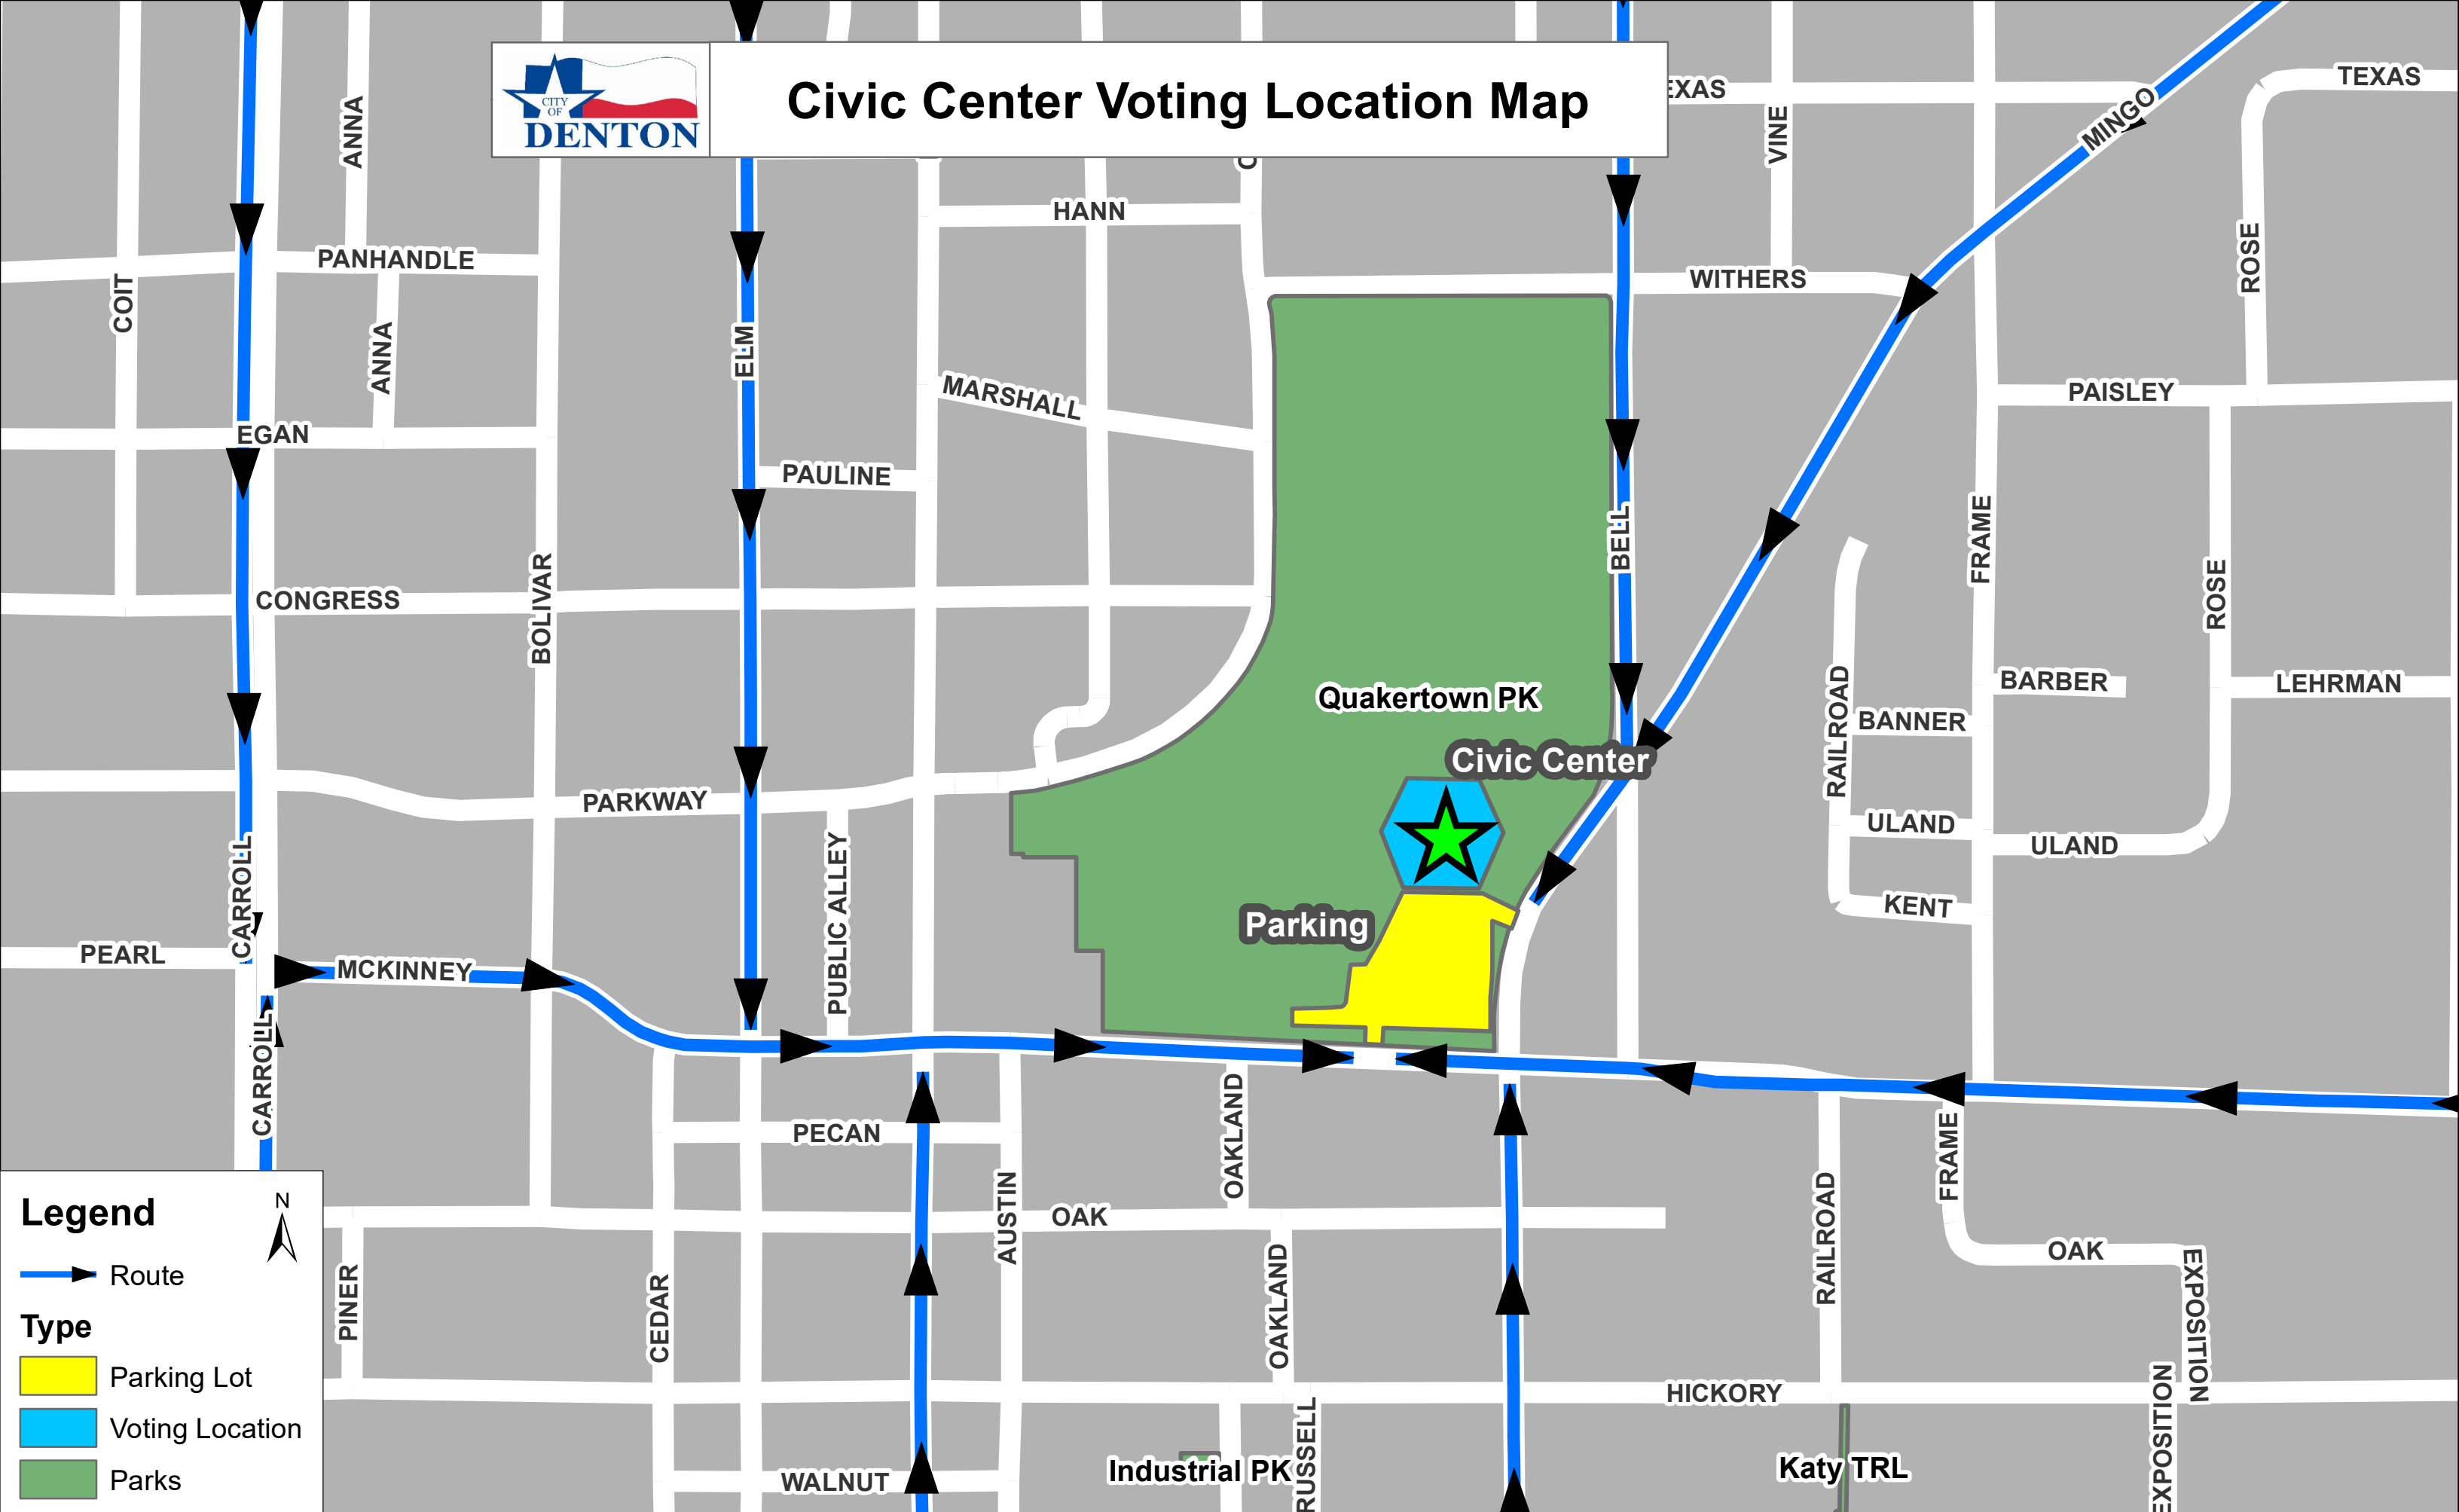

Civic Center Voting Location Map

Legend

Route

Type

- Parking Lot
- Voting Location
- Parks

DISCLAIMER:
 The City of Denton has prepared this map for departmental use. This is not an official map of the City of Denton and should not be used for legal, engineering, or surveying purposes, but rather for reference purposes only. This map is the property of the City of Denton, and has been made available to the public based on the Public Information Act. The City of Denton makes every effort to produce and publish the most current and accurate information possible. No warranties, expressed or implied, are provided for the data herein, its use or its interpretation. Utilization of this map indicates understanding and acceptance of this statement.