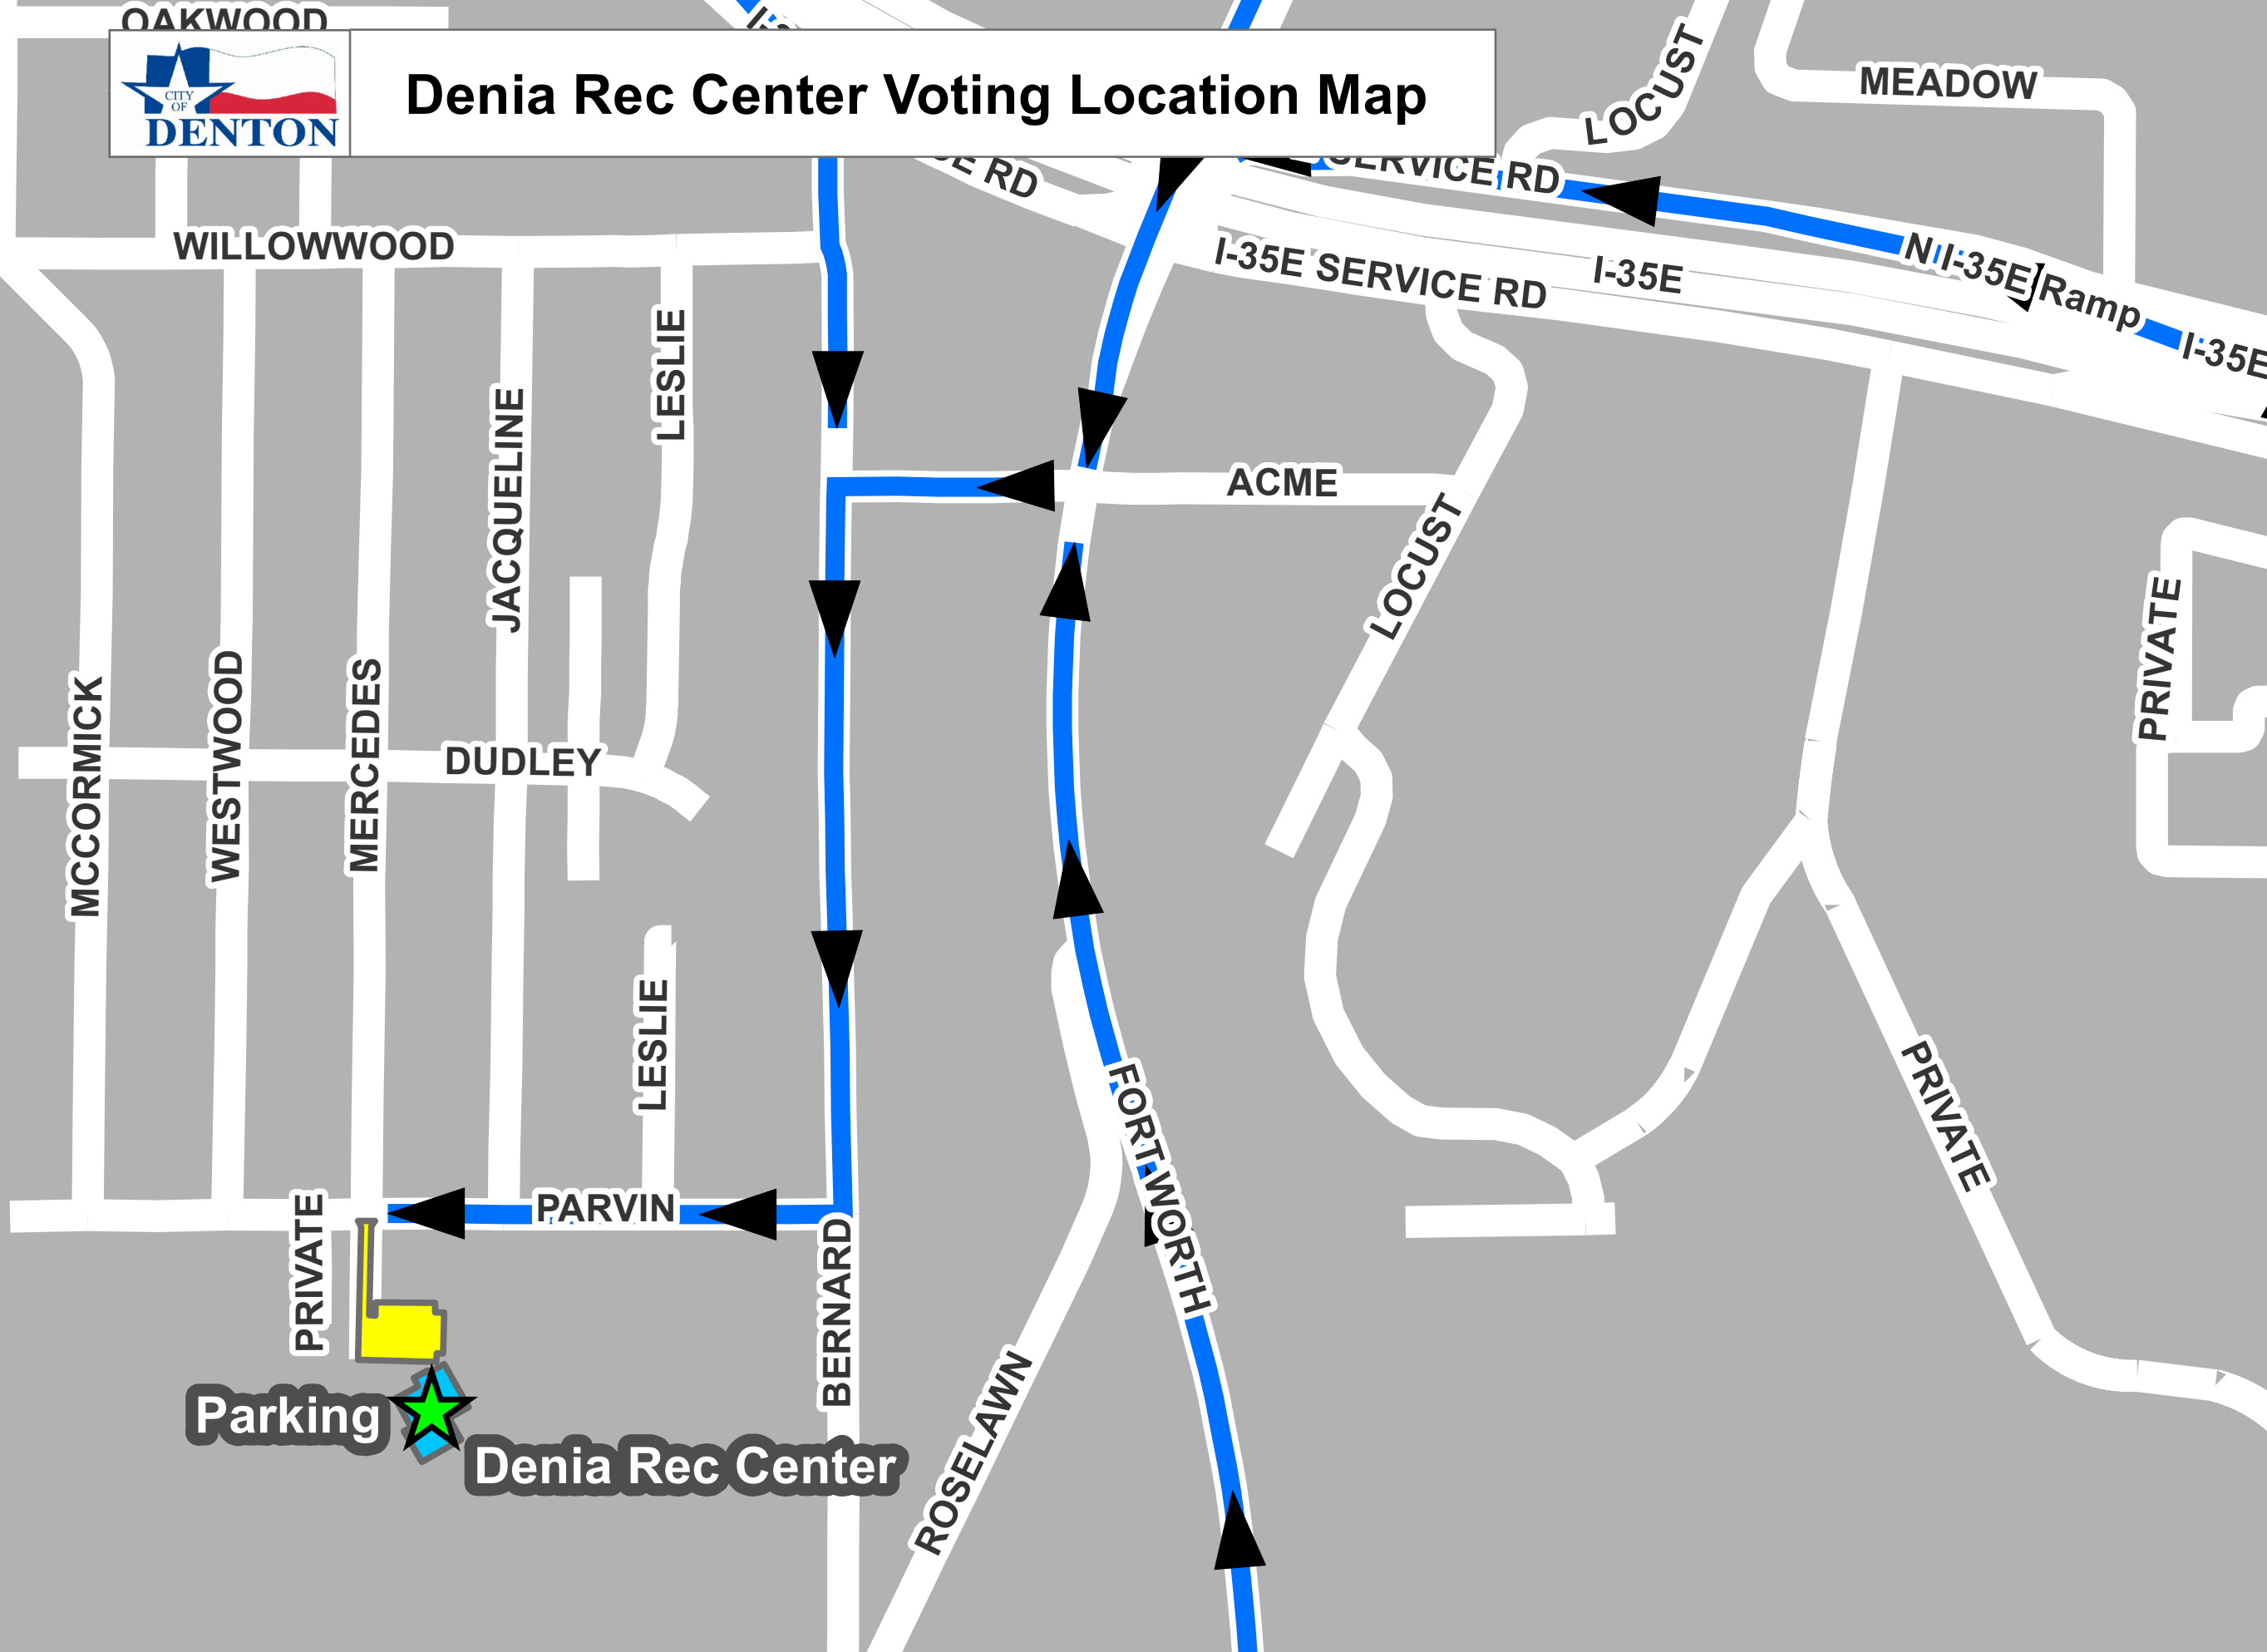

Denia Rec Center Voting Location Map

Legend

Route

Type

Parking Lot

Voting Location

DISCLAIMER: The City of Denton has prepared this map for departmental use. This is not an official map of the City of Denton and should not be used for legal, engineering, or surveying purposes, but rather for reference purposes only. This map is the property of the City of Denton, and has been made available to the public based on the Public Information Act. The City of Denton makes every effort to produce and publish the most current and accurate information possible. No warranties, expressed or implied, are provided for the data herein, its use or its interpretation. Utilization of this map indicates understanding and acceptance of this statement.