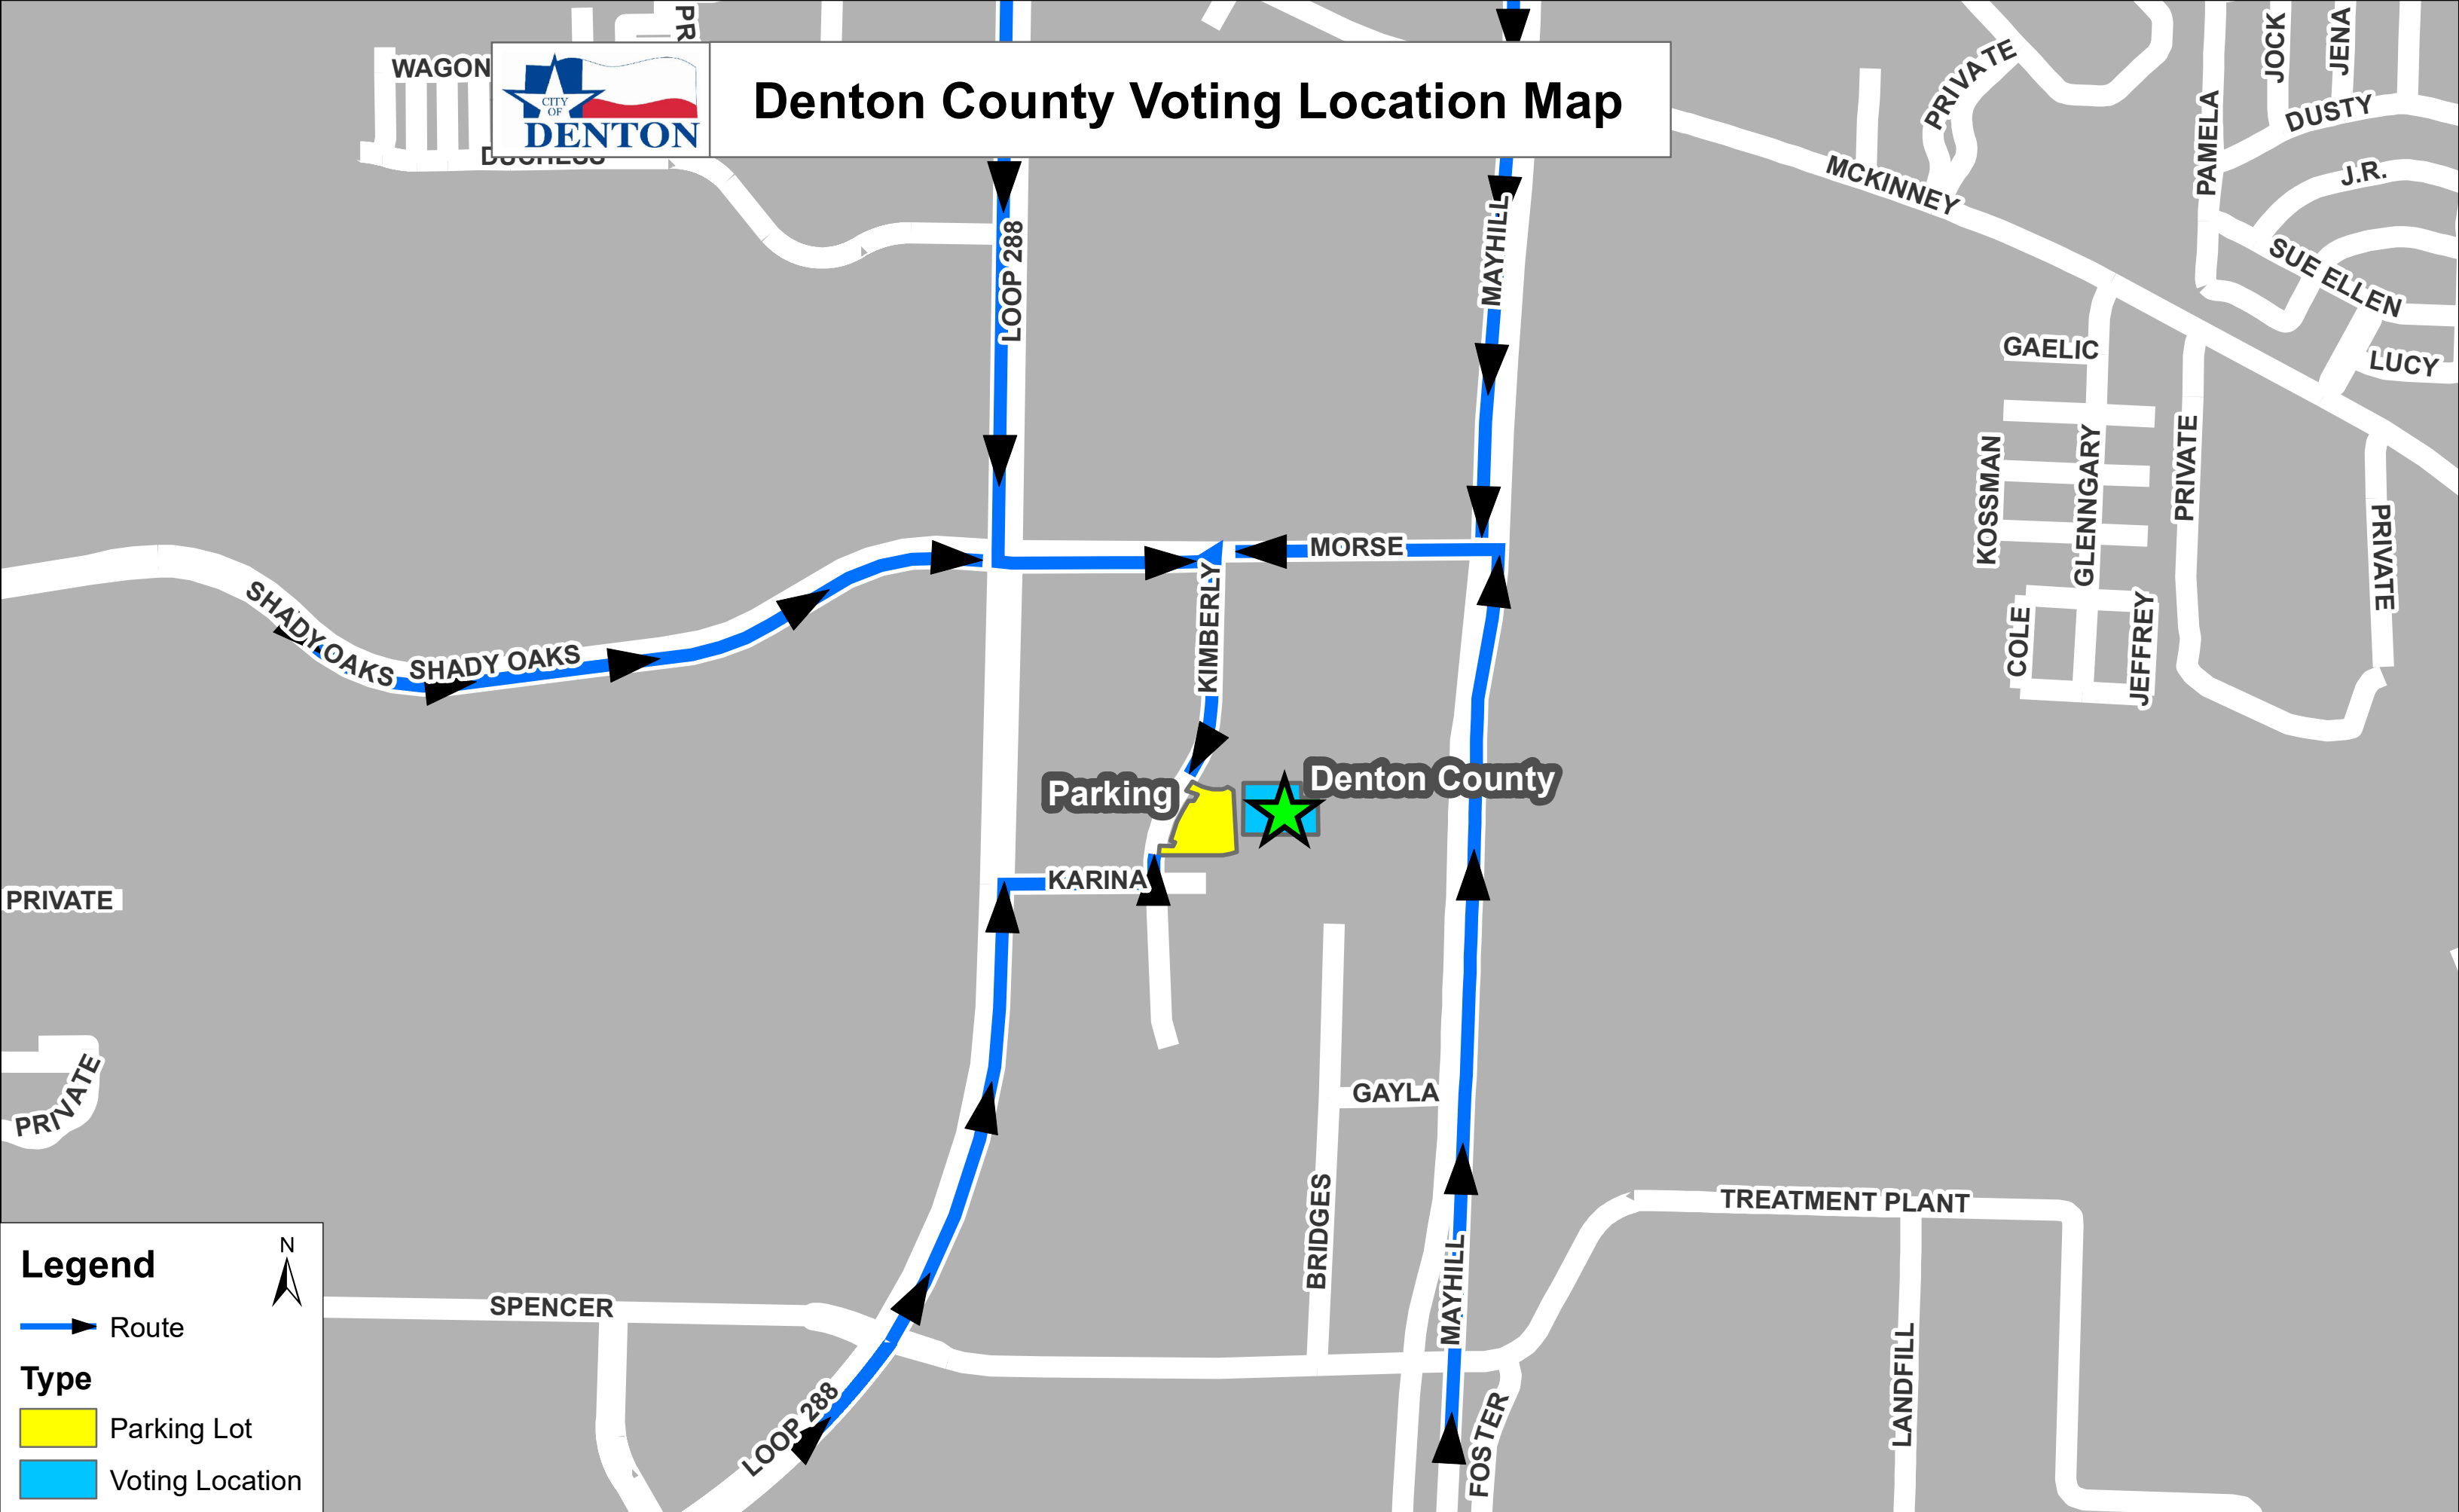

Denton County Voting Location Map

Legend

Route

Type

Parking Lot

Voting Location

DISCLAIMER: The City of Denton has prepared this map for departmental use. This is not an official map of the City of Denton and should not be used for legal, engineering, or surveying purposes, but rather for reference purposes only. This map is the property of the City of Denton, and has been made available to the public based on the Public Information Act. The City of Denton makes every effort to produce and publish the most current and accurate information possible. No warranties, expressed or implied, are provided for the data herein, its use or its interpretation. Utilization of this map indicates understanding and acceptance of this statement.