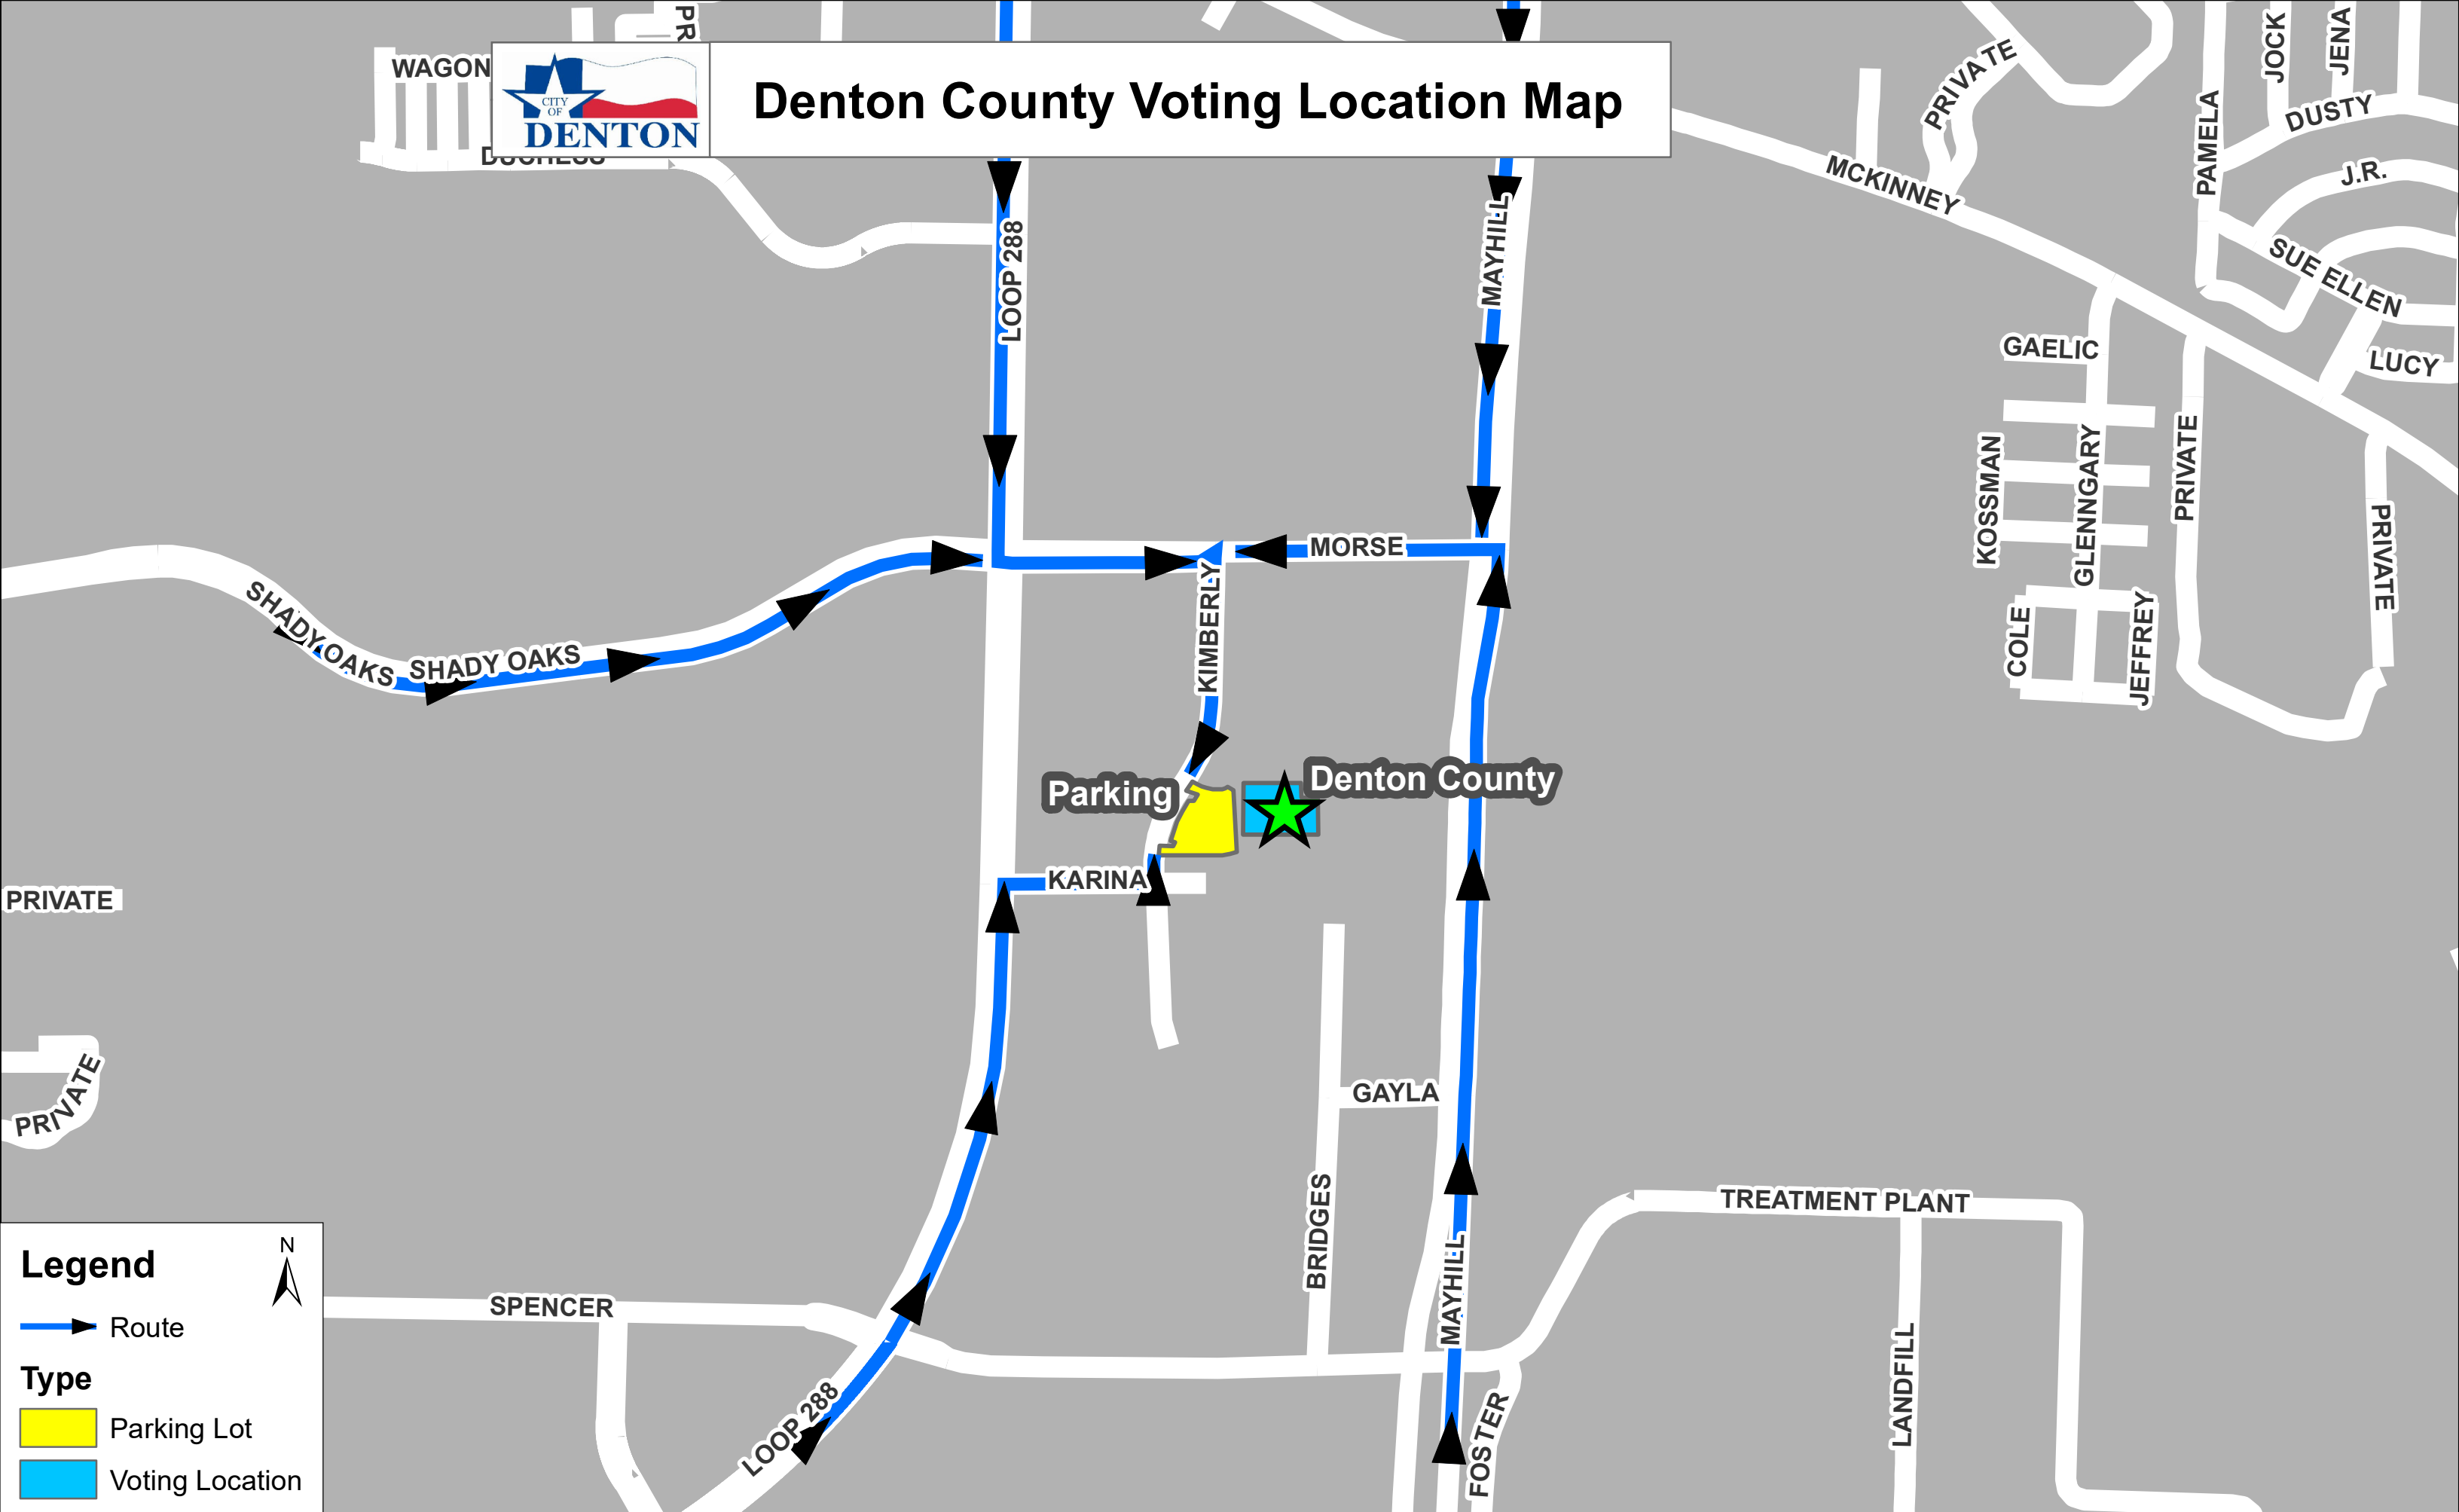

Denton County Voting Location Map

Legend

Route

Type

Parking Lot

Voting Location

DISCLAIMER:
 The City of Denton has prepared this map for departmental use. This is not an official map of the City of Denton and should not be used for legal, engineering, or surveying purposes, but rather for reference purposes only. This map is the property of the City of Denton, and has been made available to the public based on the Public Information Act. The City of Denton makes every effort to produce and publish the most current and accurate information possible. No warranties, expressed or implied, are provided for the data herein, its use or its interpretation. Utilization of this map indicates understanding and acceptance of this statement.