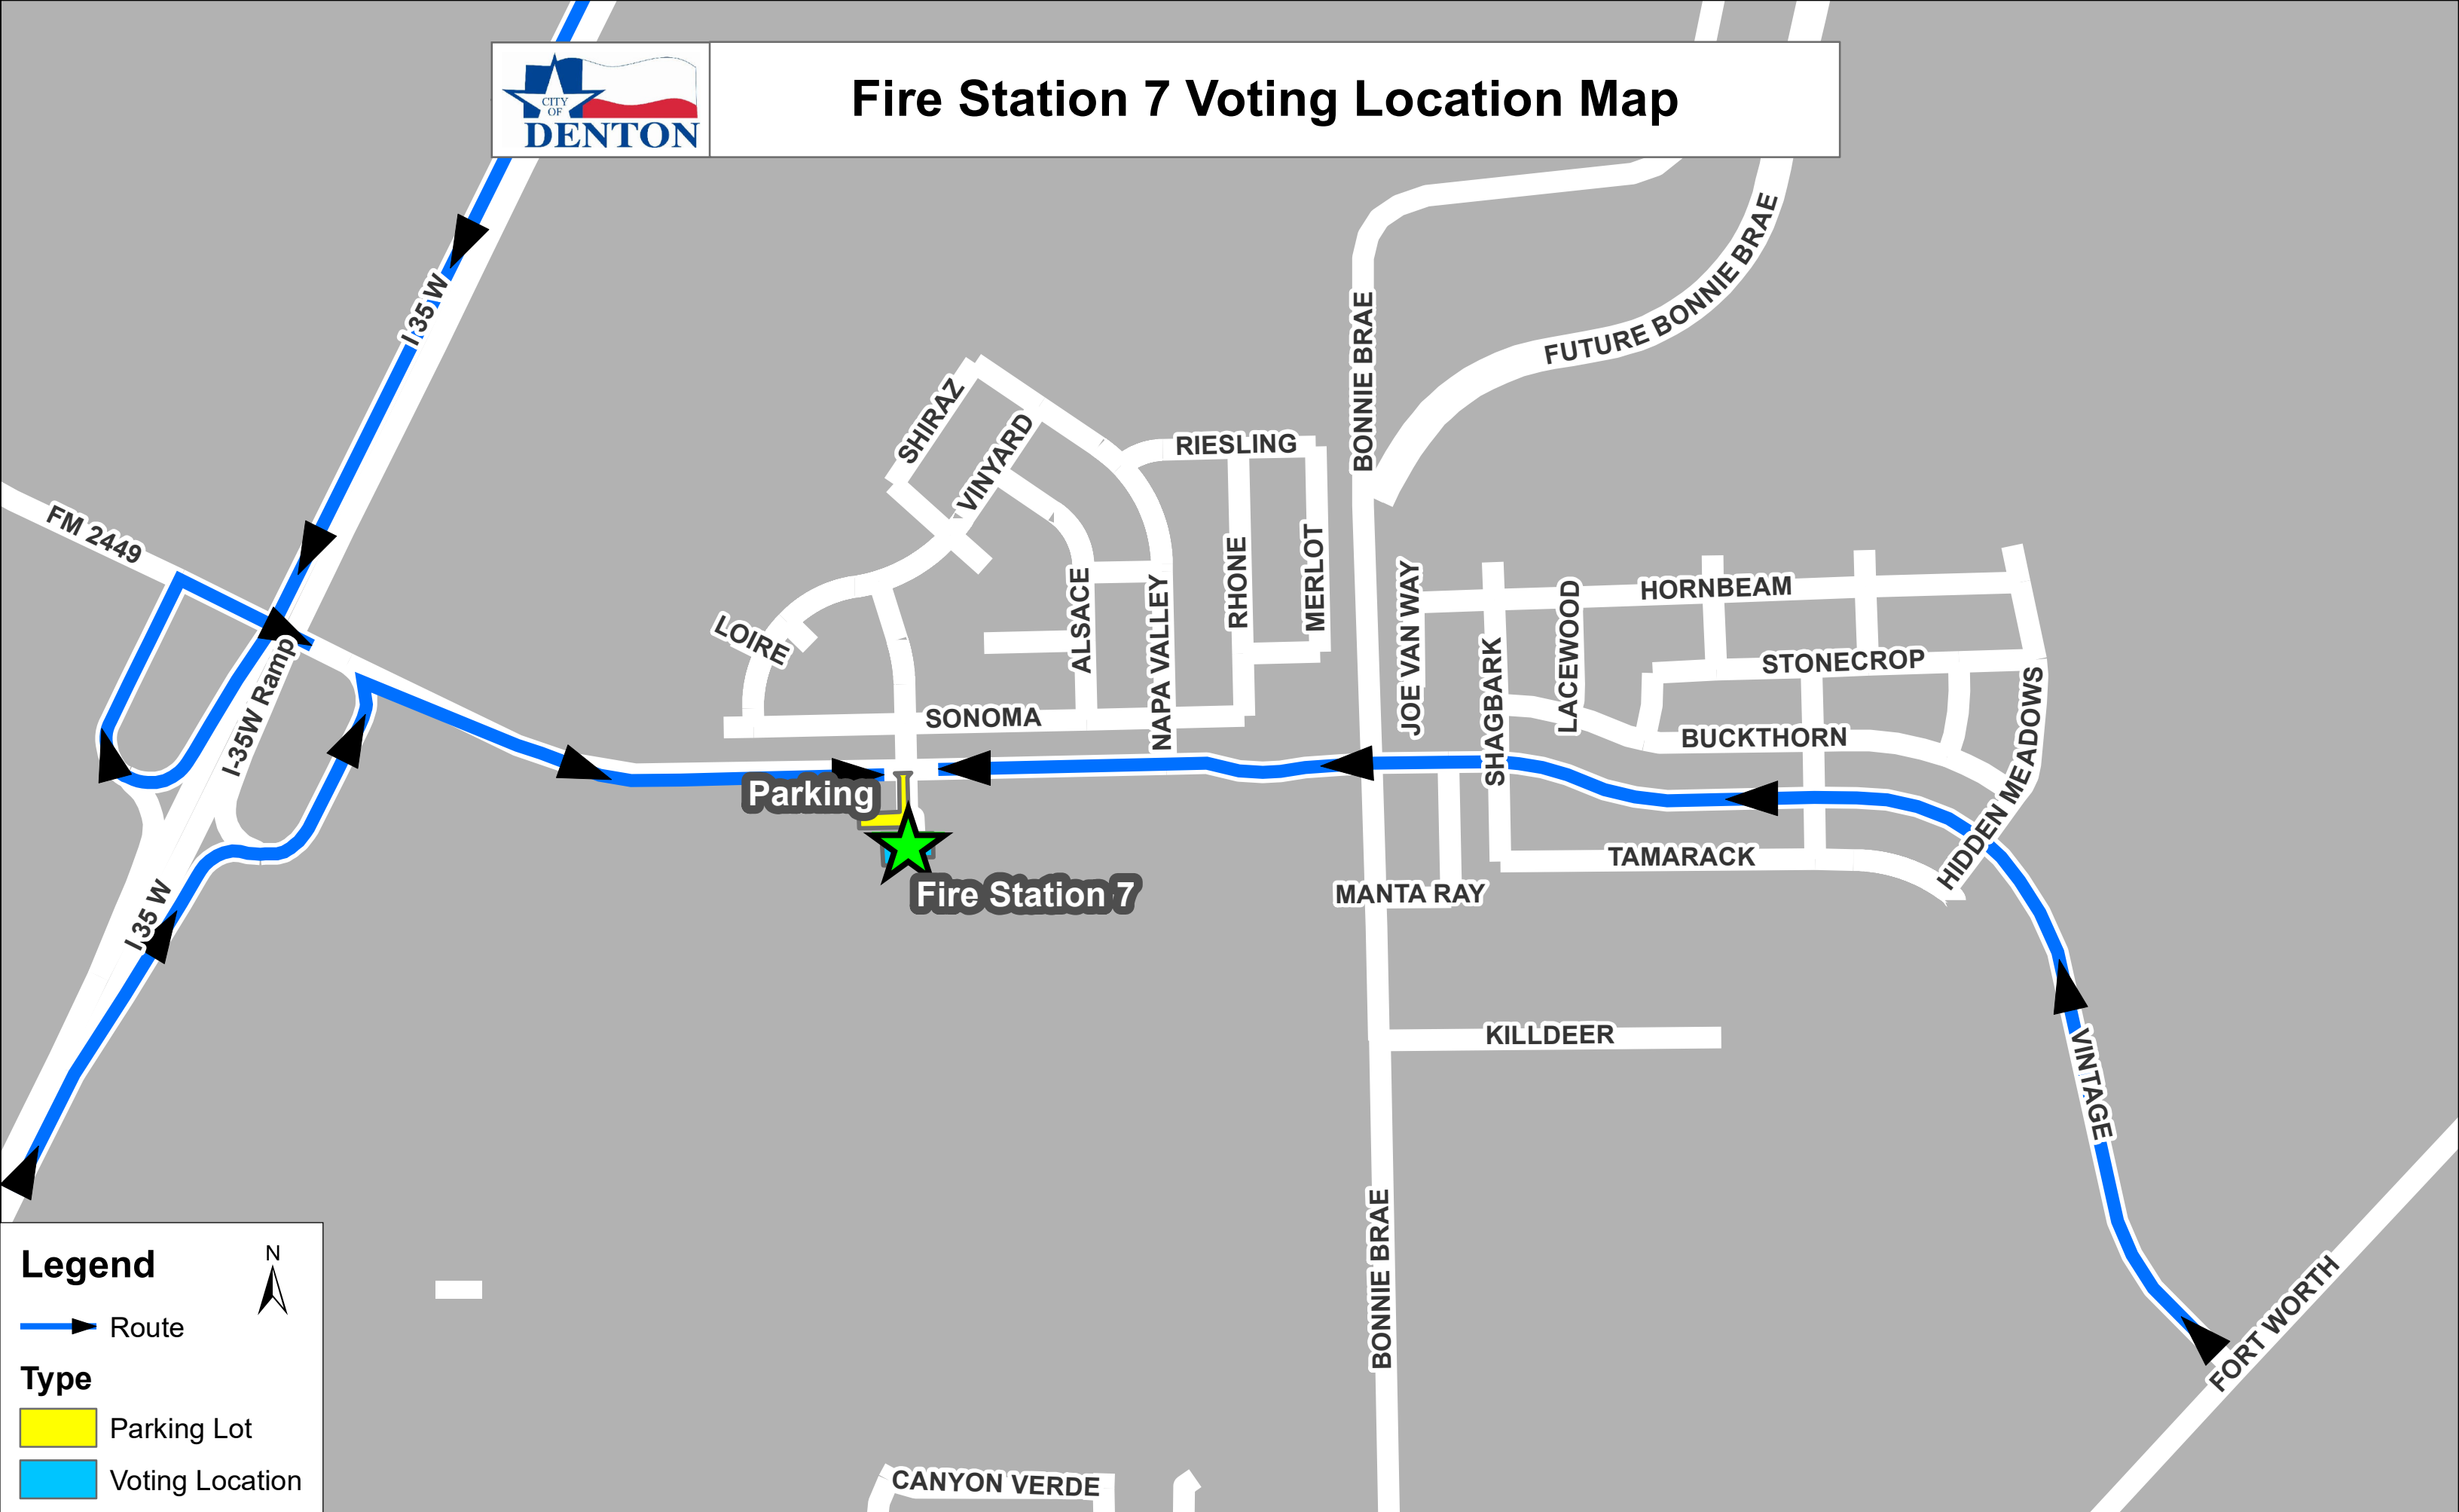

# Fire Station 7 Voting Location Map

**Legend**

Route

**Type**

- Parking Lot
- Voting Location

**DISCLAIMER:** The City of Denton has prepared this map for departmental use. This is not an official map of the City of Denton and should not be used for legal, engineering, or surveying purposes, but rather for reference purposes only. This map is the property of the City of Denton, and has been made available to the public based on the Public Information Act. The City of Denton makes every effort to produce and publish the most current and accurate information possible. No warranties, expressed or implied, are provided for the data herein, its use or its interpretation. Utilization of this map indicates understanding and acceptance of this statement.