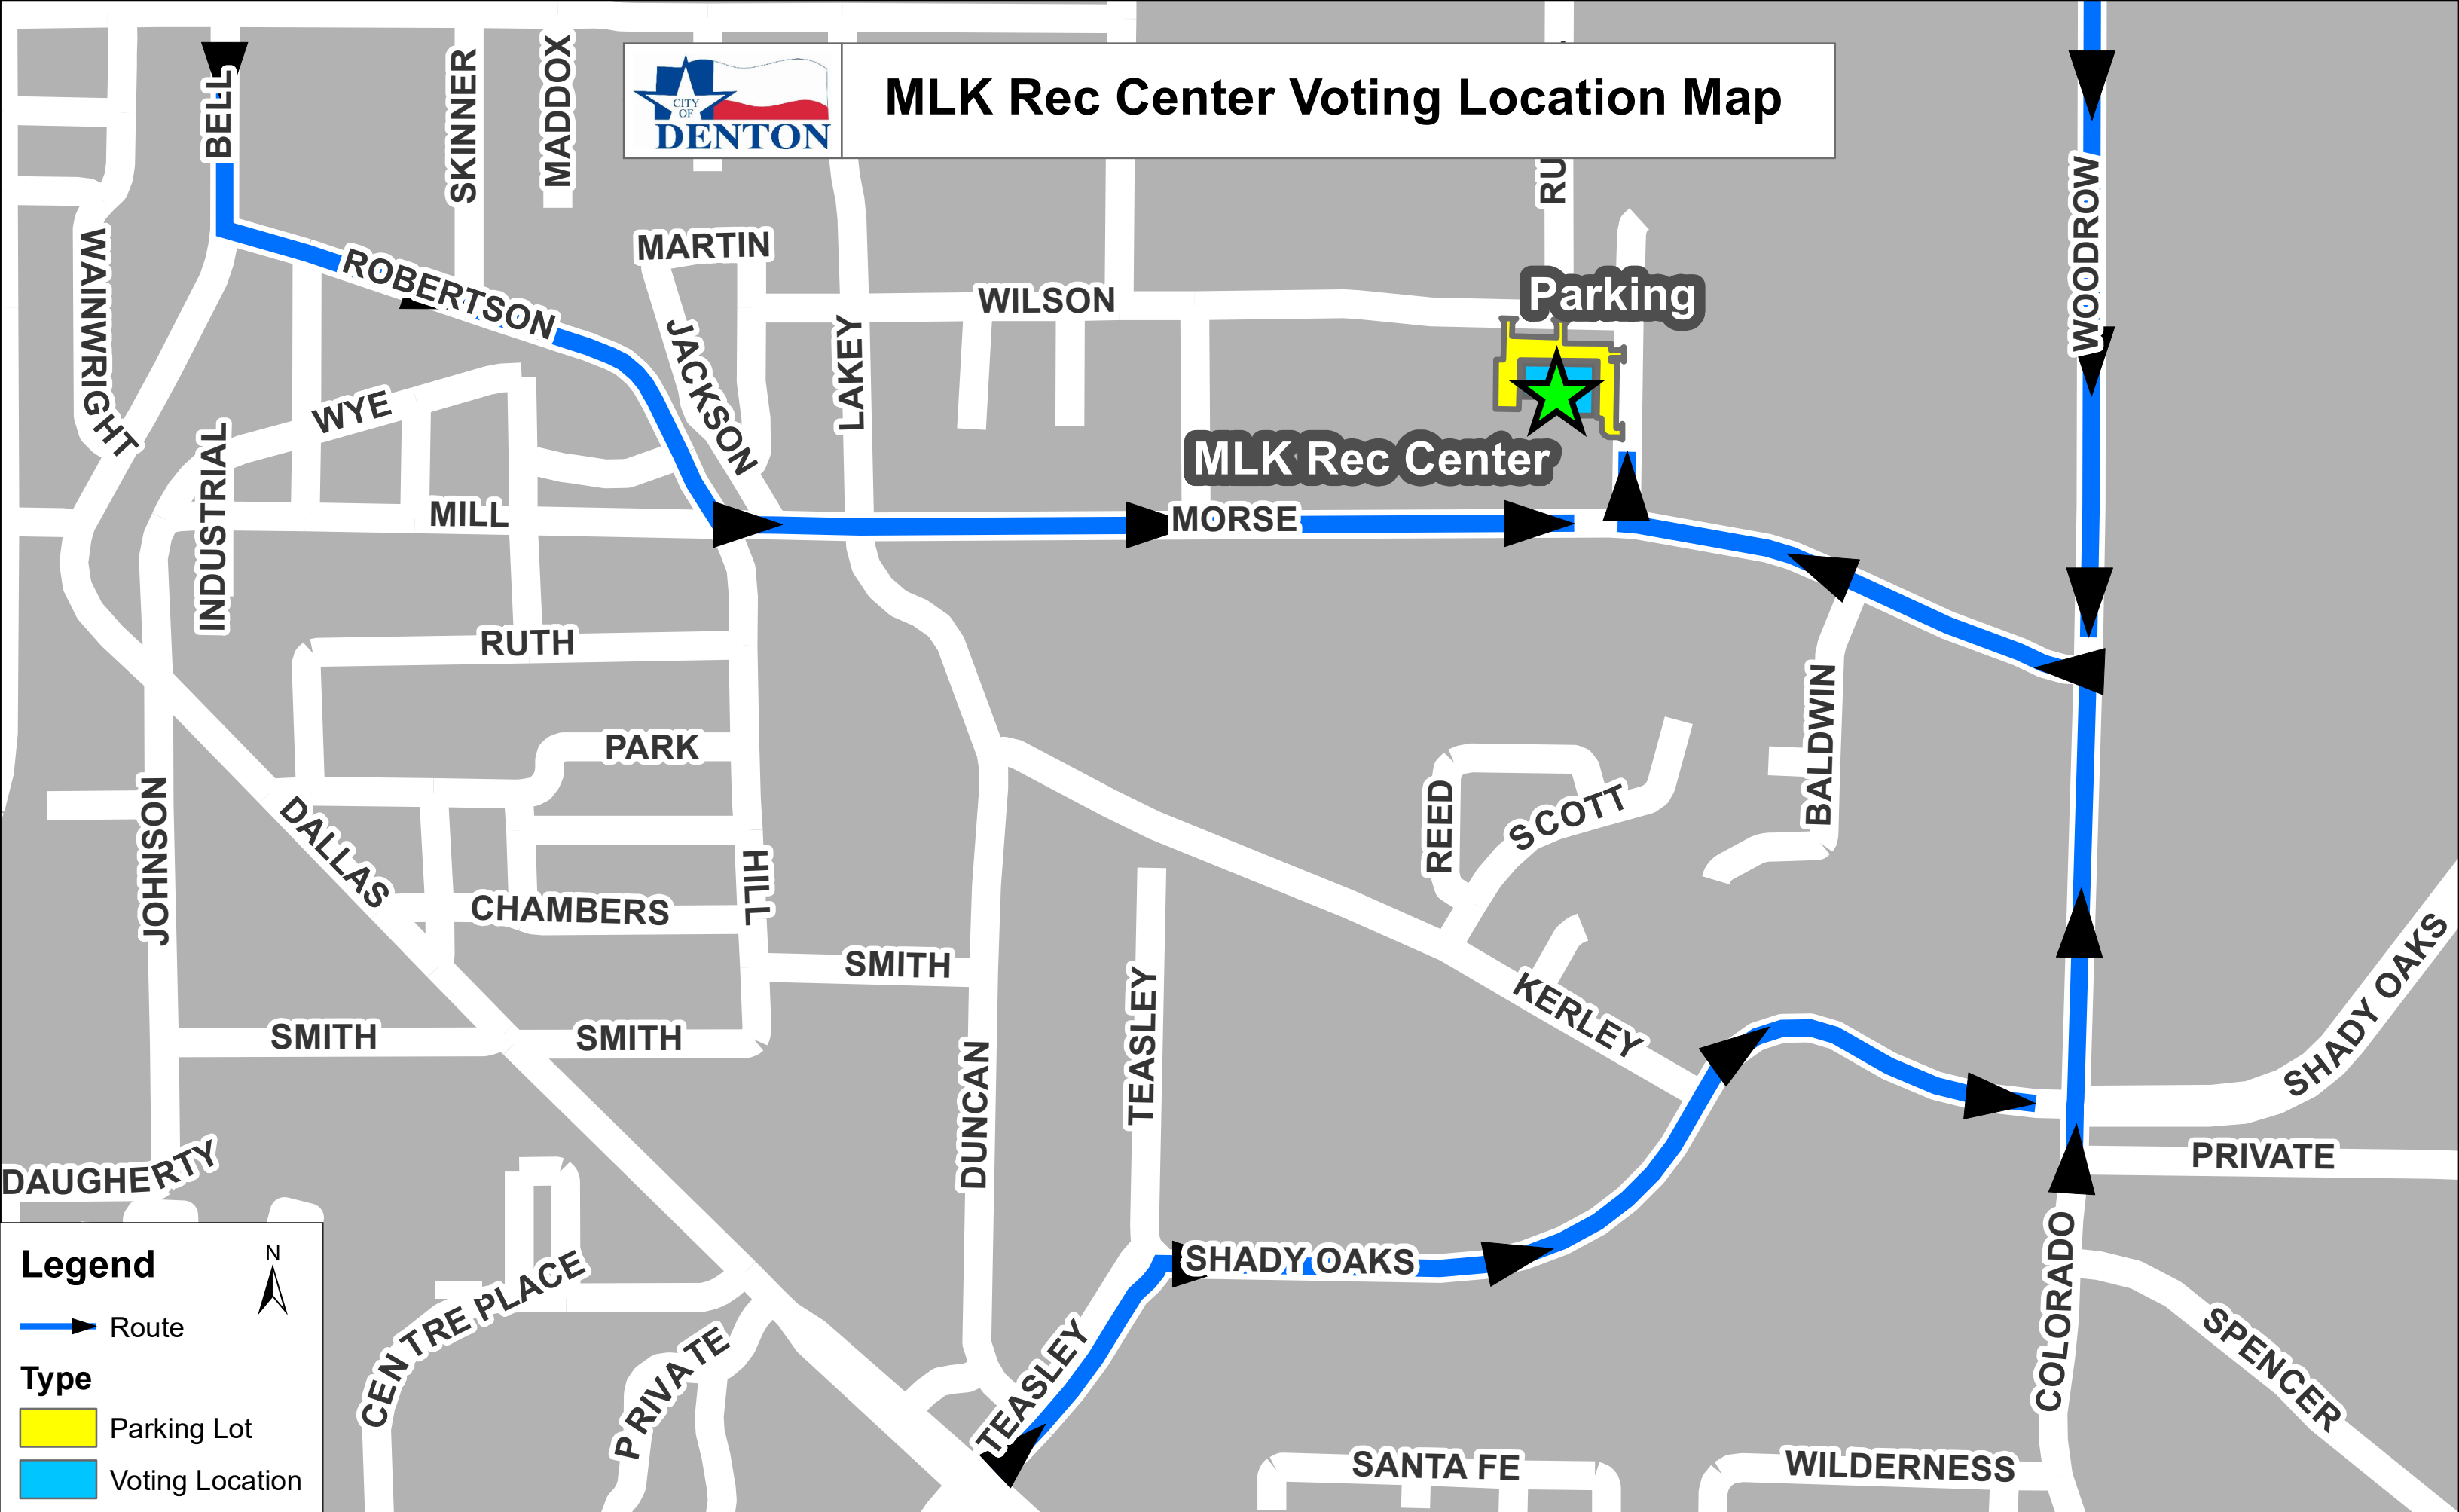

MLK Rec Center Voting Location Map

Legend

- Route
- Type**
 - Parking Lot
 - Voting Location

N

DISCLAIMER: The City of Denton has prepared this map for departmental use. This is not an official map of the City of Denton and should not be used for legal, engineering, or surveying purposes, but rather for reference purposes only. This map is the property of the City of Denton, and has been made available to the public based on the Public Information Act. The City of Denton makes every effort to produce and publish the most current and accurate information possible. No warranties, expressed or implied, are provided for the data herein, its use or its interpretation. Utilization of this map indicates understanding and acceptance of this statement.