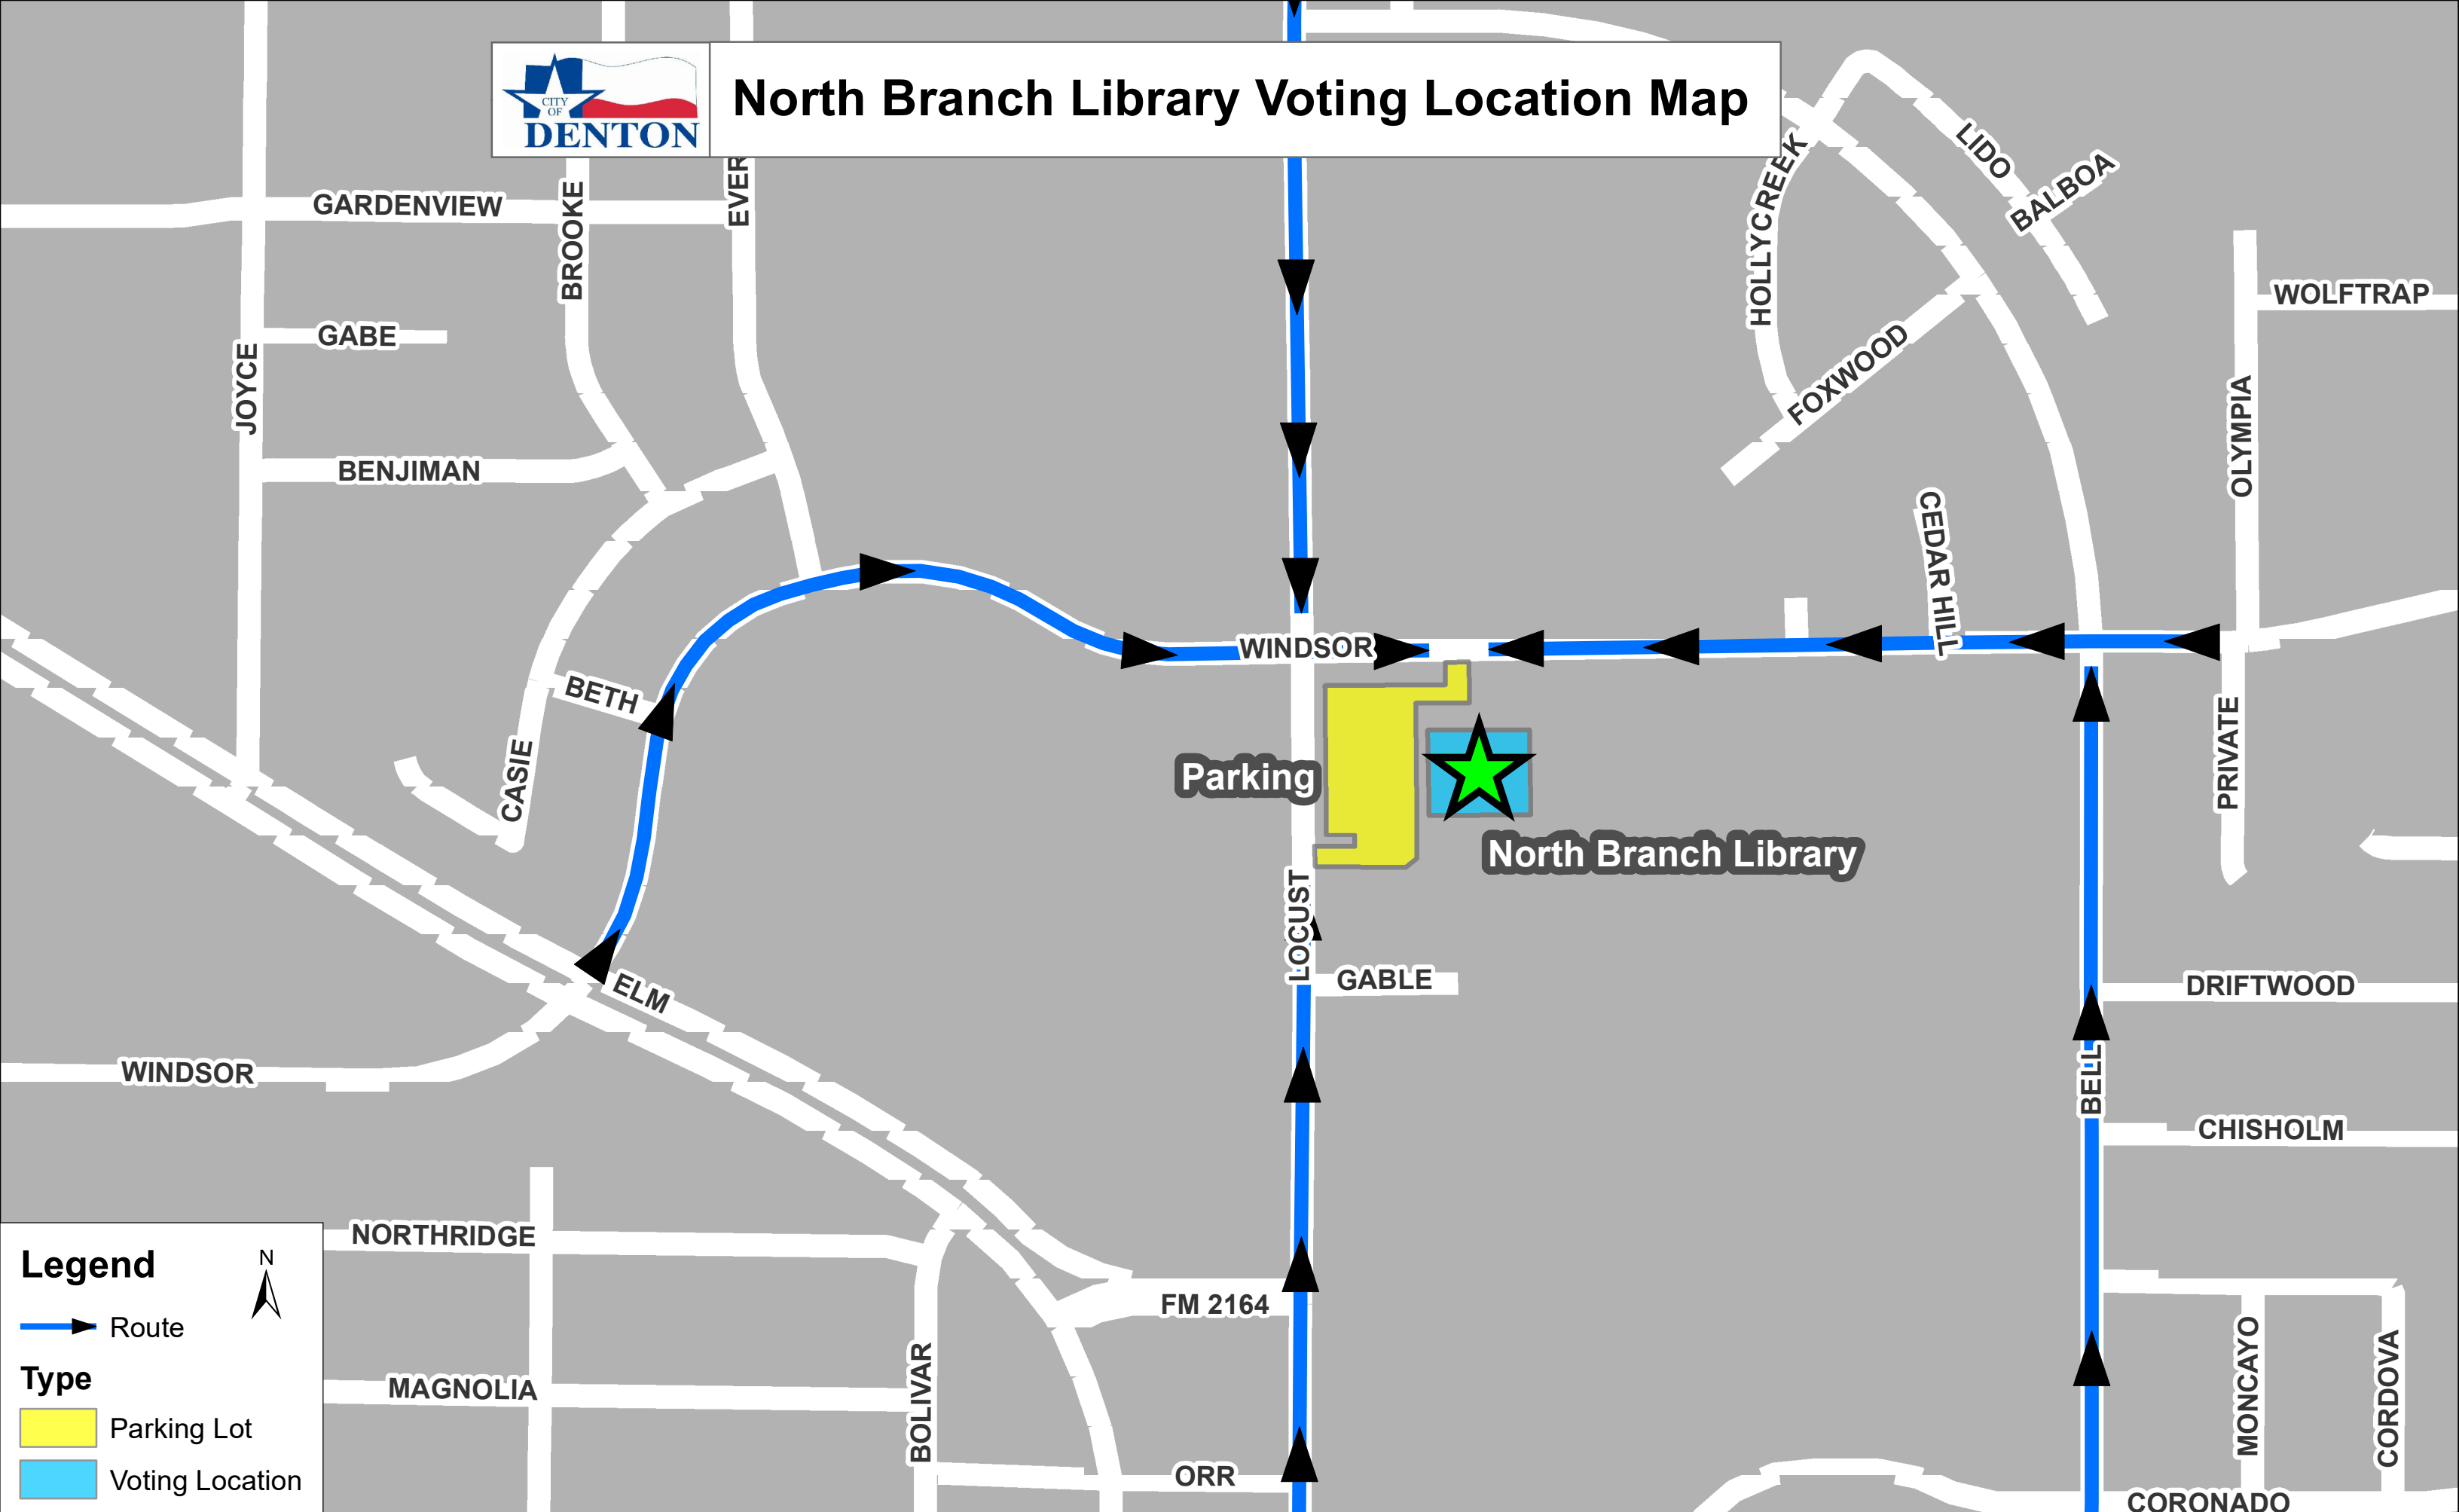

North Branch Library Voting Location Map

Legend

Route

Type

Parking Lot

Voting Location

DISCLAIMER:
 The City of Denton has prepared this map for departmental use. This is not an official map of the City of Denton and should not be used for legal, engineering, or surveying purposes, but rather for reference purposes only. This map is the property of the City of Denton, and has been made available to the public based on the Public Information Act. The City of Denton makes every effort to produce and publish the most current and accurate information possible. No warranties, expressed or implied, are provided for the data herein, its use or its interpretation. Utilization of this map indicates understanding and acceptance of this statement.