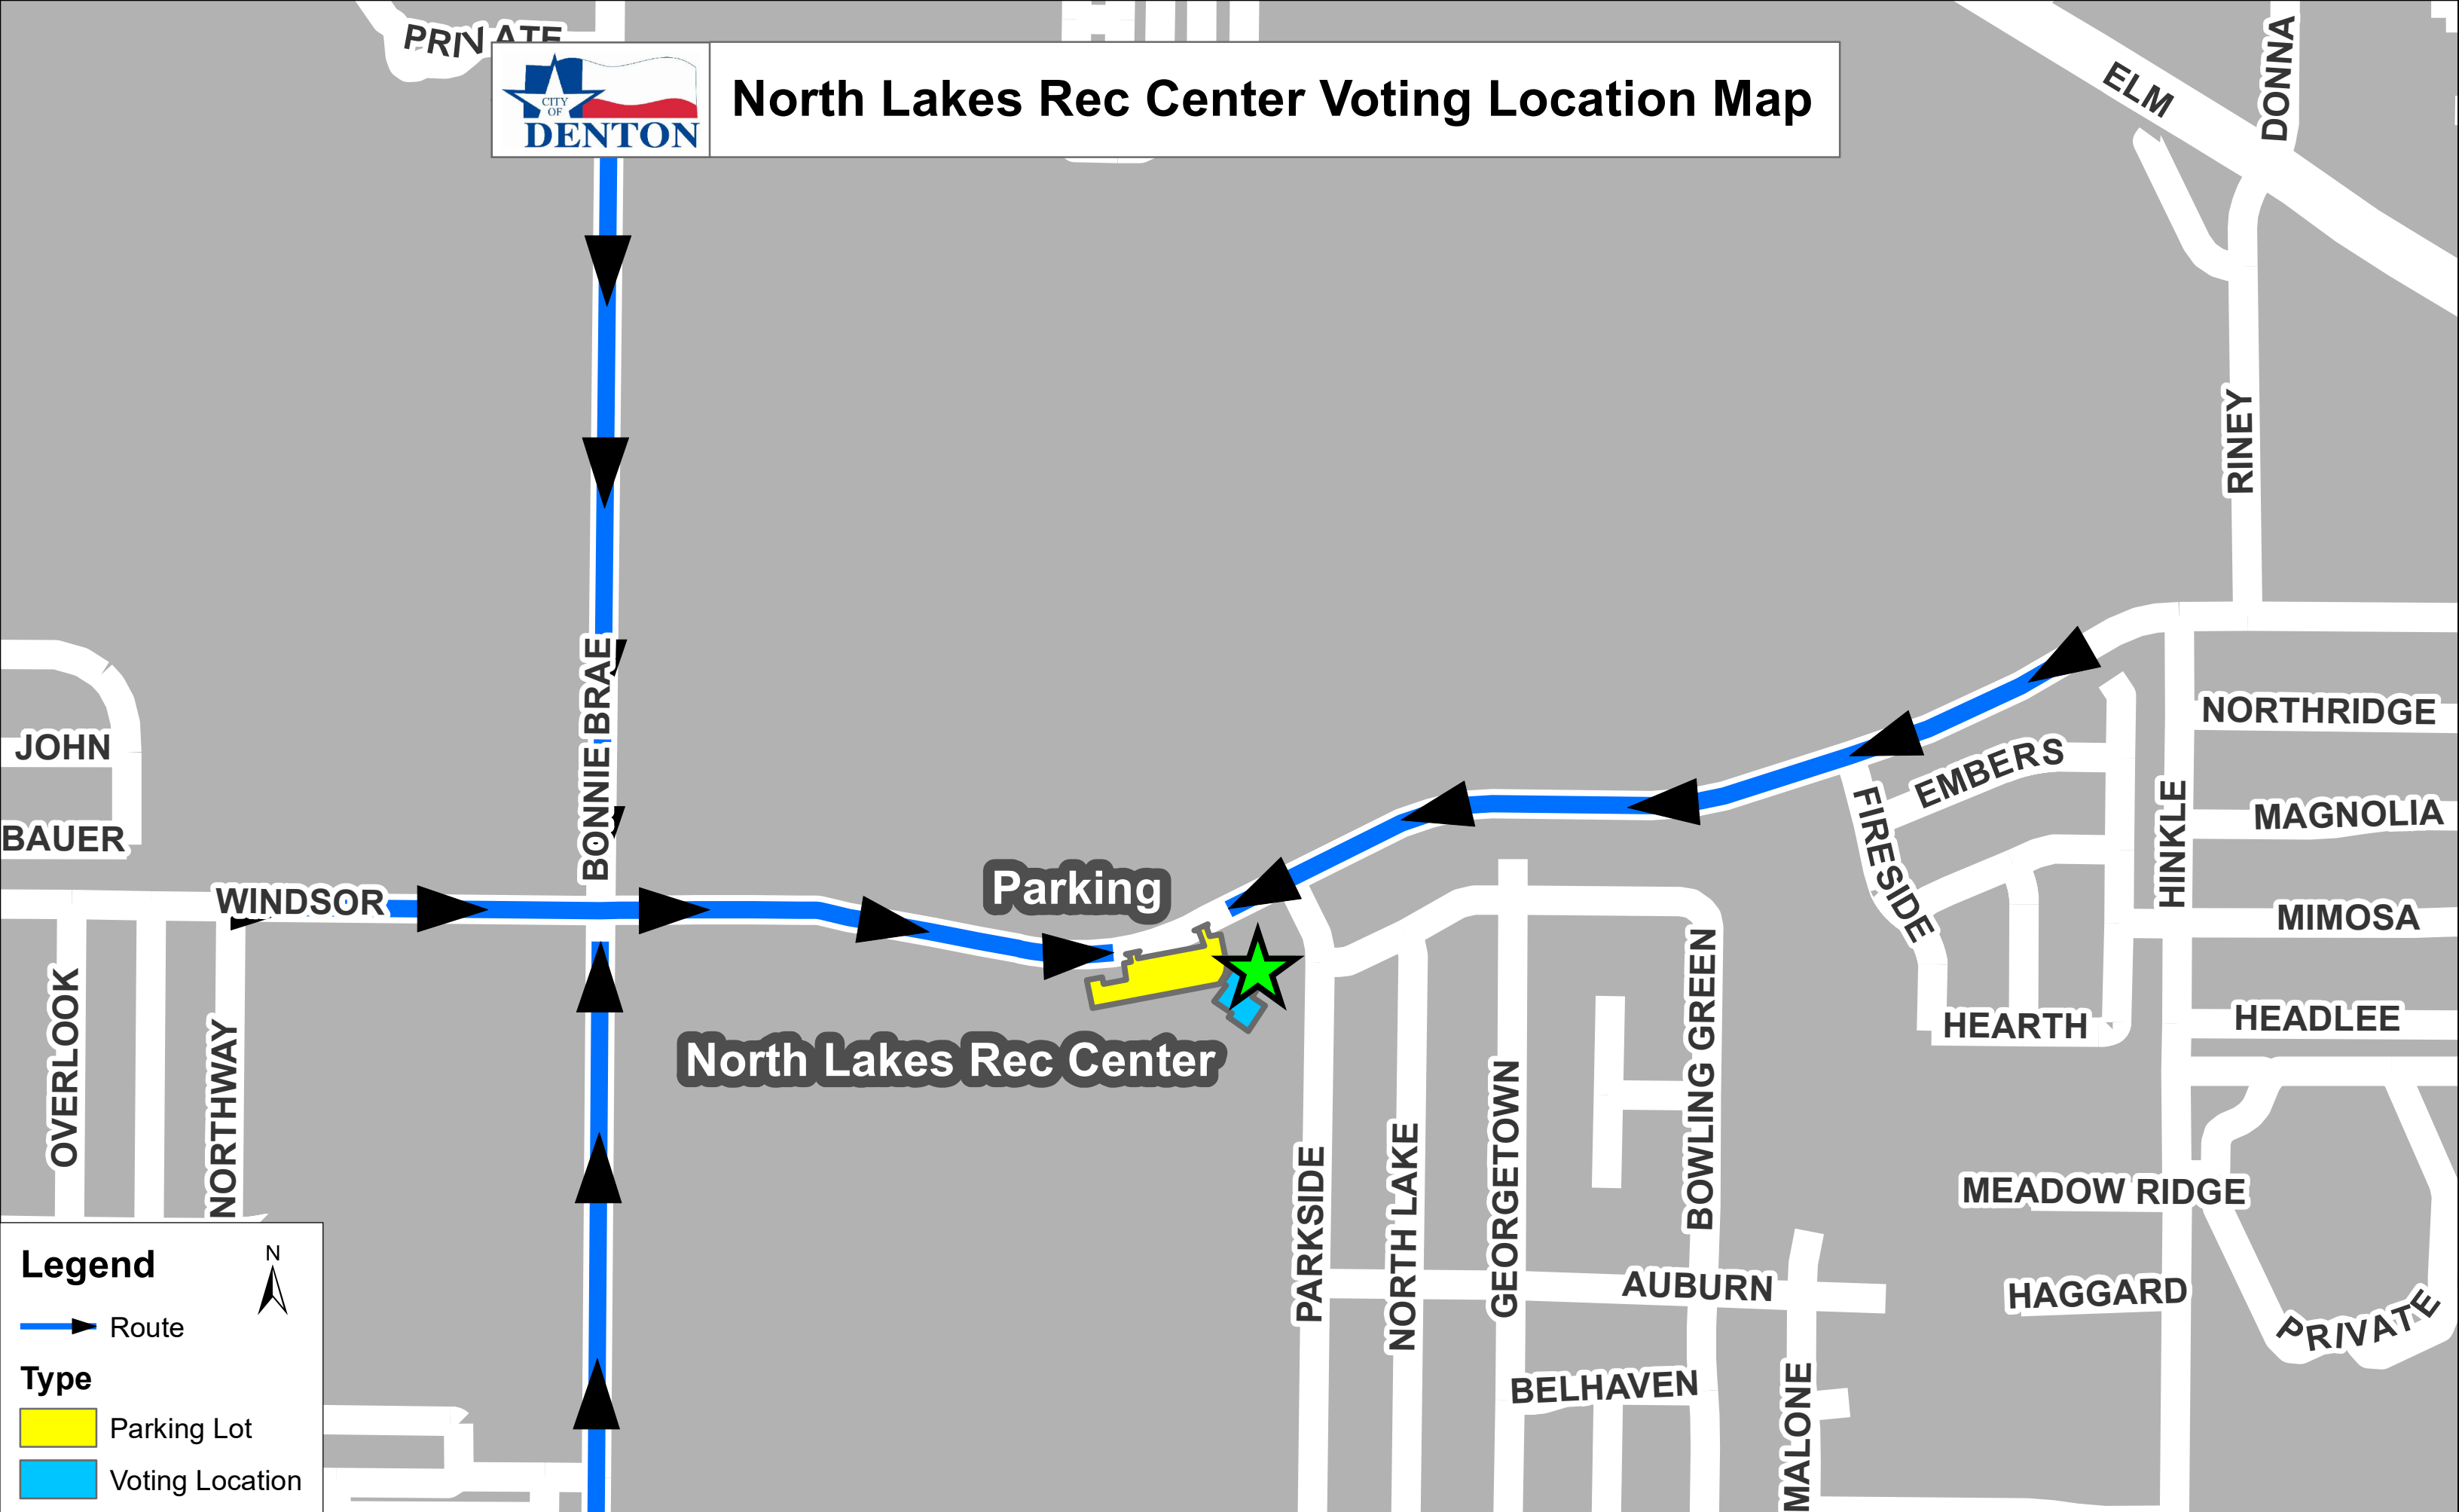

North Lakes Rec Center Voting Location Map

Legend

Route

Type

Parking Lot

Voting Location

DISCLAIMER: The City of Denton has prepared this map for departmental use. This is not an official map of the City of Denton and should not be used for legal, engineering, or surveying purposes, but rather for reference purposes only. This map is the property of the City of Denton, and has been made available to the public based on the Public Information Act. The City of Denton makes every effort to produce and publish the most current and accurate information possible. No warranties, expressed or implied, are provided for the data herein, its use or its interpretation. Utilization of this map indicates understanding and acceptance of this statement.