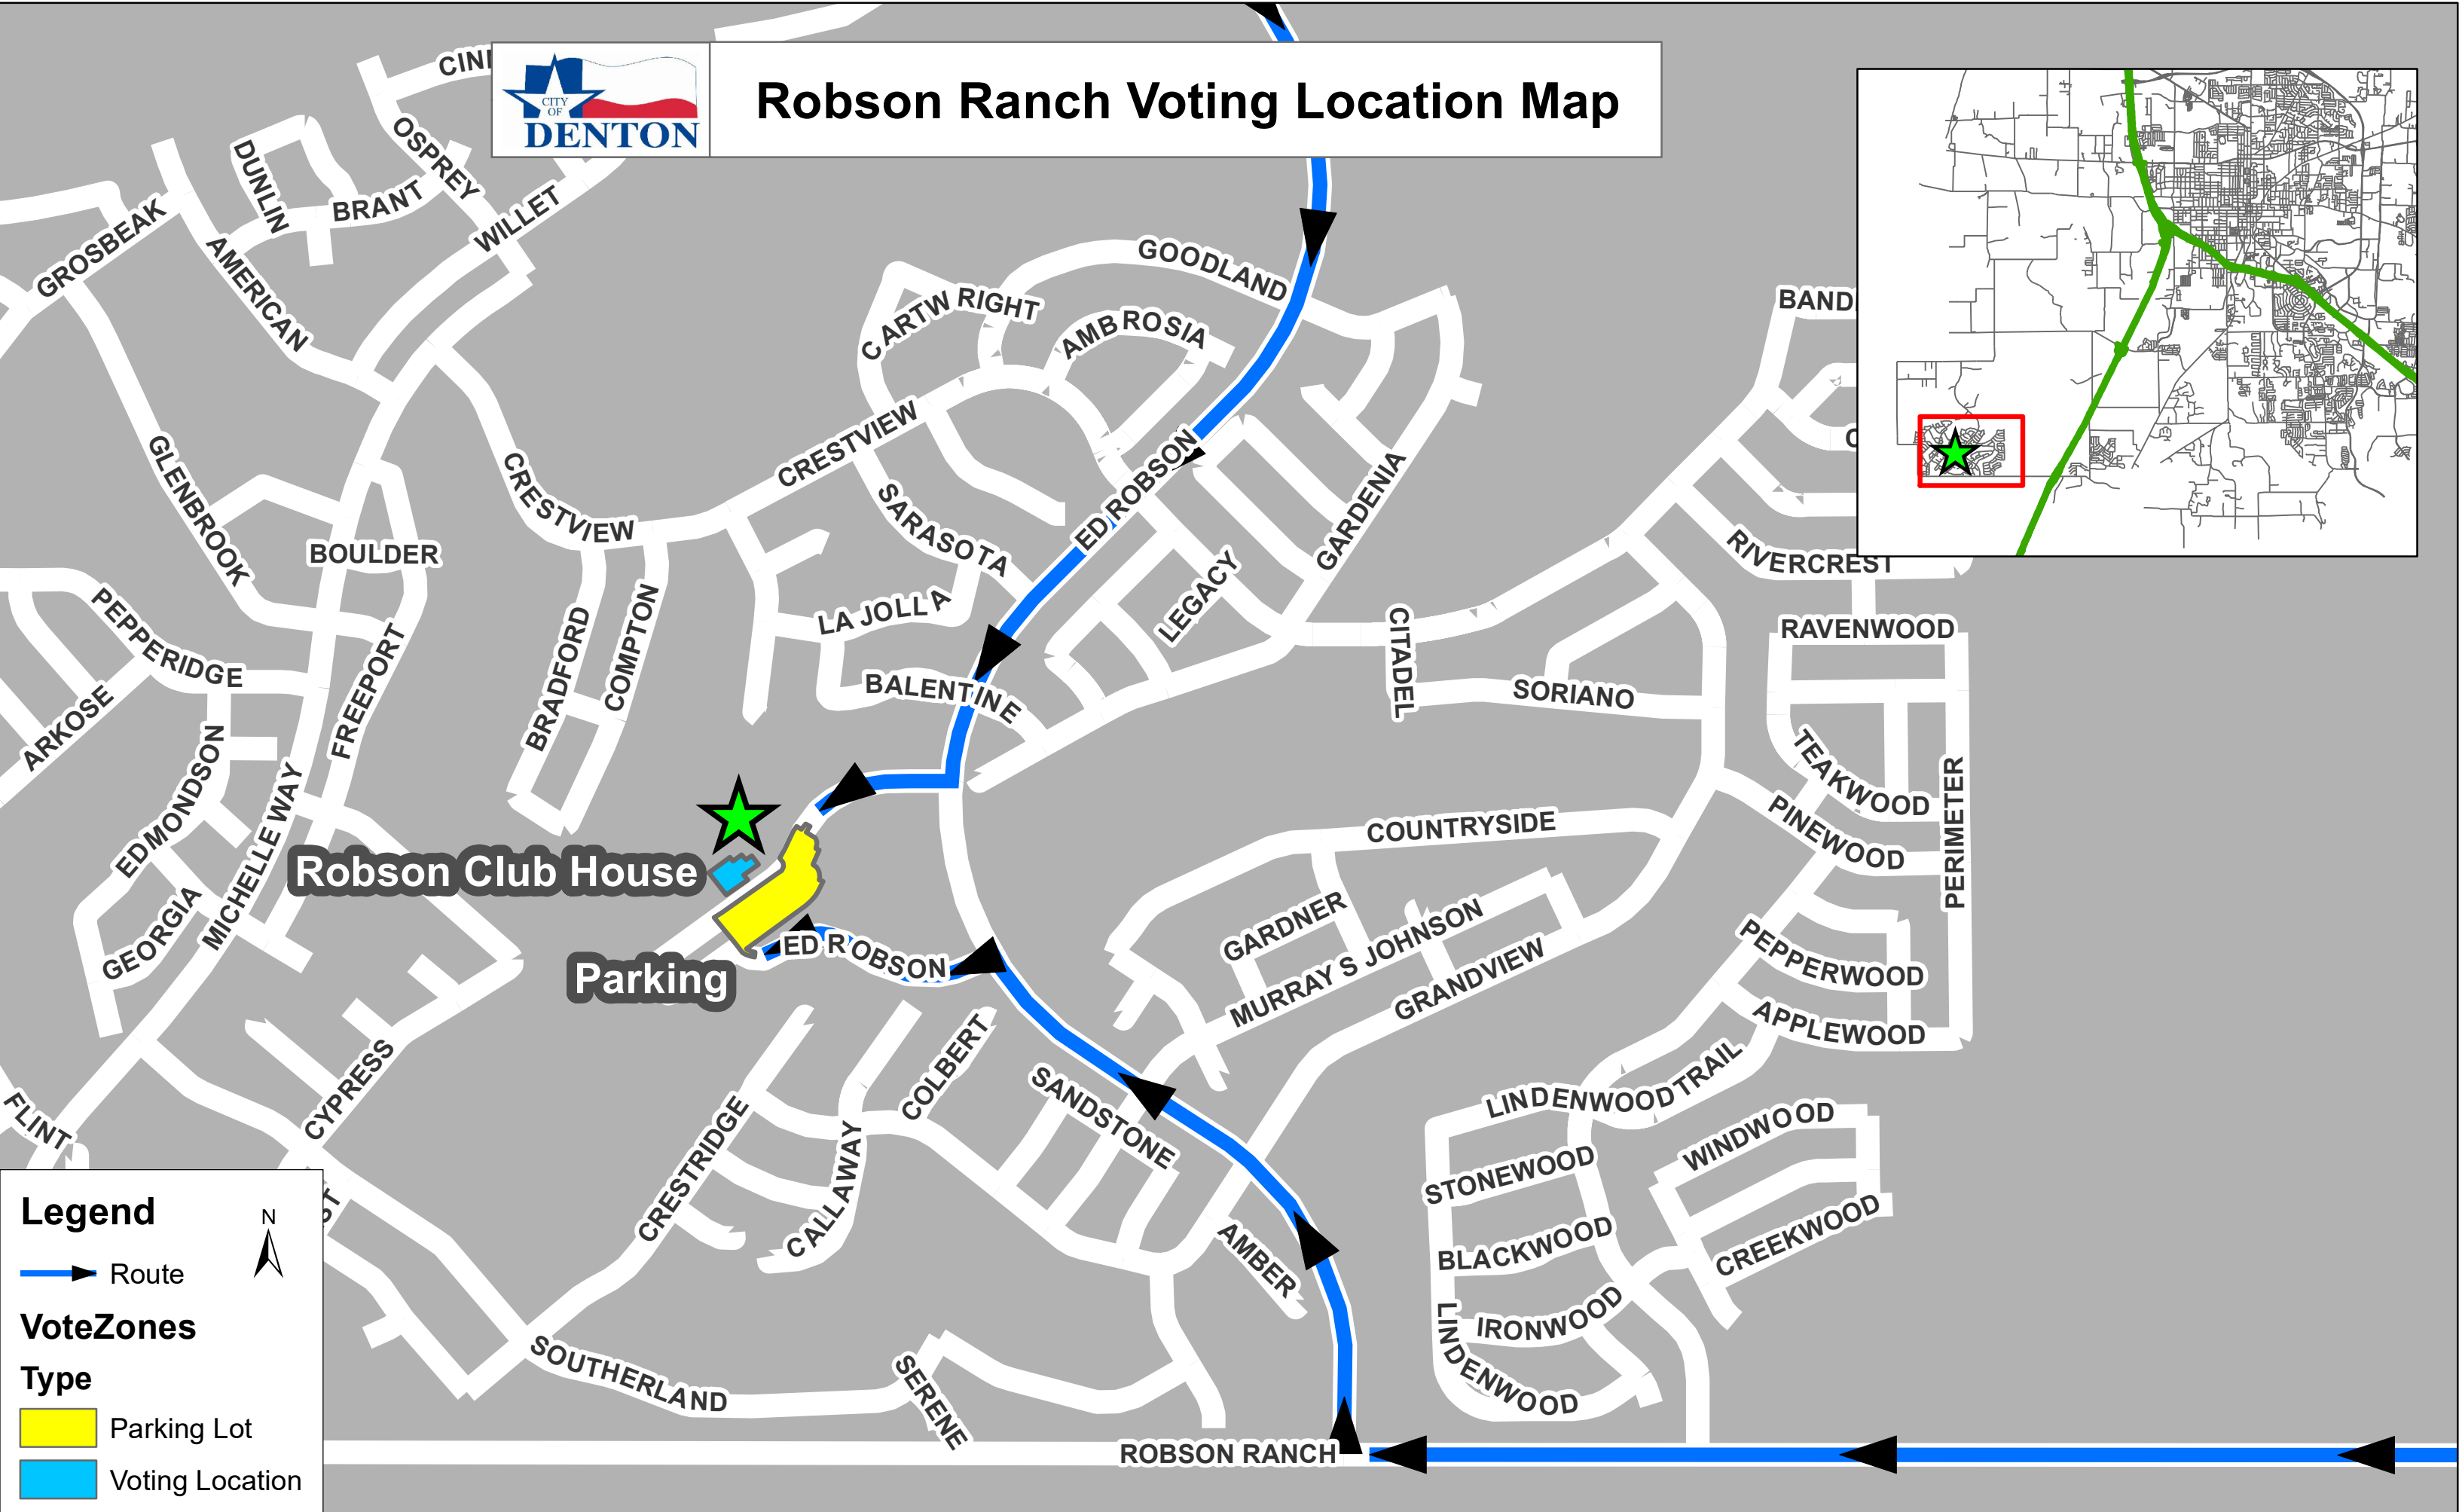

Robson Ranch Voting Location Map

Legend

Route

VoteZones

Type

- Parking Lot
- Voting Location

DISCLAIMER:
 The City of Denton has prepared this map for departmental use. This is not an official map of the City of Denton and should not be used for legal, engineering, or surveying purposes, but rather for reference purposes only. This map is the property of the City of Denton, and has been made available to the public based on the Public Information Act. The City of Denton makes every effort to produce and publish the most current and accurate information possible. No warranties, expressed or implied, are provided for the data herein, its use or its interpretation. Utilization of this map indicates understanding and acceptance of this statement.