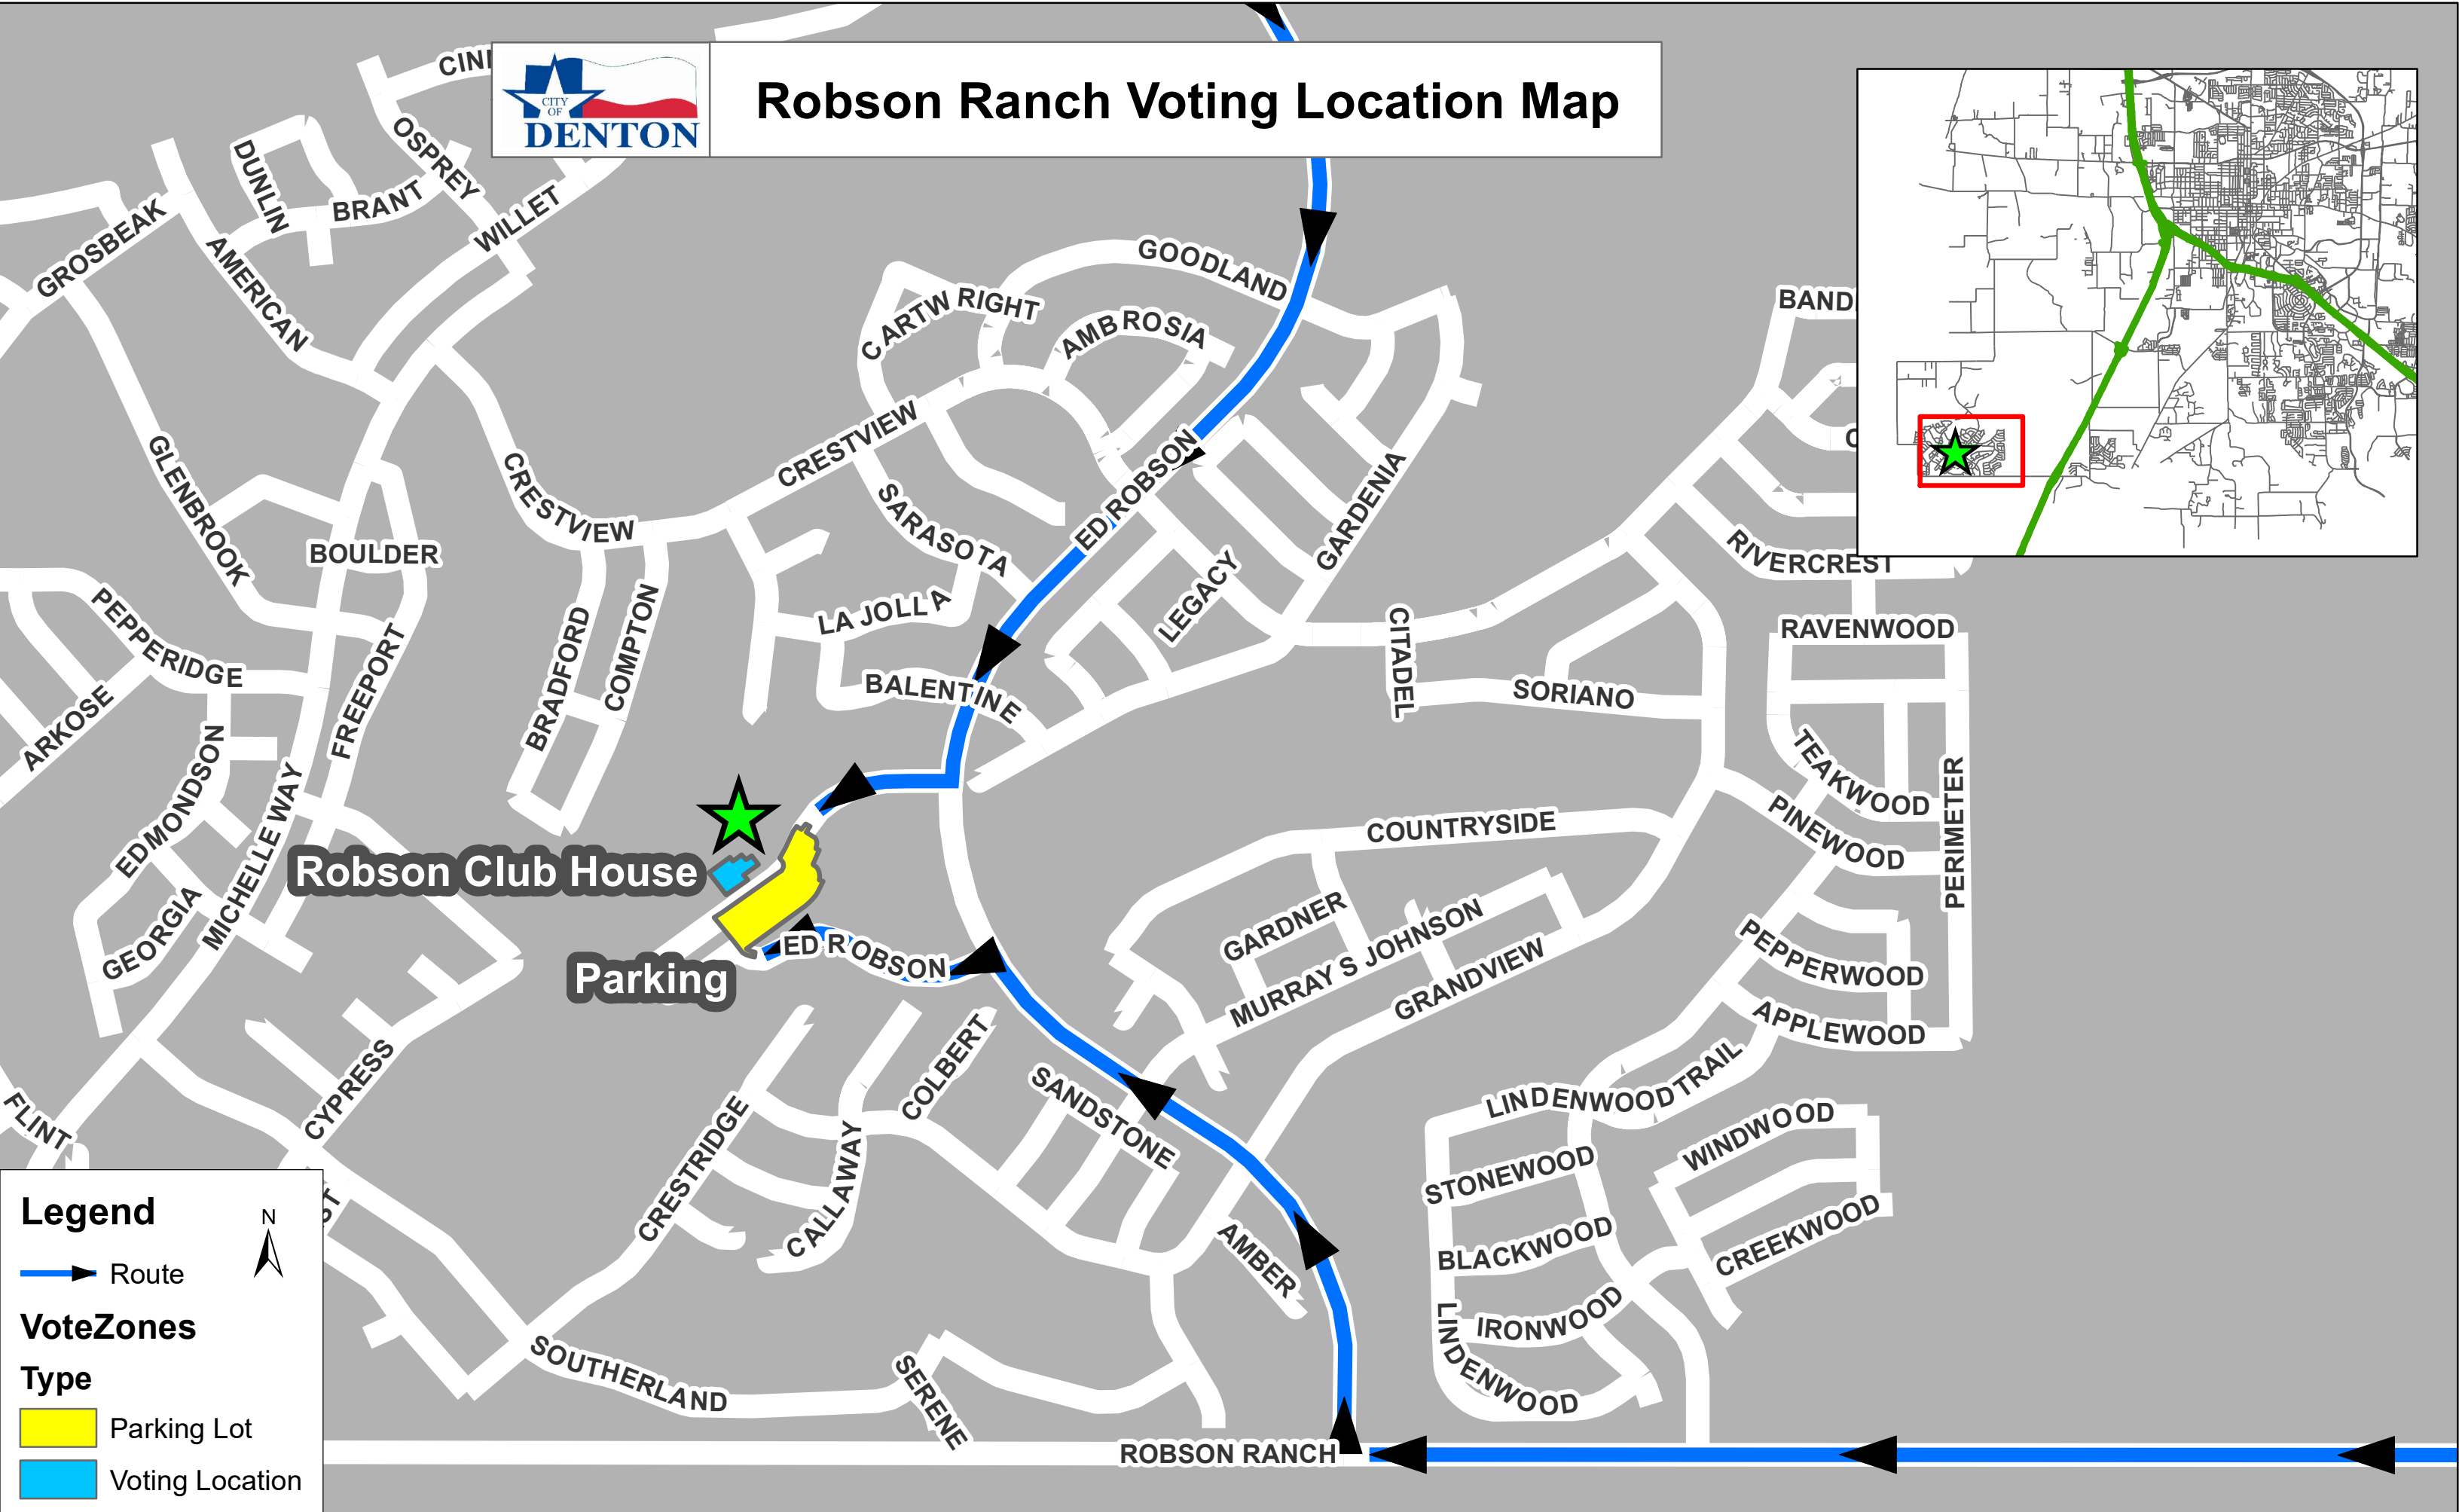

# Robson Ranch Voting Location Map

**Legend**

Route

**VoteZones**

Type

- Parking Lot
- Voting Location

**DISCLAIMER:**  
 The City of Denton has prepared this map for departmental use. This is not an official map of the City of Denton and should not be used for legal, engineering, or surveying purposes, but rather for reference purposes only. This map is the property of the City of Denton, and has been made available to the public based on the Public Information Act. The City of Denton makes every effort to produce and publish the most current and accurate information possible. No warranties, expressed or implied, are provided for the data herein, its use or its interpretation. Utilization of this map indicates understanding and acceptance of this statement.