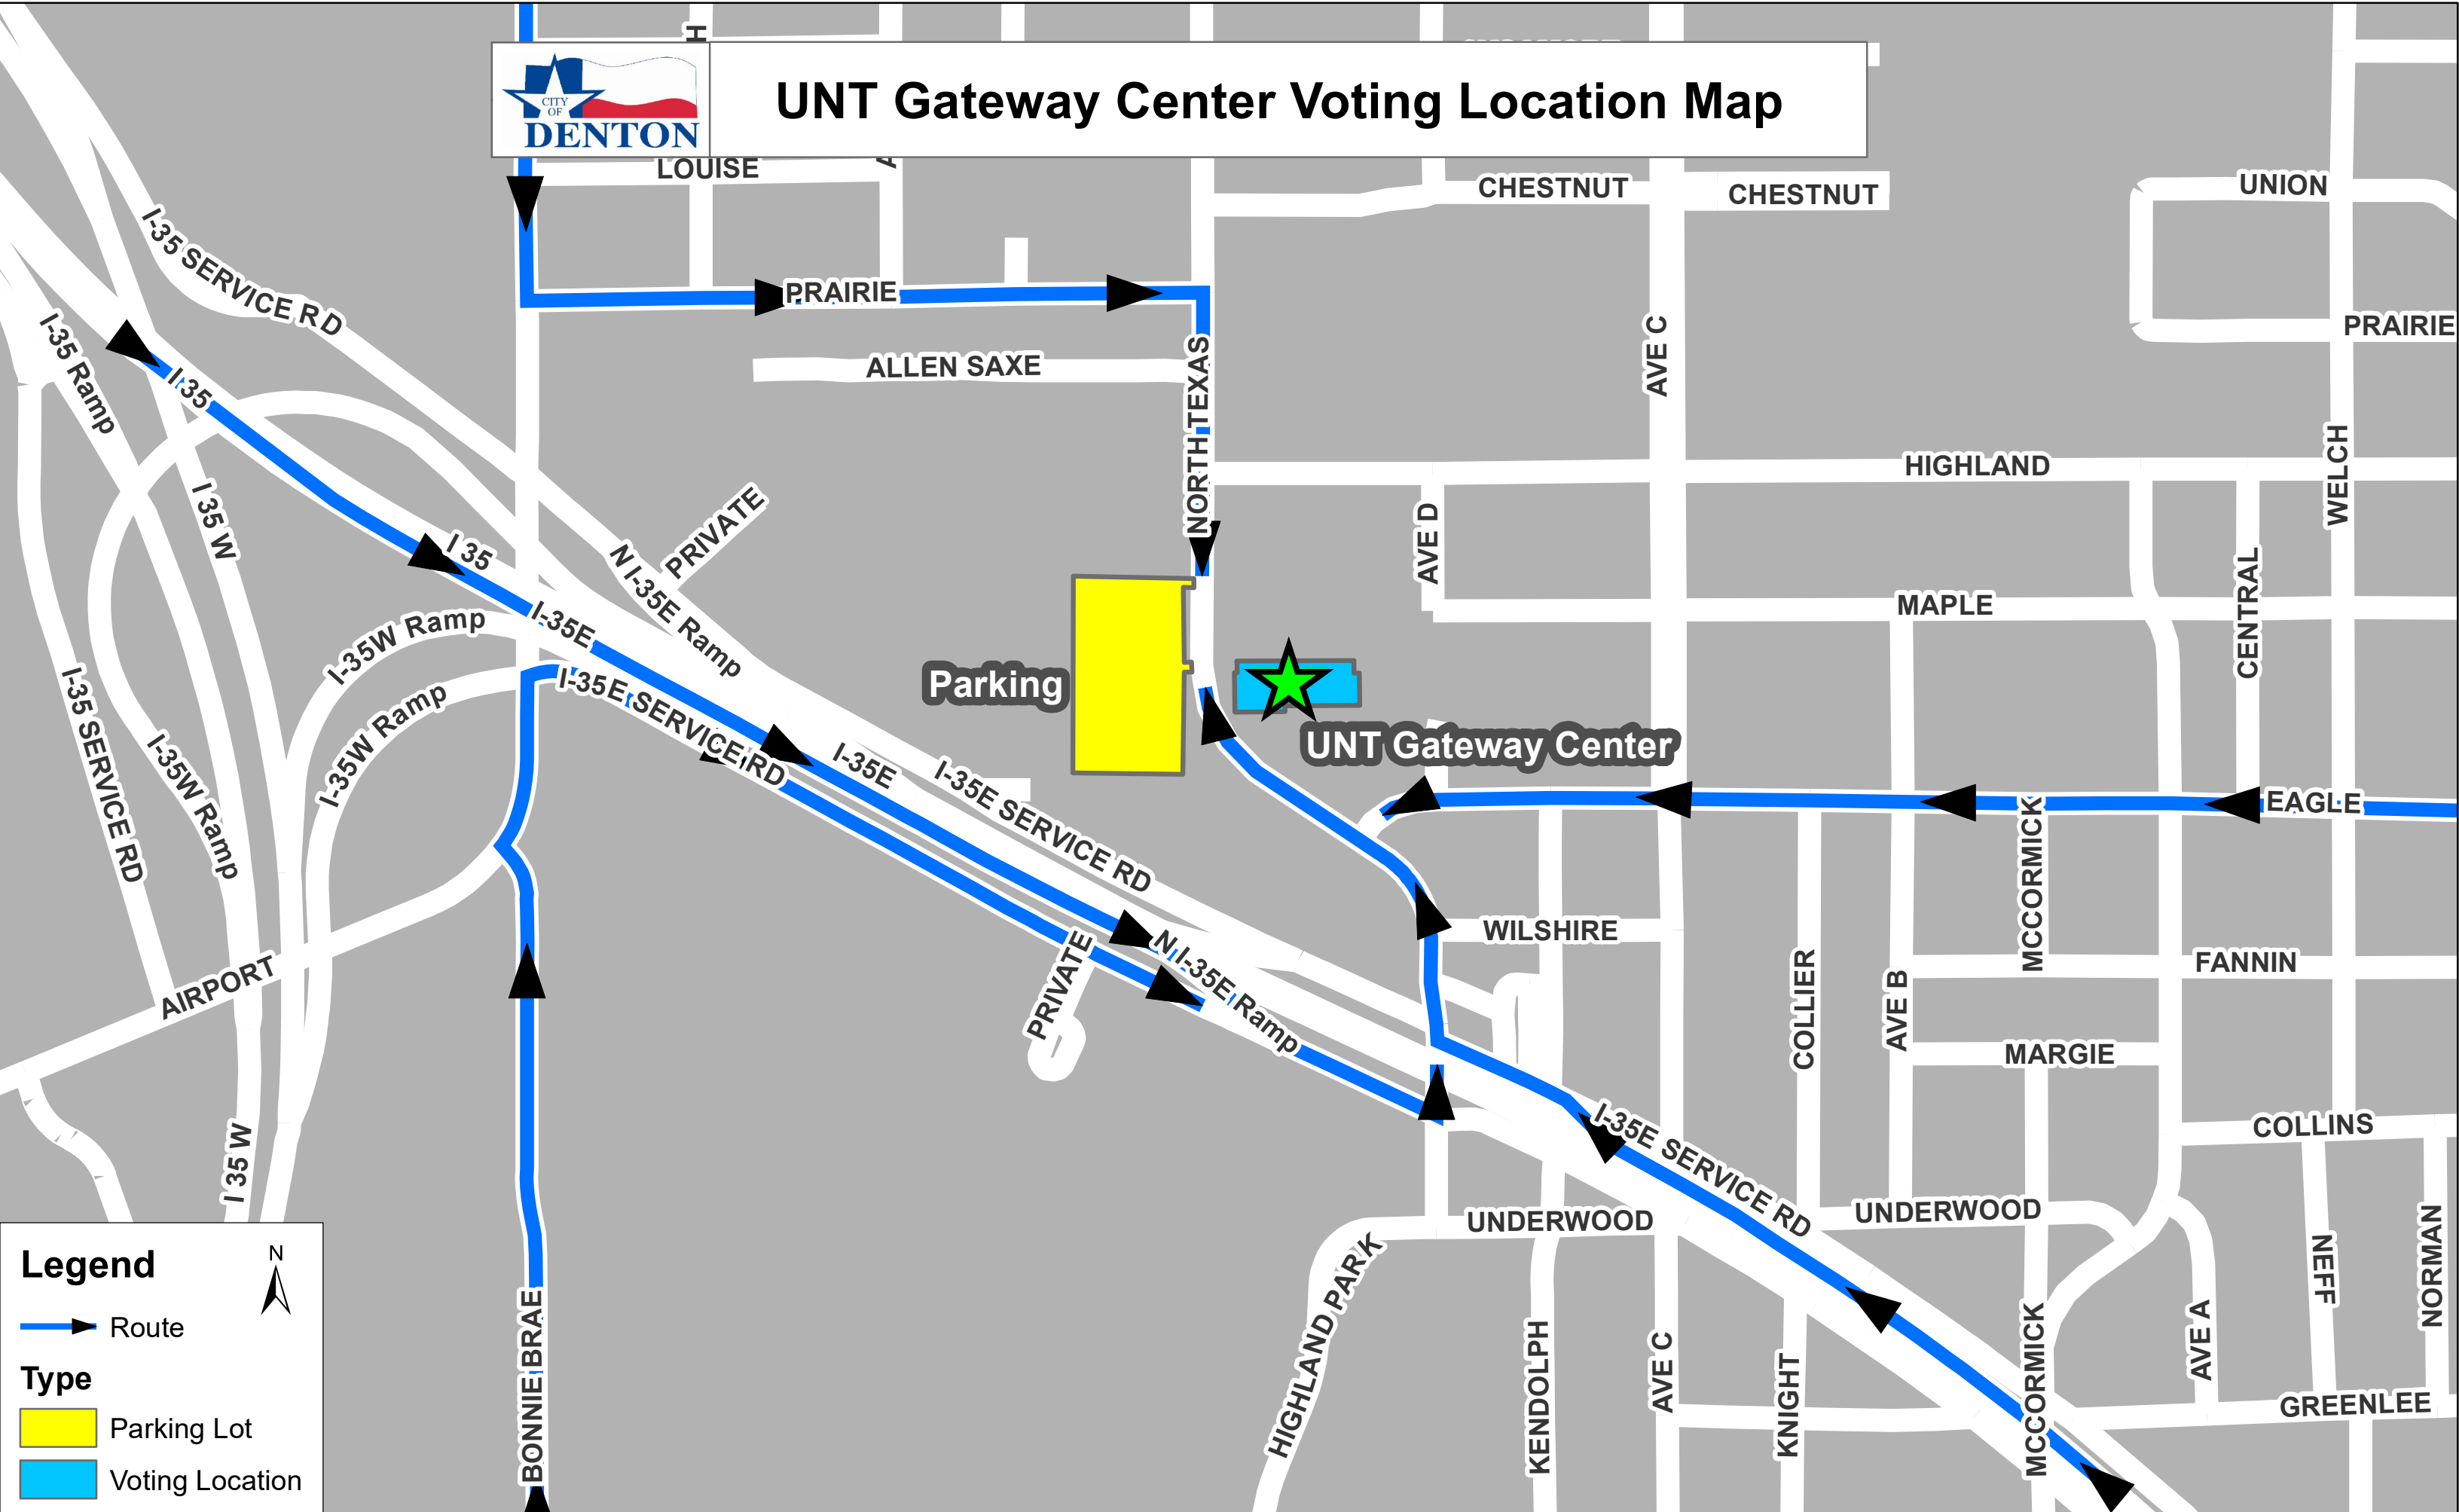

UNT Gateway Center Voting Location Map

Legend

Route

Type

- Parking Lot
- Voting Location

DISCLAIMER:
 The City of Denton has prepared this map for departmental use. This is not an official map of the City of Denton and should not be used for legal, engineering, or surveying purposes, but rather for reference purposes only. This map is the property of the City of Denton, and has been made available to the public based on the Public Information Act. The City of Denton makes every effort to produce and publish the most current and accurate information possible. No warranties, expressed or implied, are provided for the data herein, its use or its interpretation. Utilization of this map indicates understanding and acceptance of this statement.