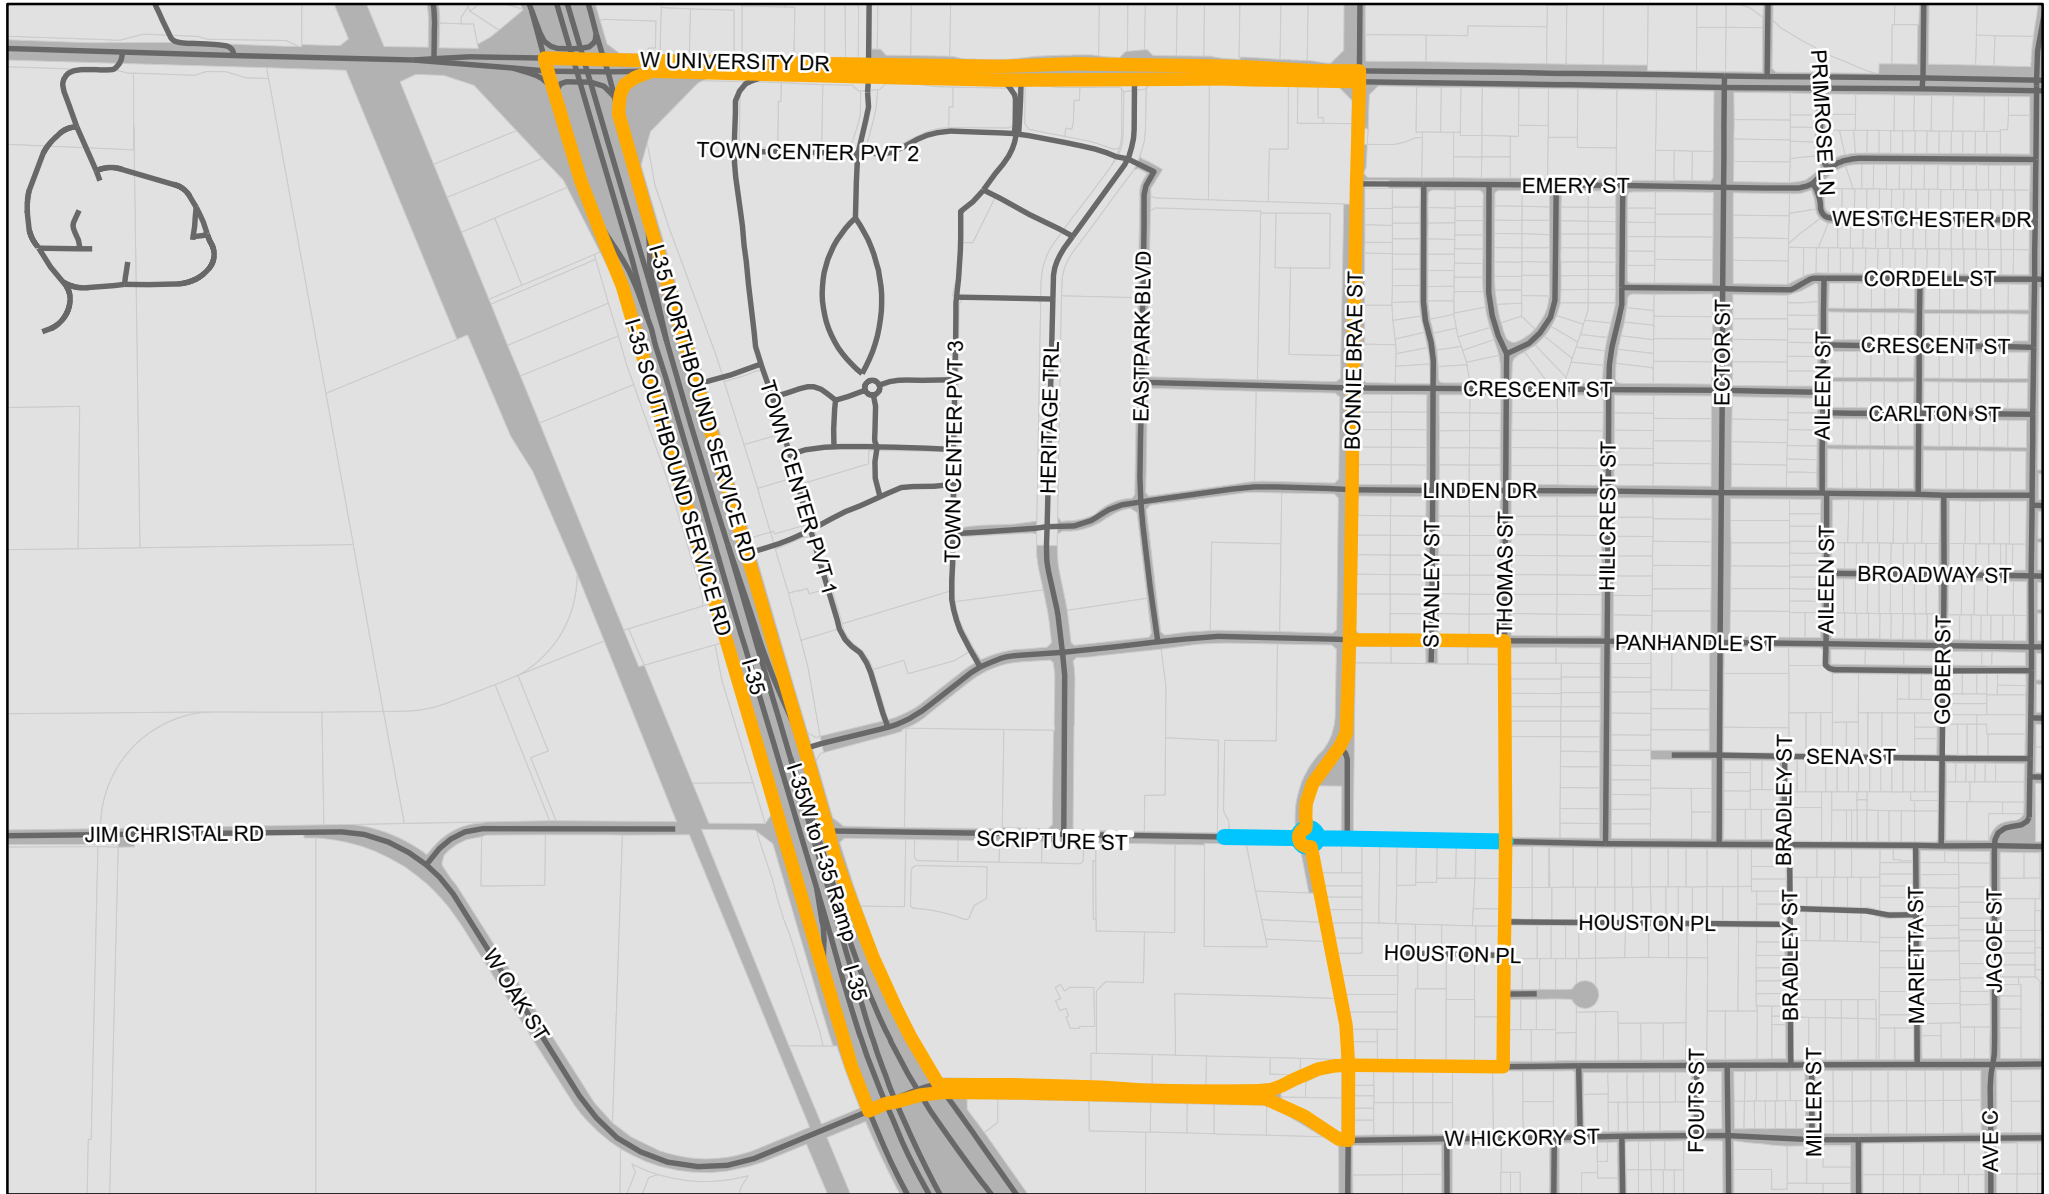

Bonnie Brae - Scripture Detour Map

Legend

-  Detour
-  Project Extent

DISCLAIMER:
 The City of Denton has prepared this map for departmental use. This is not an official map of the City of Denton and should not be used for legal, engineering, or surveying purposes, but rather for reference purposes only. This map is the property of the City of Denton, and has been made available to the public based on the Public Information Act. The City of Denton makes every effort to produce and publish the most current and accurate information possible. No warranties, expressed or implied, are provided for the data herein, its use or its interpretation. Utilization of this map indicates understanding and acceptance of this statement.