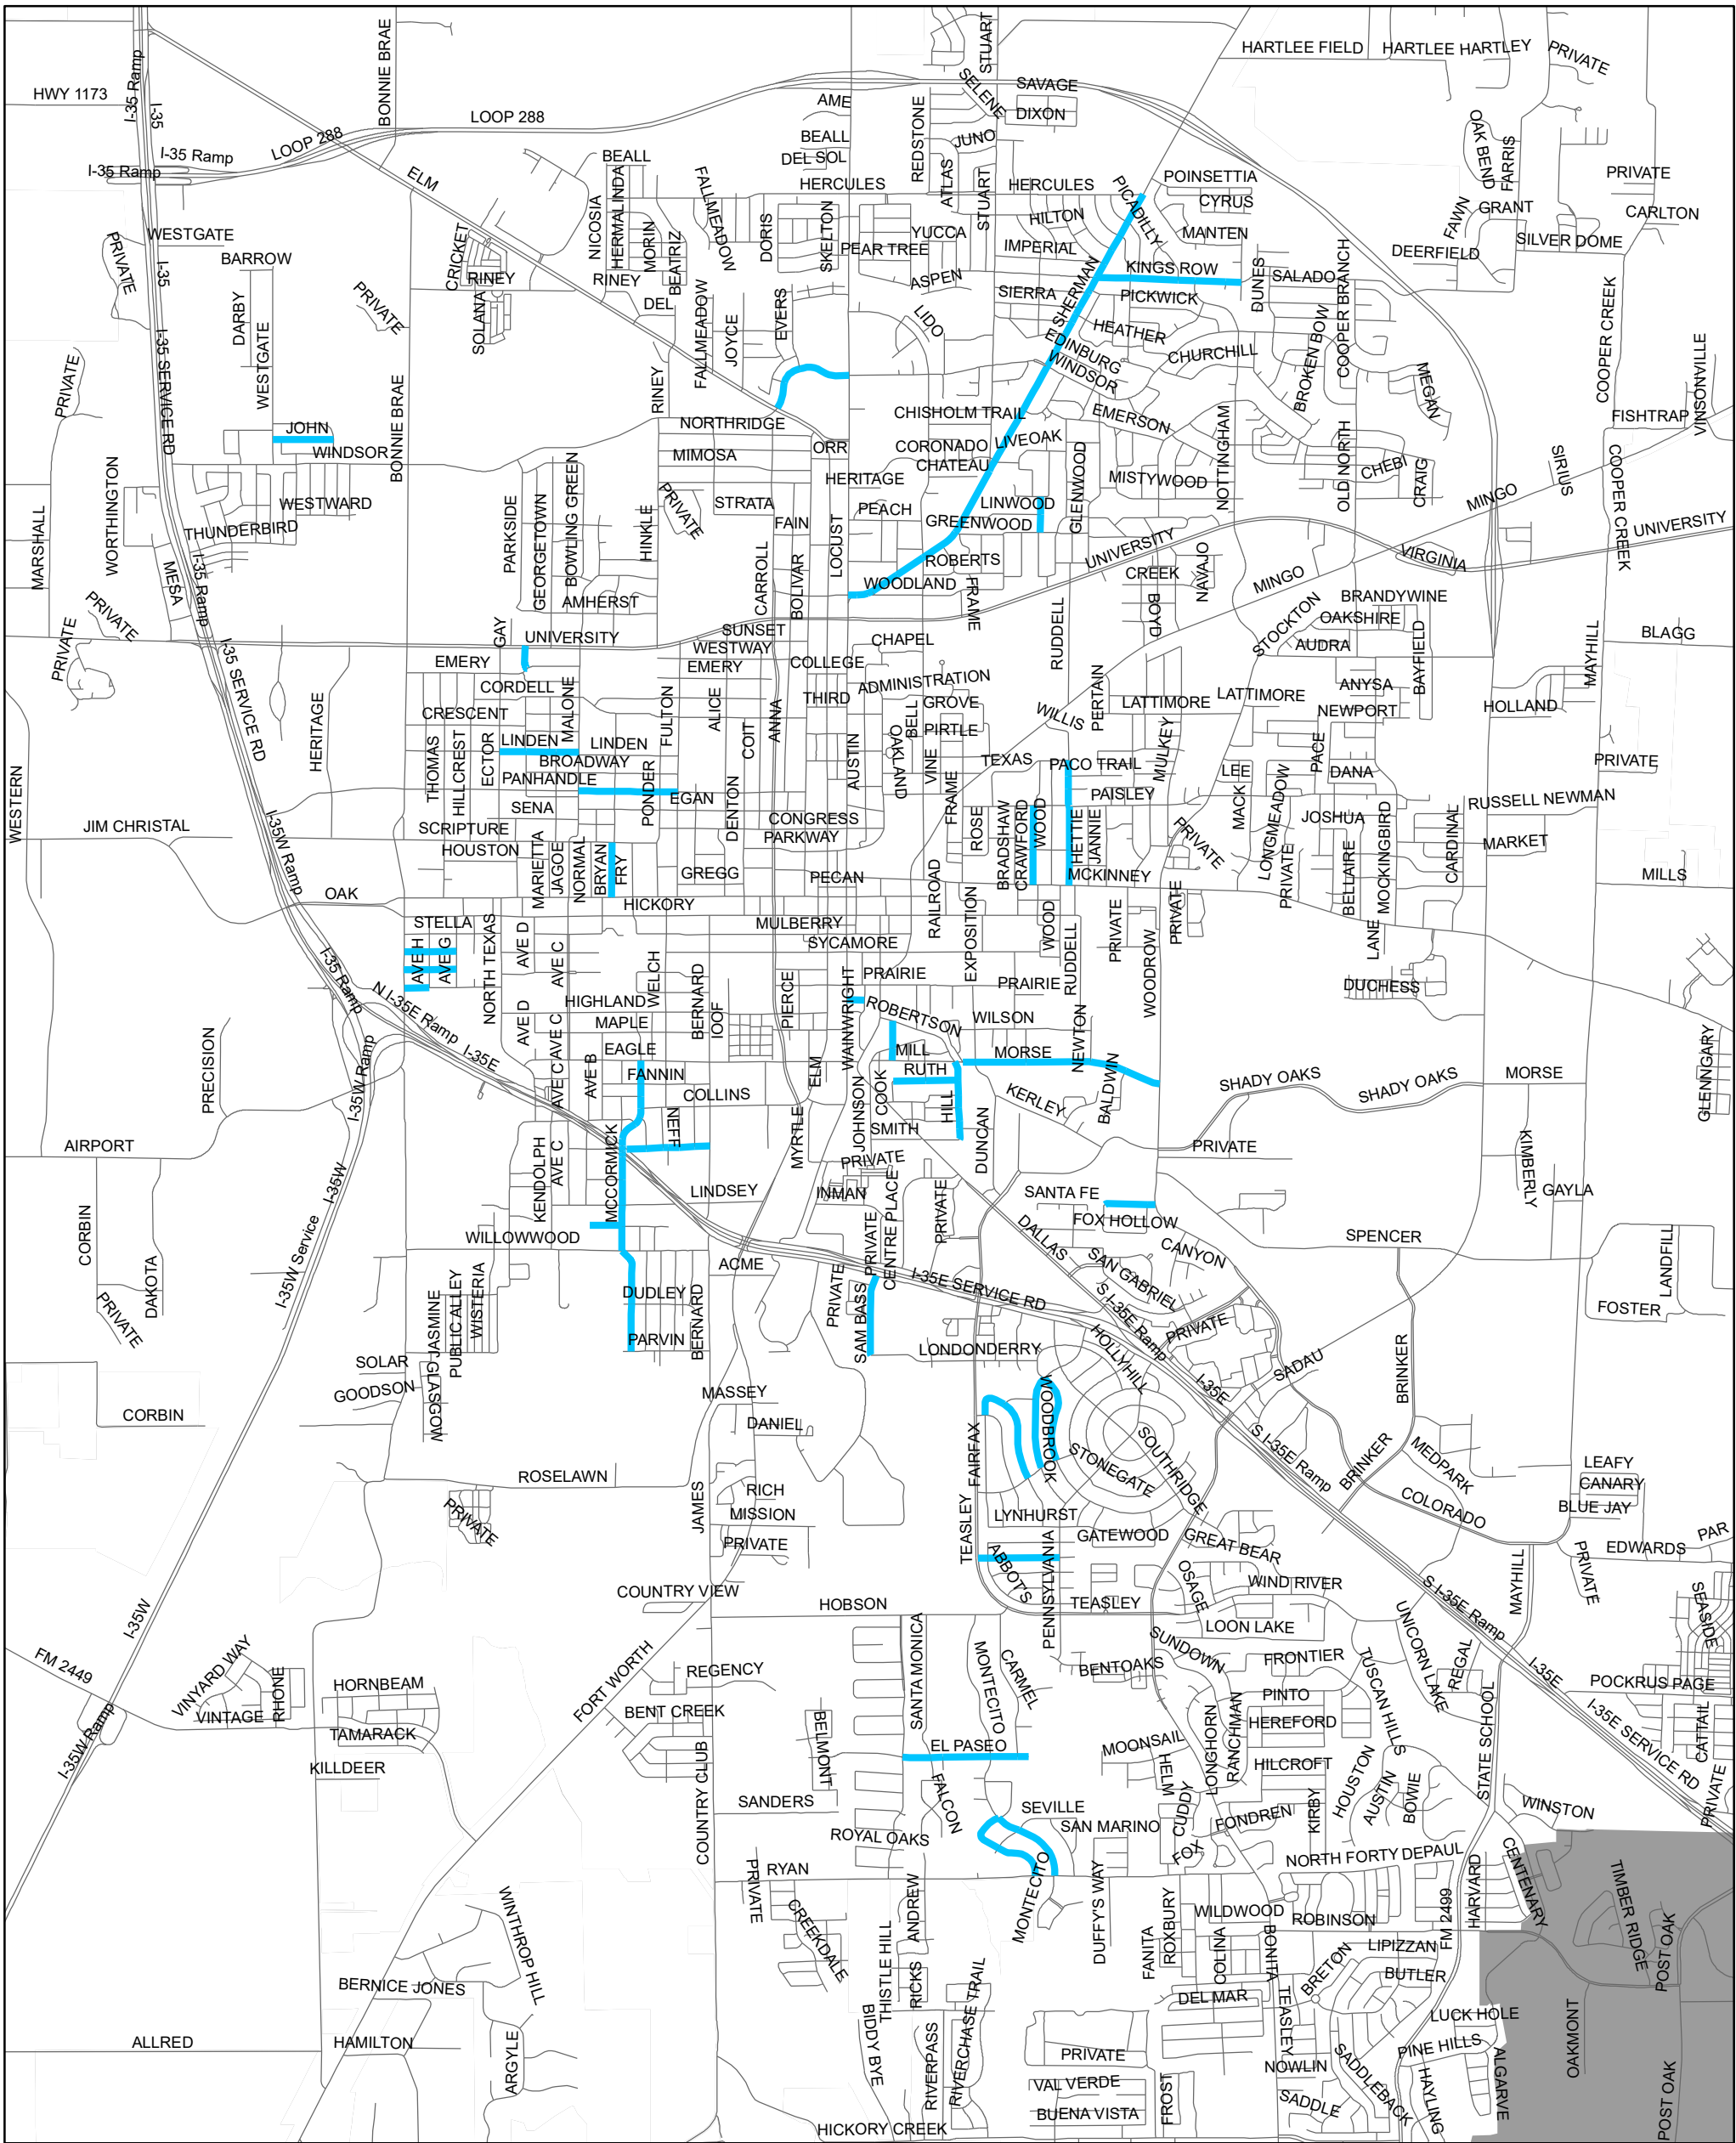

Microseal - 2018

Legend

— MS2018 Completed

Date: 4/9/2019

DISCLAIMER:

The City of Denton has prepared this map for departmental use. This is not an official map of the City of Denton and should not be used for legal, engineering, or surveying purposes, but rather for reference purposes only. This map is the property of the City of Denton, and has been made available to the public based on the Public Information Act. The City of Denton makes every effort to produce and publish the most current and accurate information possible. No warranties, expressed or implied, are provided for the data herein, its use or its interpretation. Utilization of this map indicates understanding and acceptance of this statement.