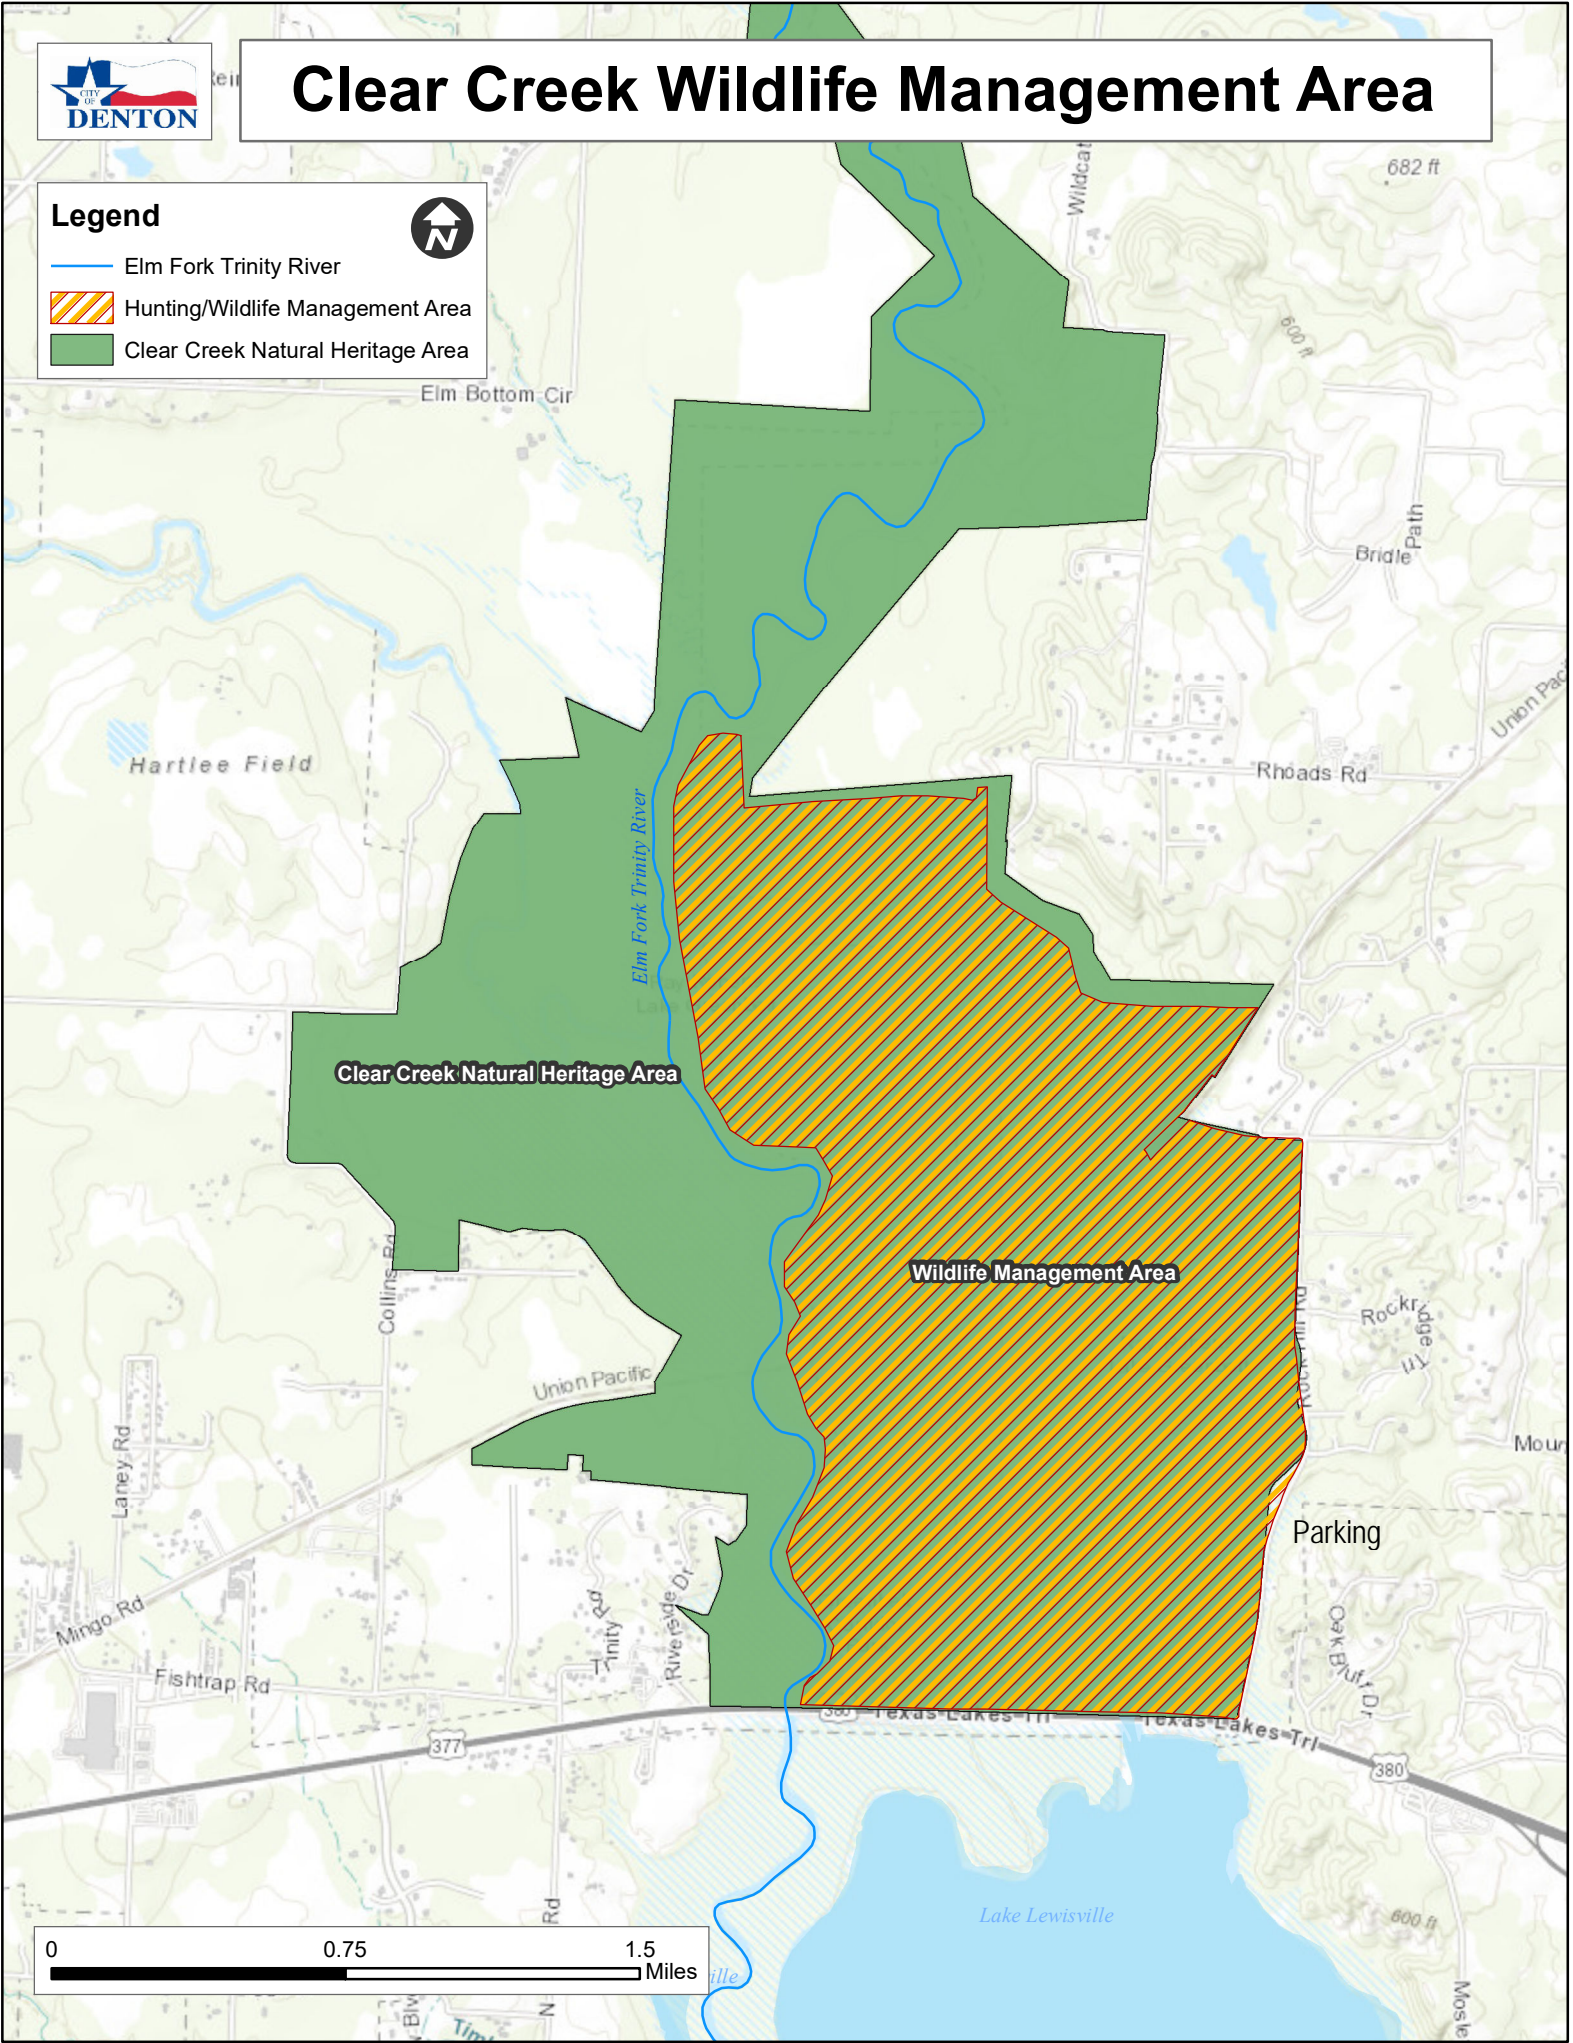

Clear Creek Wildlife Management Area

Legend

-  Elm Fork Trinity River
-  Hunting/Wildlife Management Area
-  Clear Creek Natural Heritage Area

Clear Creek Natural Heritage Area

Wildlife Management Area