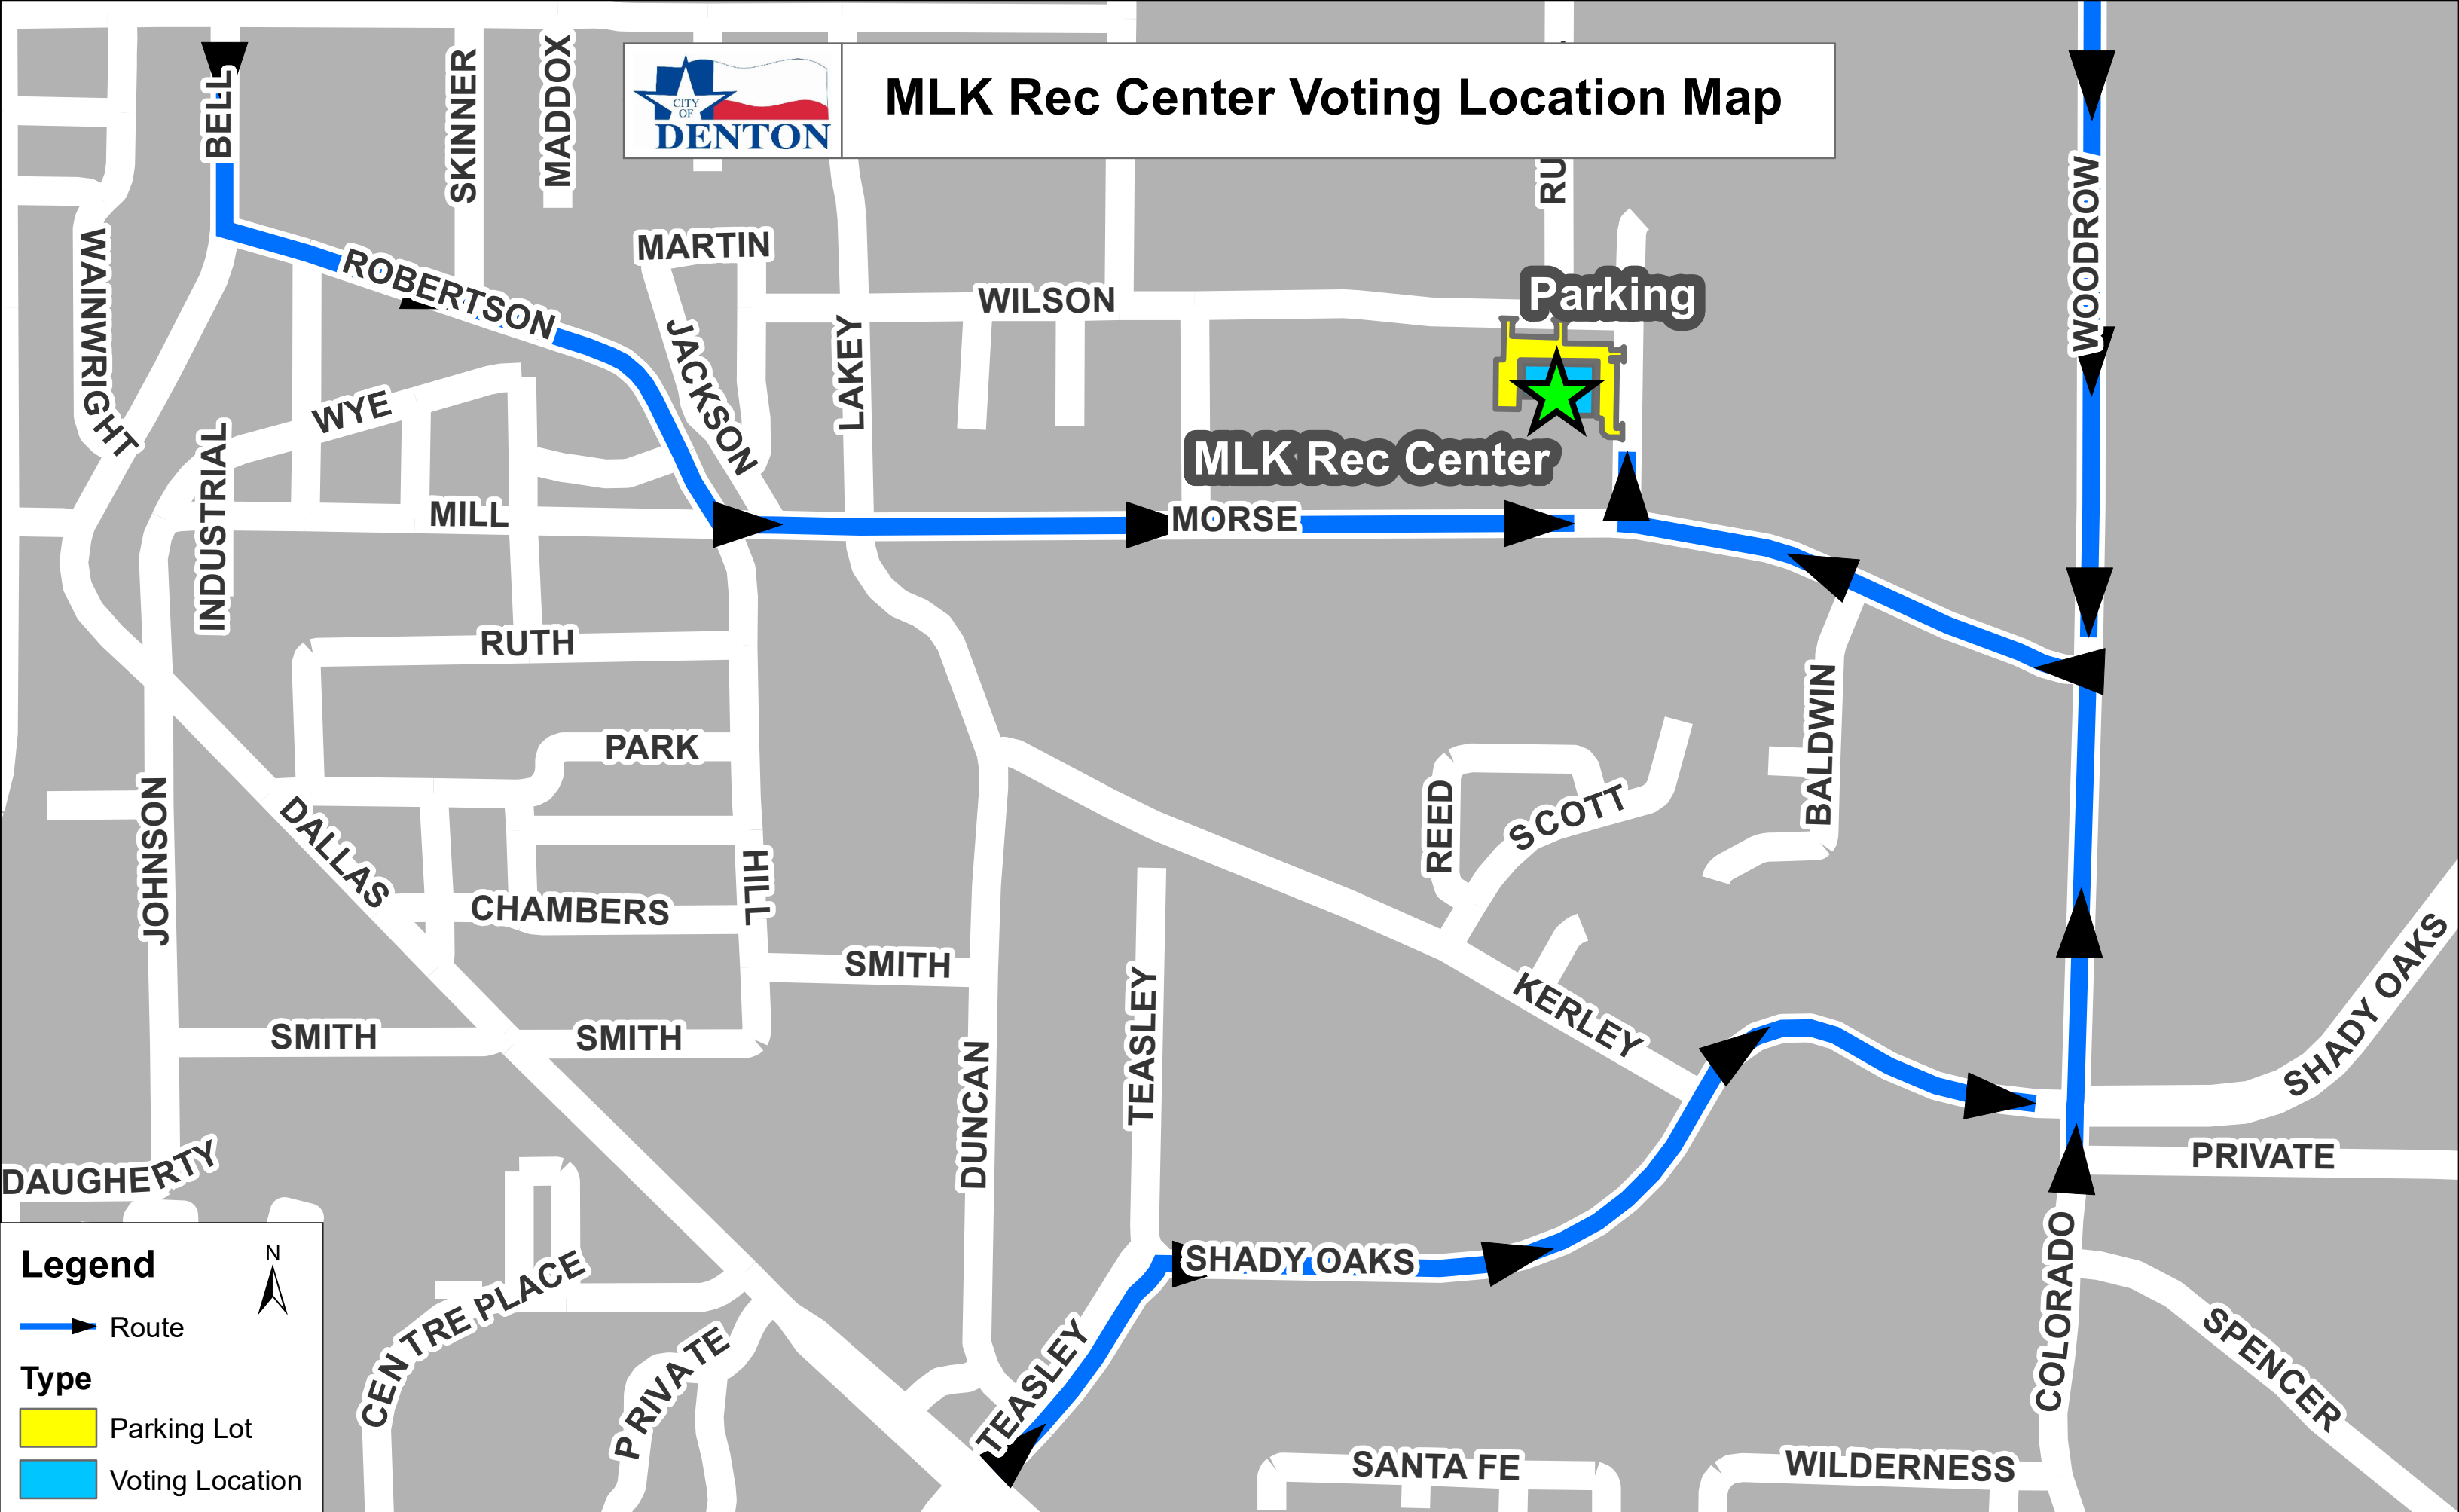

MLK Rec Center Voting Location Map

Legend

- Route
- Type**
 - Parking Lot
 - Voting Location

DISCLAIMER: The City of Denton has prepared this map for departmental use. This is not an official map of the City of Denton and should not be used for legal, engineering, or surveying purposes, but rather for reference purposes only. This map is the property of the City of Denton, and has been made available to the public based on the Public Information Act. The City of Denton makes every effort to produce and publish the most current and accurate information possible. No warranties, expressed or implied, are provided for the data herein, its use or its interpretation. Utilization of this map indicates understanding and acceptance of this statement.