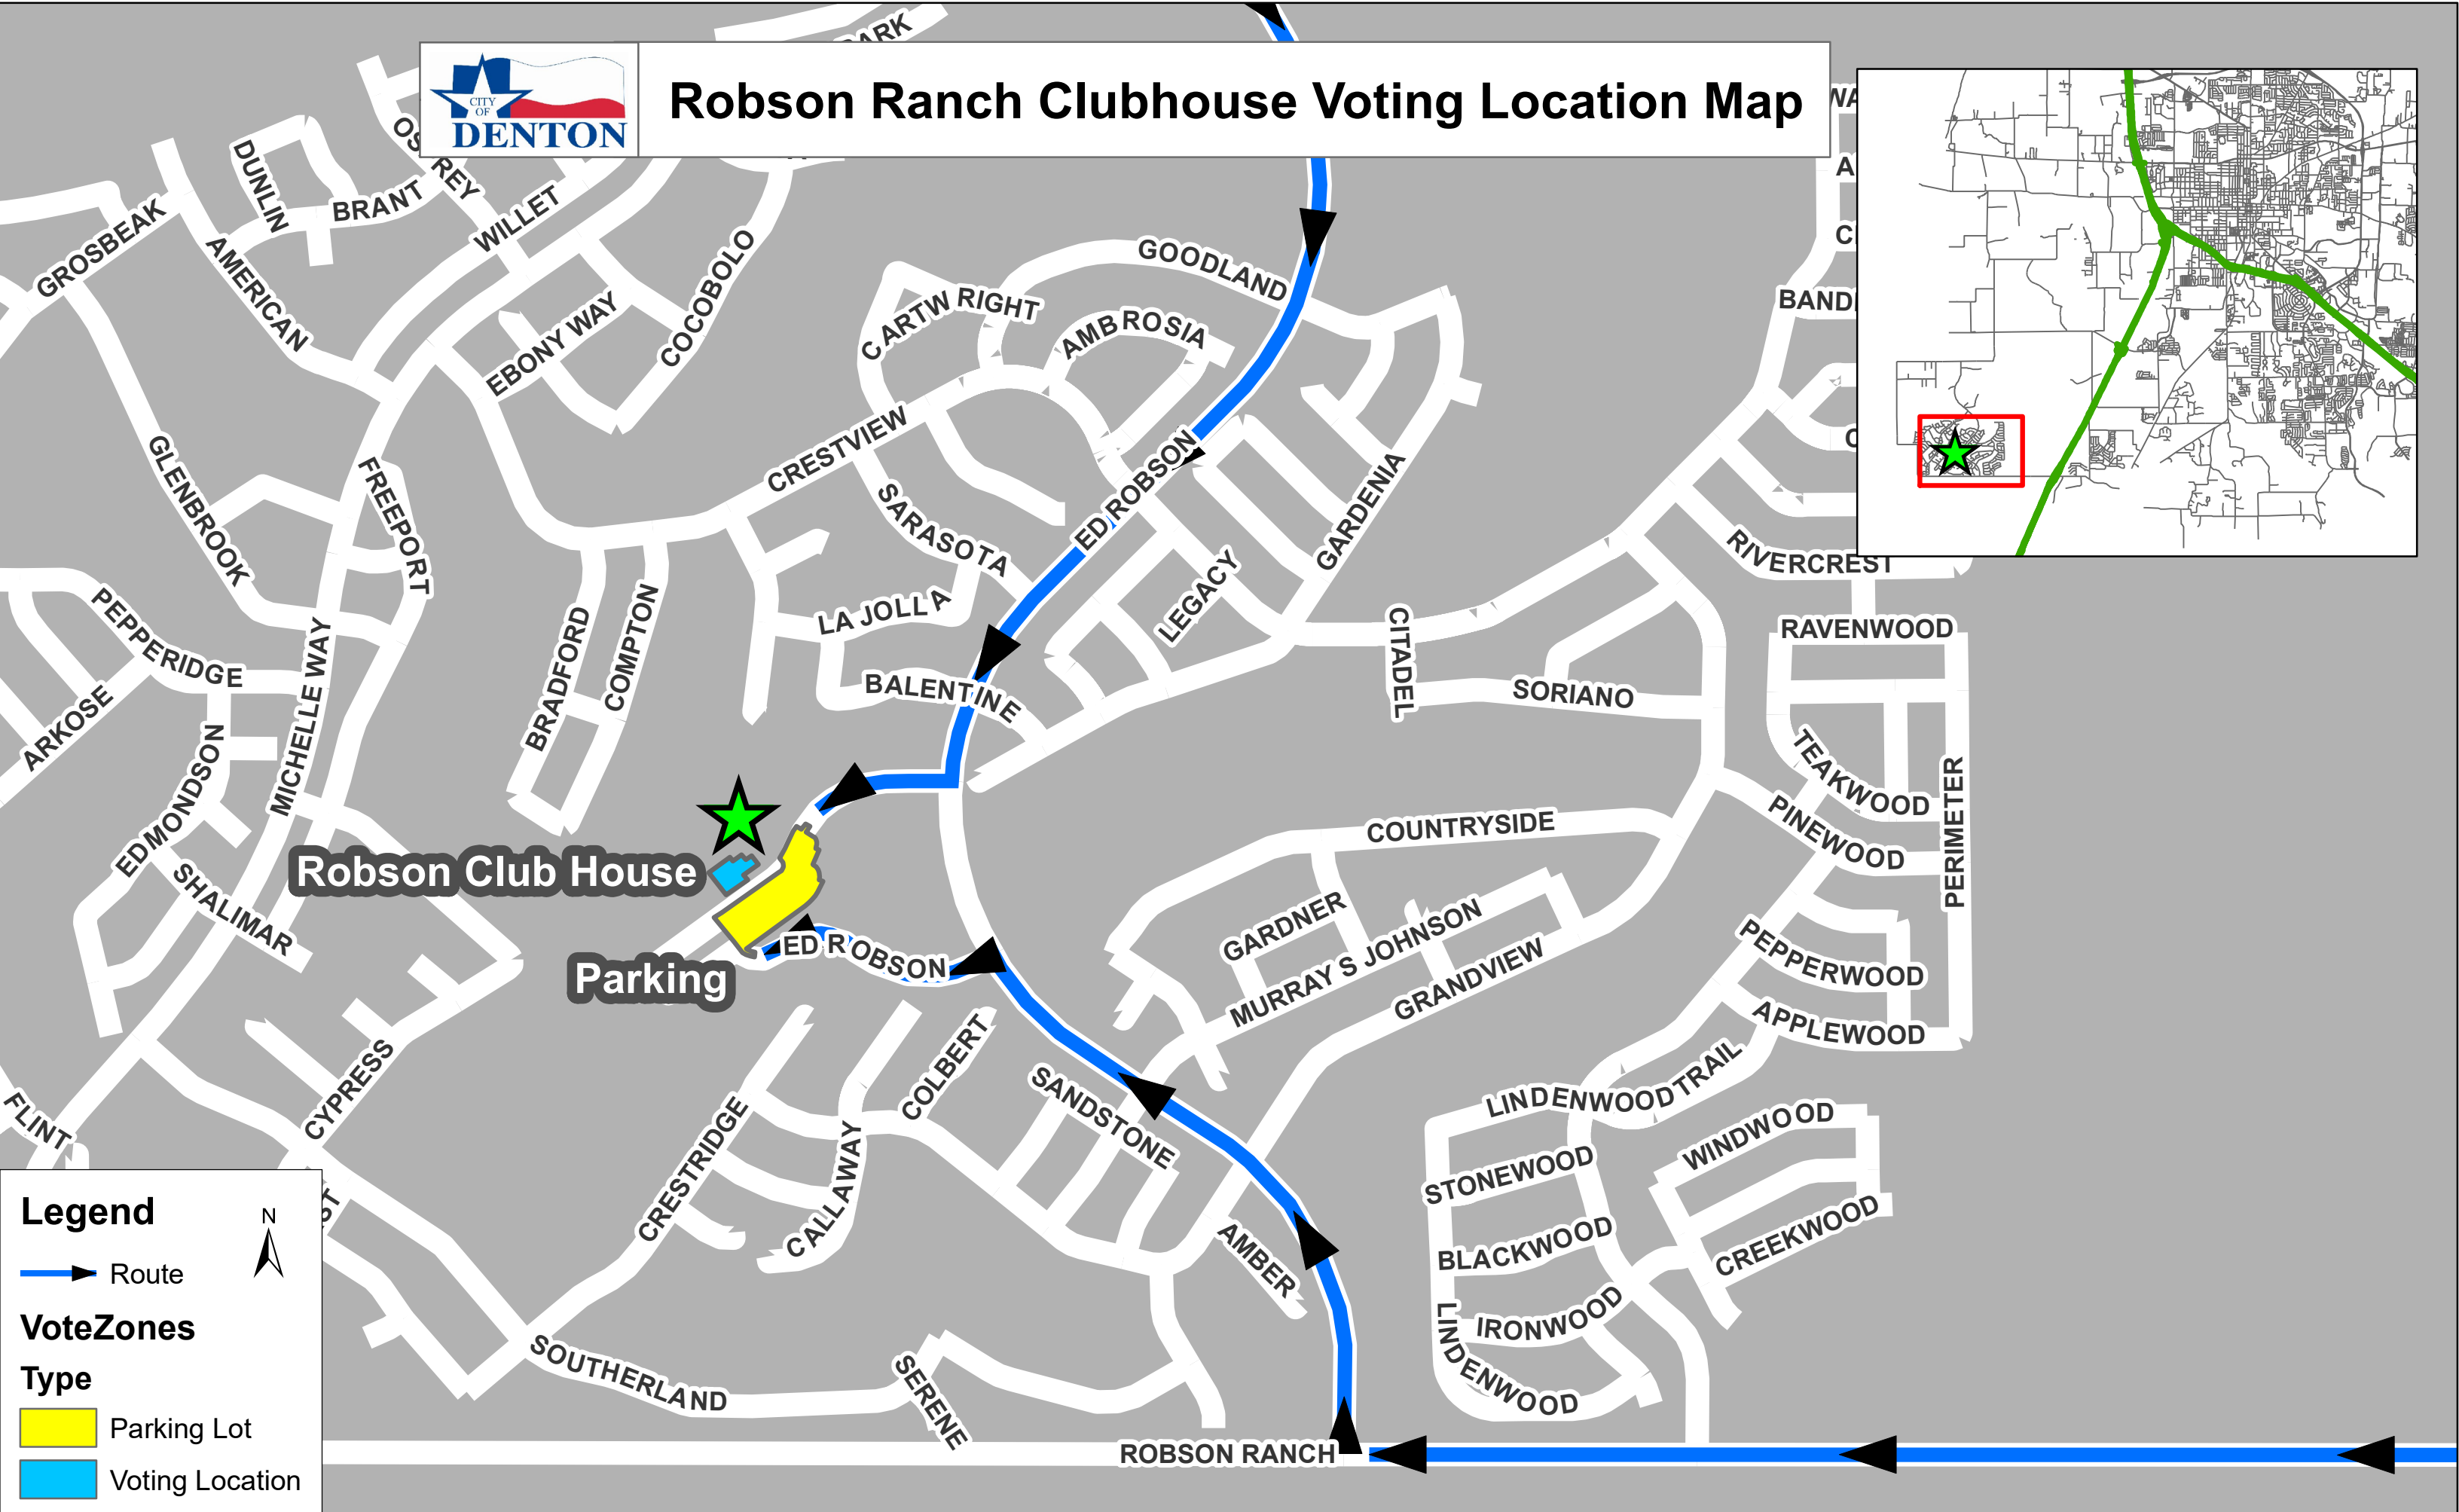

Robson Ranch Clubhouse Voting Location Map

Robson Club House

Parking

Legend

Route

VoteZones

Type

- Parking Lot
- Voting Location

DISCLAIMER: The City of Denton has prepared this map for departmental use. This is not an official map of the City of Denton and should not be used for legal, engineering, or surveying purposes, but rather for reference purposes only. This map is the property of the City of Denton, and has been made available to the public based on the Public Information Act. The City of Denton makes every effort to produce and publish the most current and accurate information possible. No warranties, expressed or implied, are provided for the data herein, its use or its interpretation. Utilization of this map indicates understanding and acceptance of this statement.