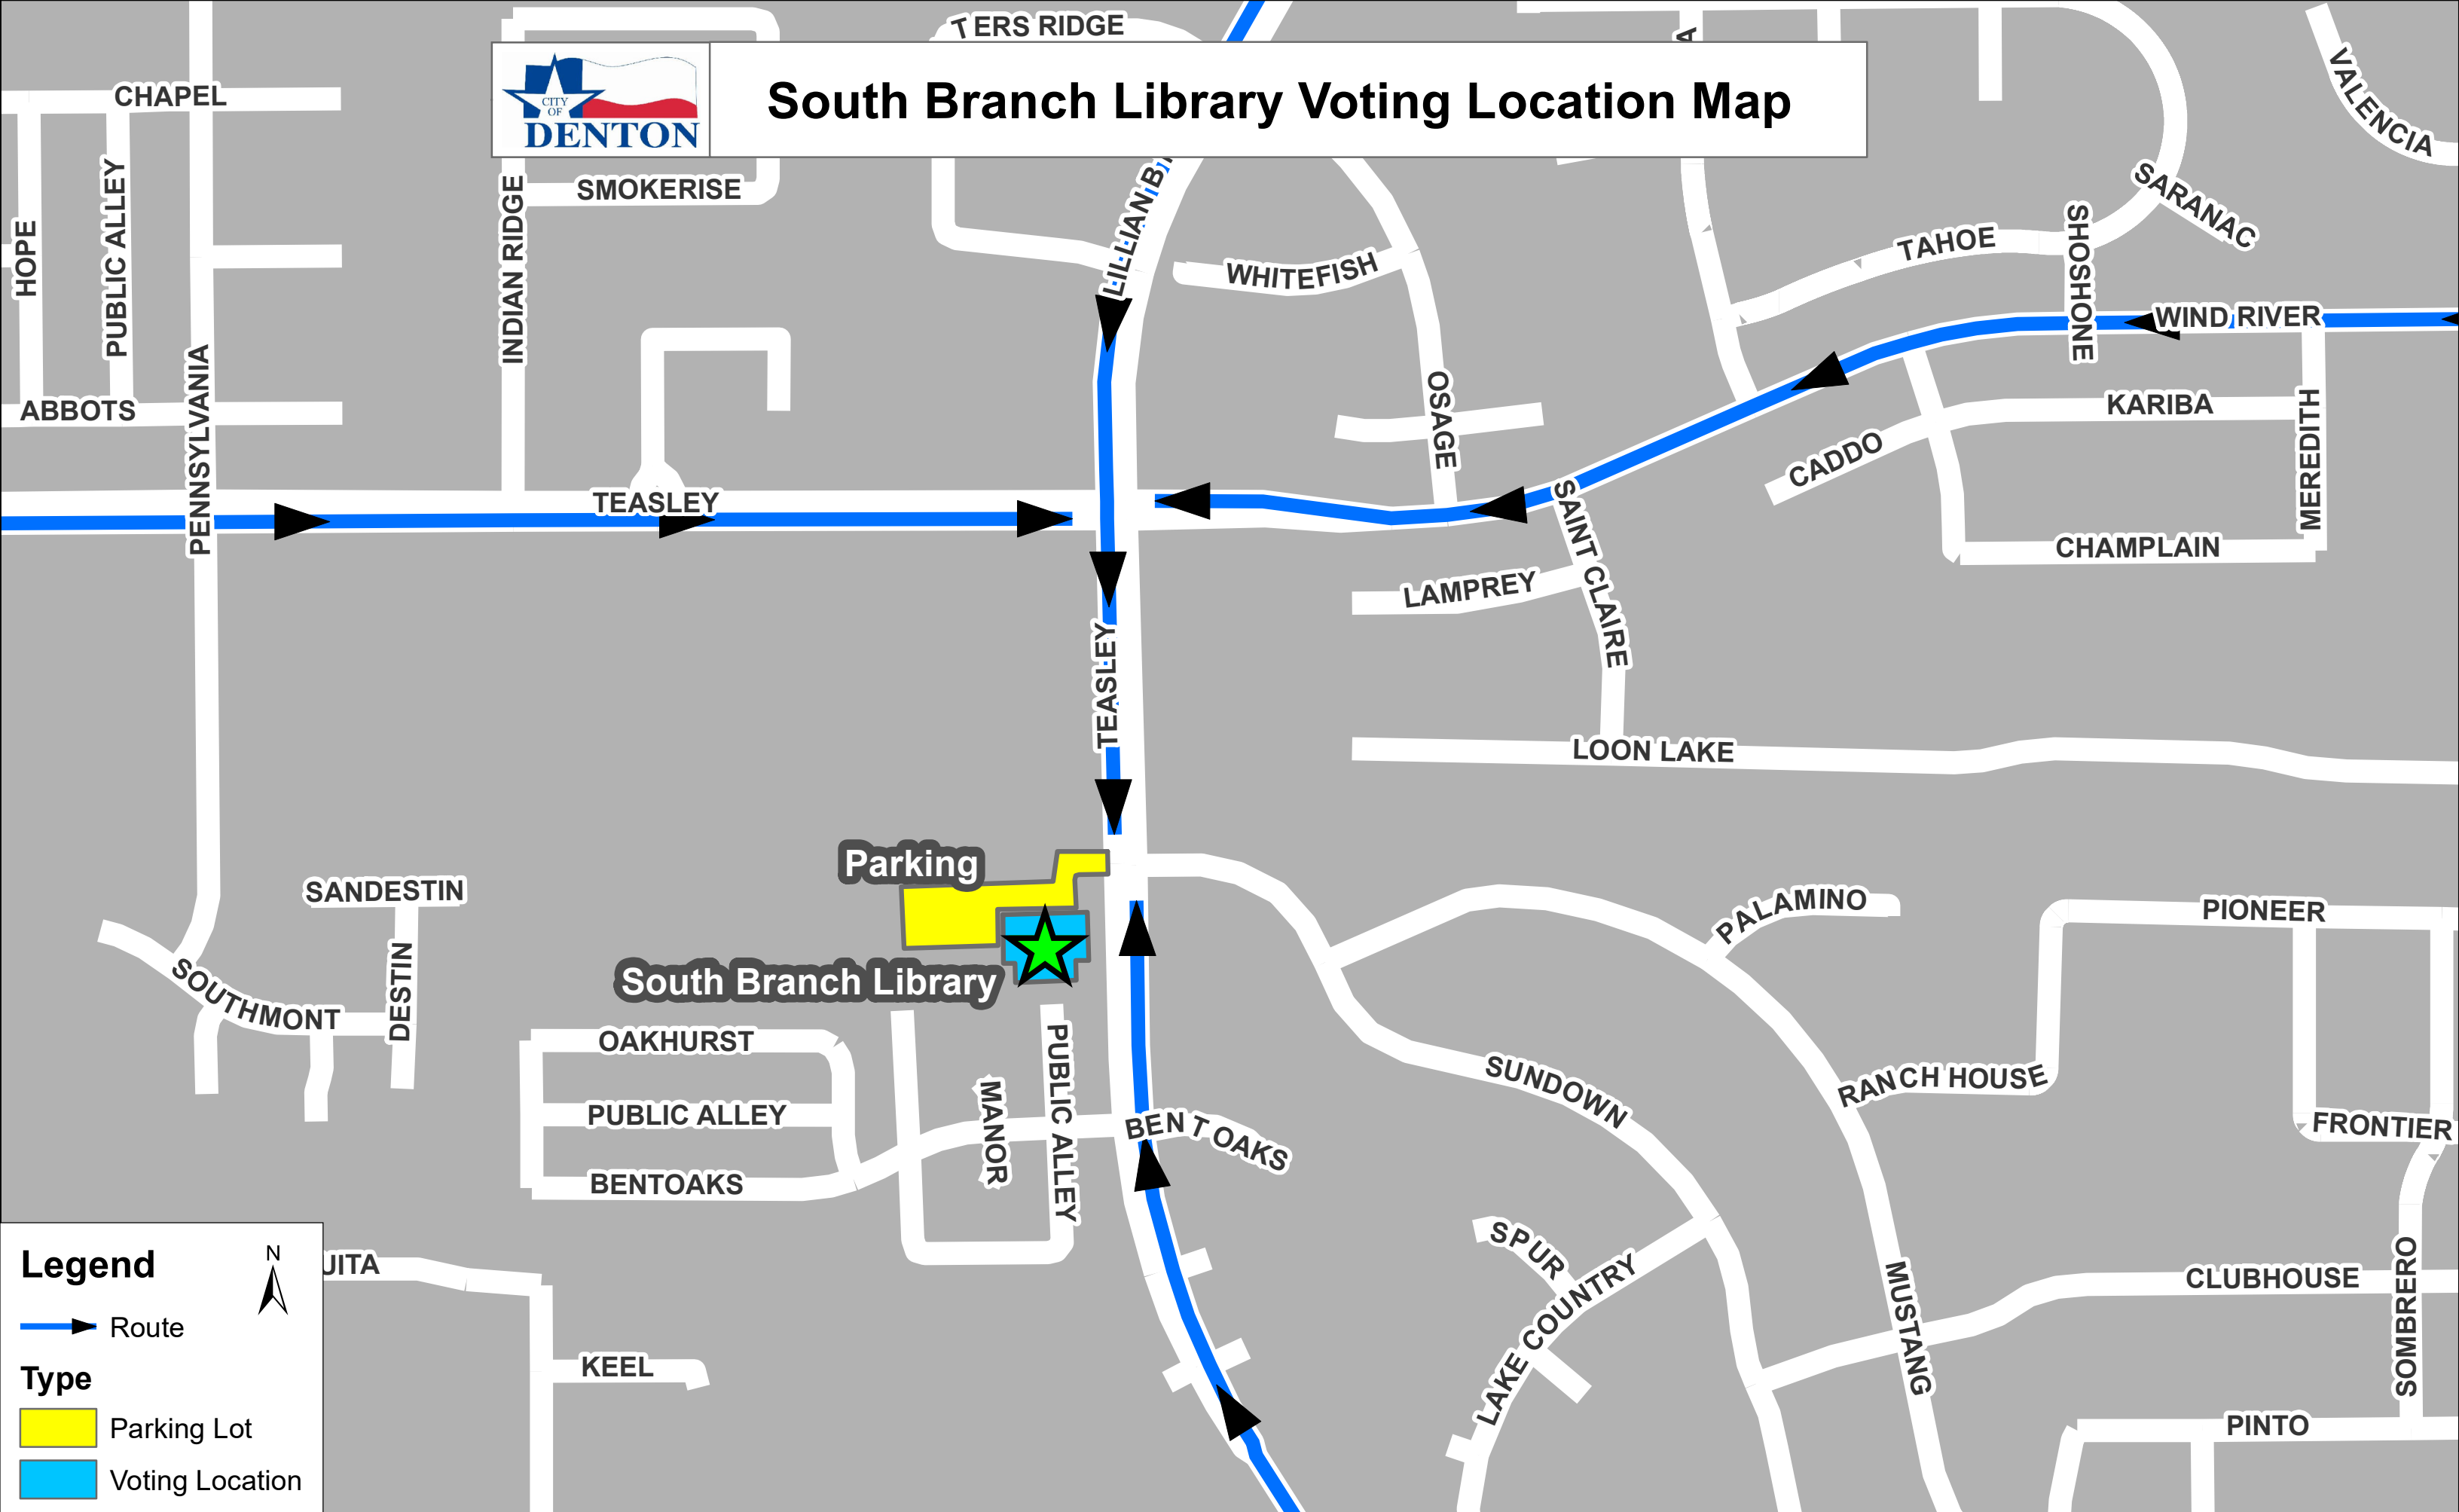

South Branch Library Voting Location Map

Legend

- Route
- Type**
- Parking Lot
- Voting Location

DISCLAIMER:
 The City of Denton has prepared this map for departmental use. This is not an official map of the City of Denton and should not be used for legal, engineering, or surveying purposes, but rather for reference purposes only. This map is the property of the City of Denton, and has been made available to the public based on the Public Information Act. The City of Denton makes every effort to produce and publish the most current and accurate information possible. No warranties, expressed or implied, are provided for the data herein, its use or its interpretation. Utilization of this map indicates understanding and acceptance of this statement.