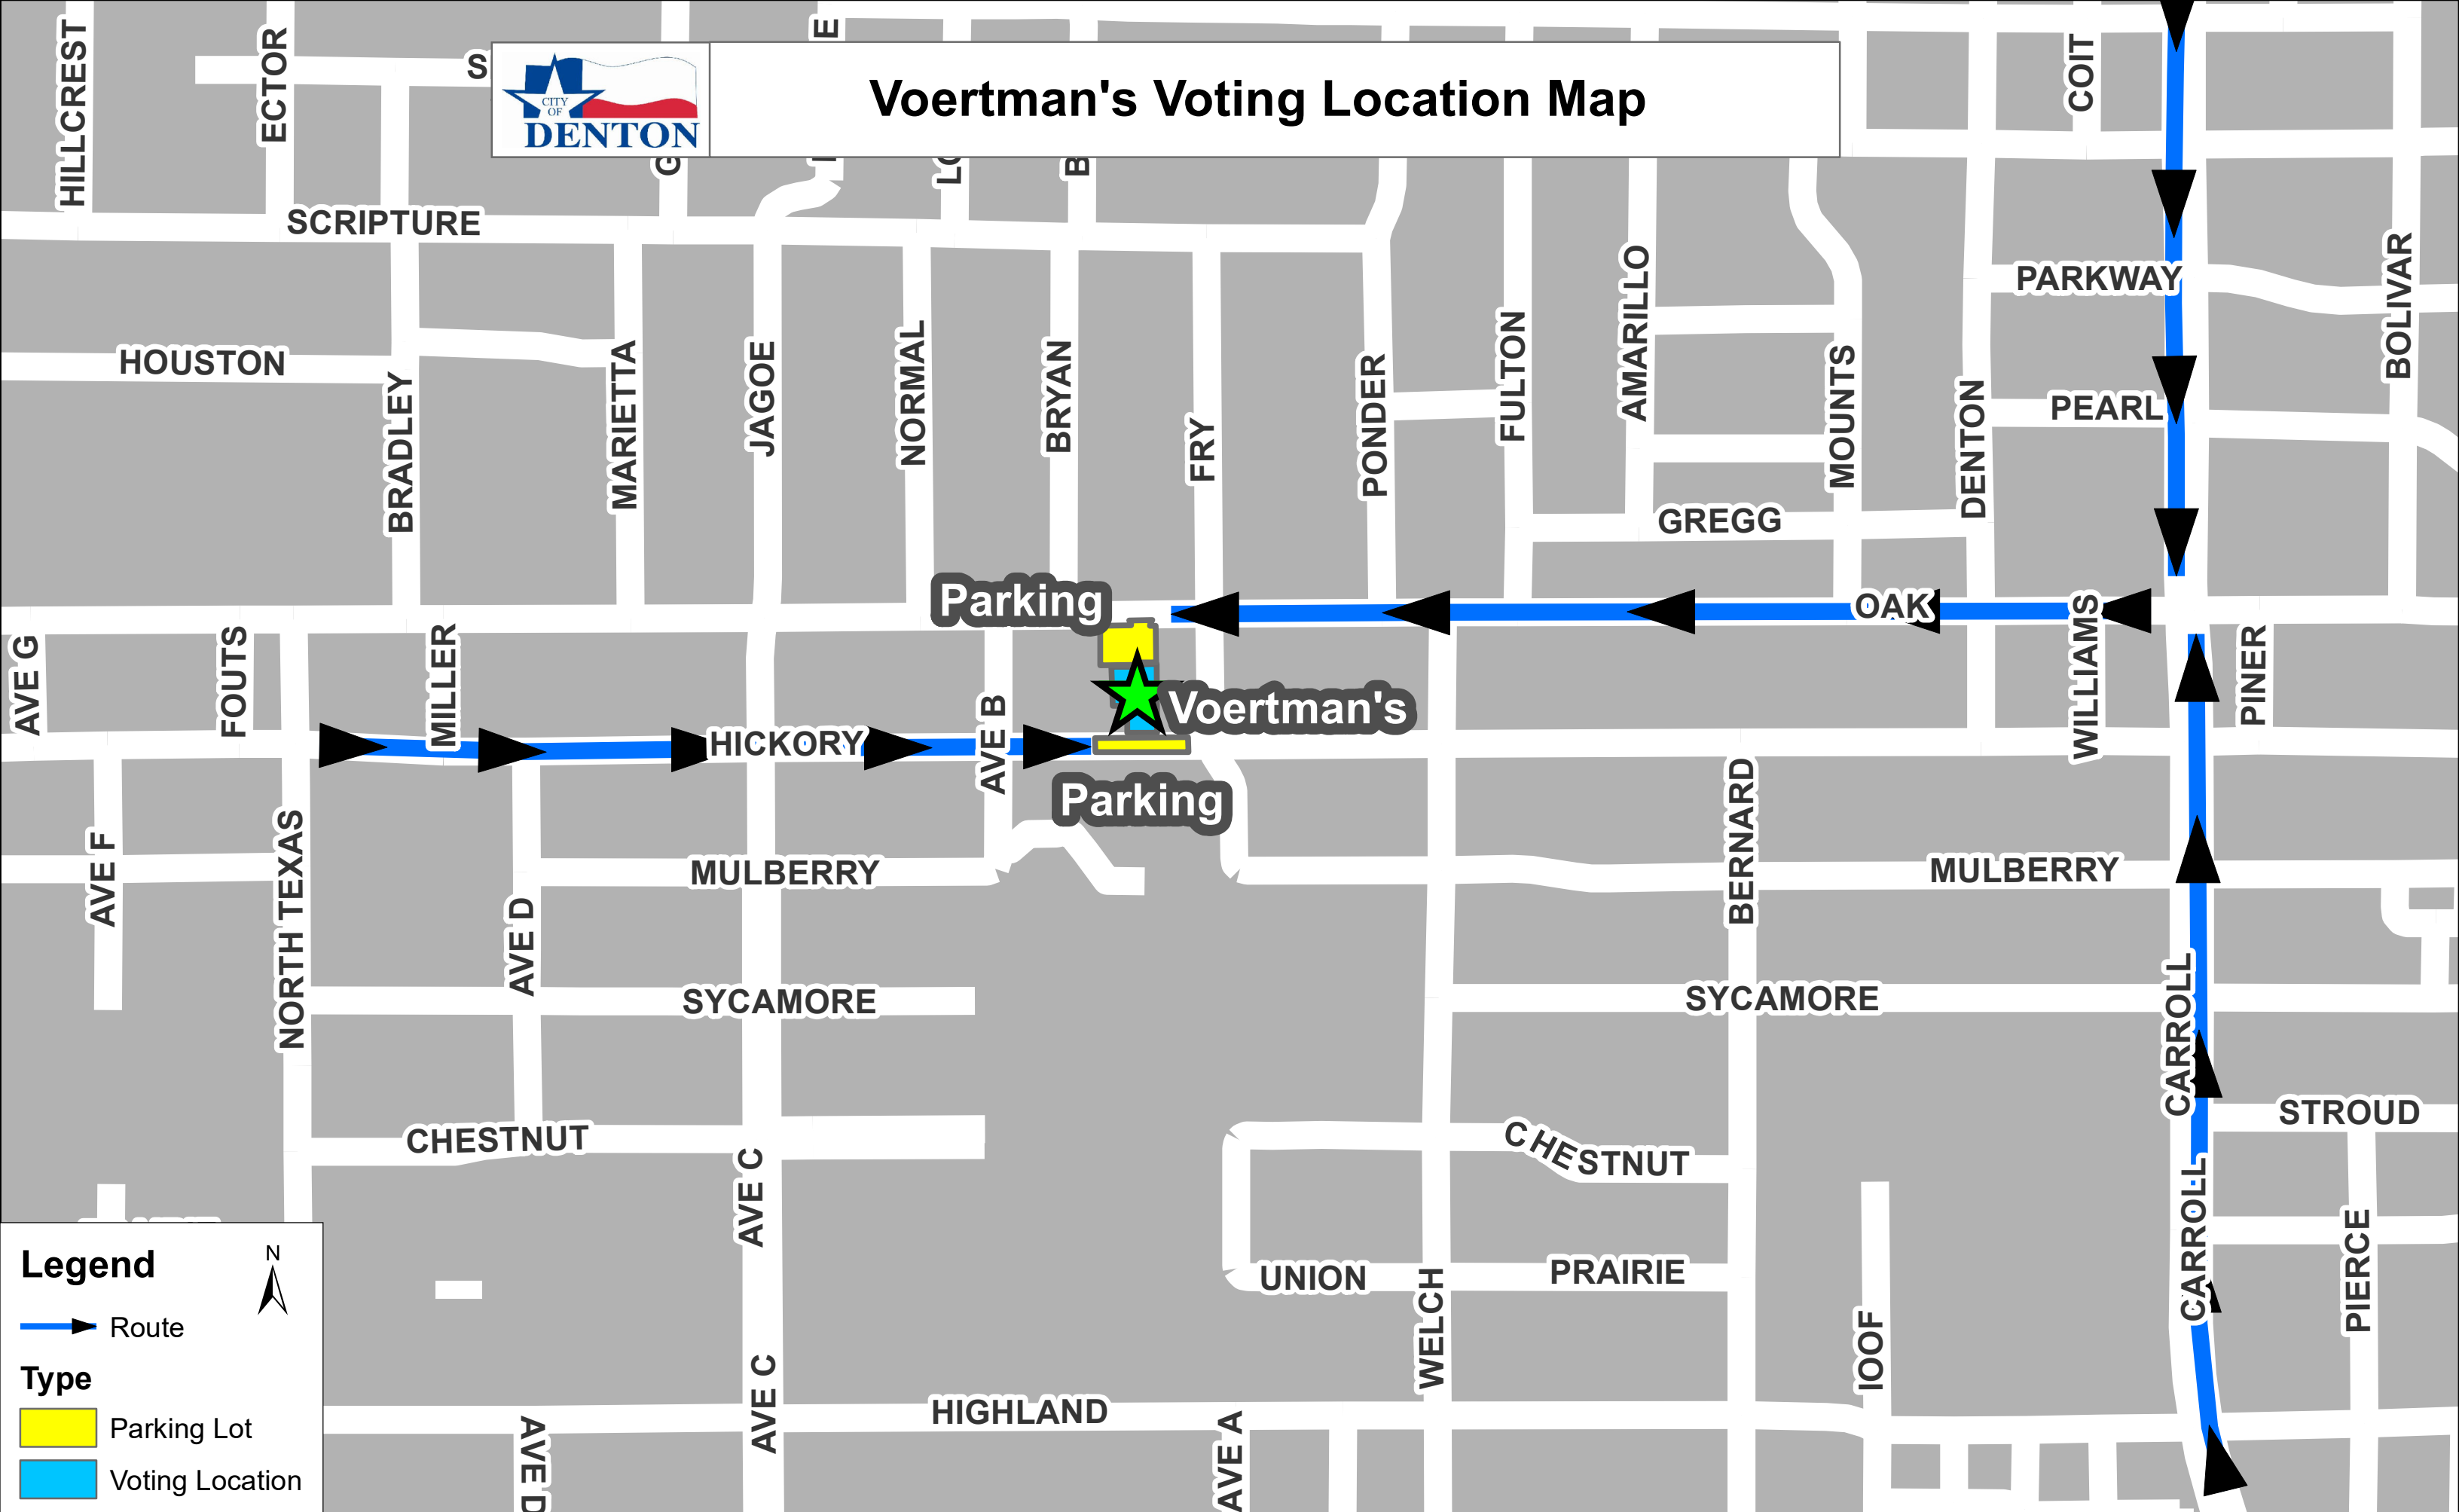

# Voertman's Voting Location Map

**Legend**

Route

**Type**

Parking Lot

Voting Location

**DISCLAIMER:** The City of Denton has prepared this map for departmental use. This is not an official map of the City of Denton and should not be used for legal, engineering, or surveying purposes, but rather for reference purposes only. This map is the property of the City of Denton, and has been made available to the public based on the Public Information Act. The City of Denton makes every effort to produce and publish the most current and accurate information possible. No warranties, expressed or implied, are provided for the data herein, its use or its interpretation. Utilization of this map indicates understanding and acceptance of this statement.