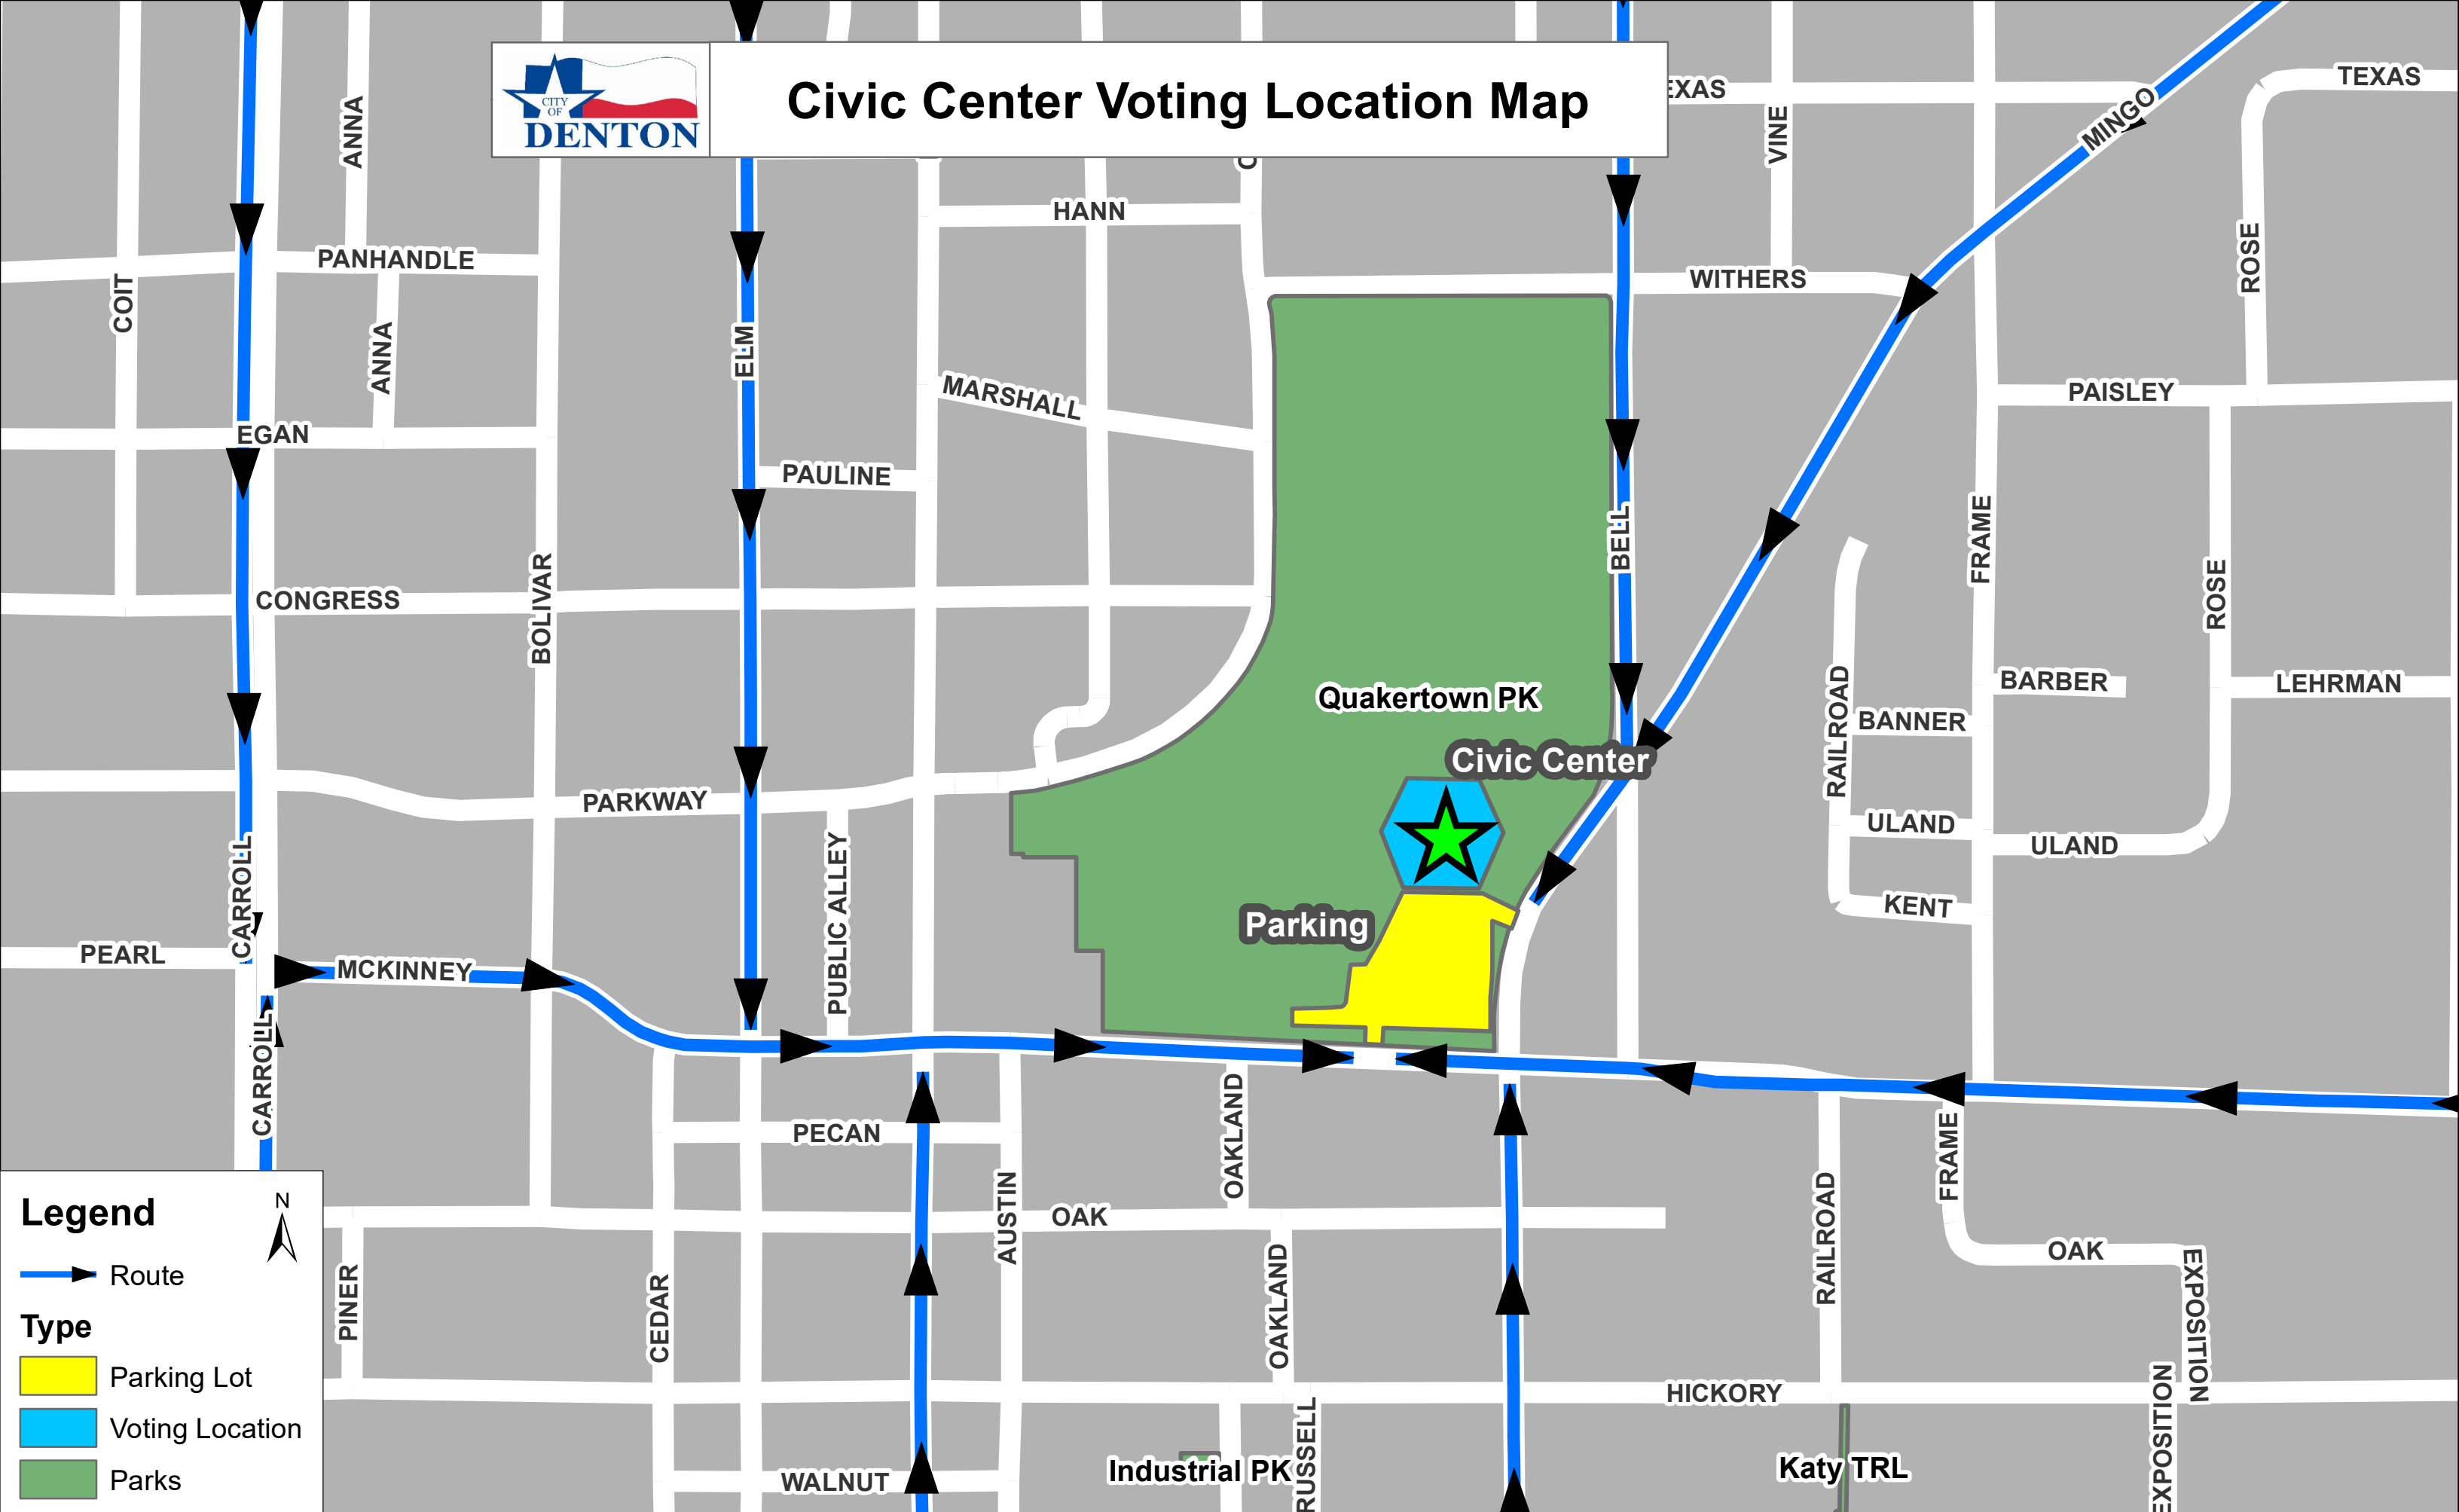

# Civic Center Voting Location Map

**Legend**

Route

**Type**

- Parking Lot
- Voting Location
- Parks

**DISCLAIMER:**  
 The City of Denton has prepared this map for departmental use. This is not an official map of the City of Denton and should not be used for legal, engineering, or surveying purposes, but rather for reference purposes only. This map is the property of the City of Denton, and has been made available to the public based on the Public Information Act. The City of Denton makes every effort to produce and publish the most current and accurate information possible. No warranties, expressed or implied, are provided for the data herein, its use or its interpretation. Utilization of this map indicates understanding and acceptance of this statement.