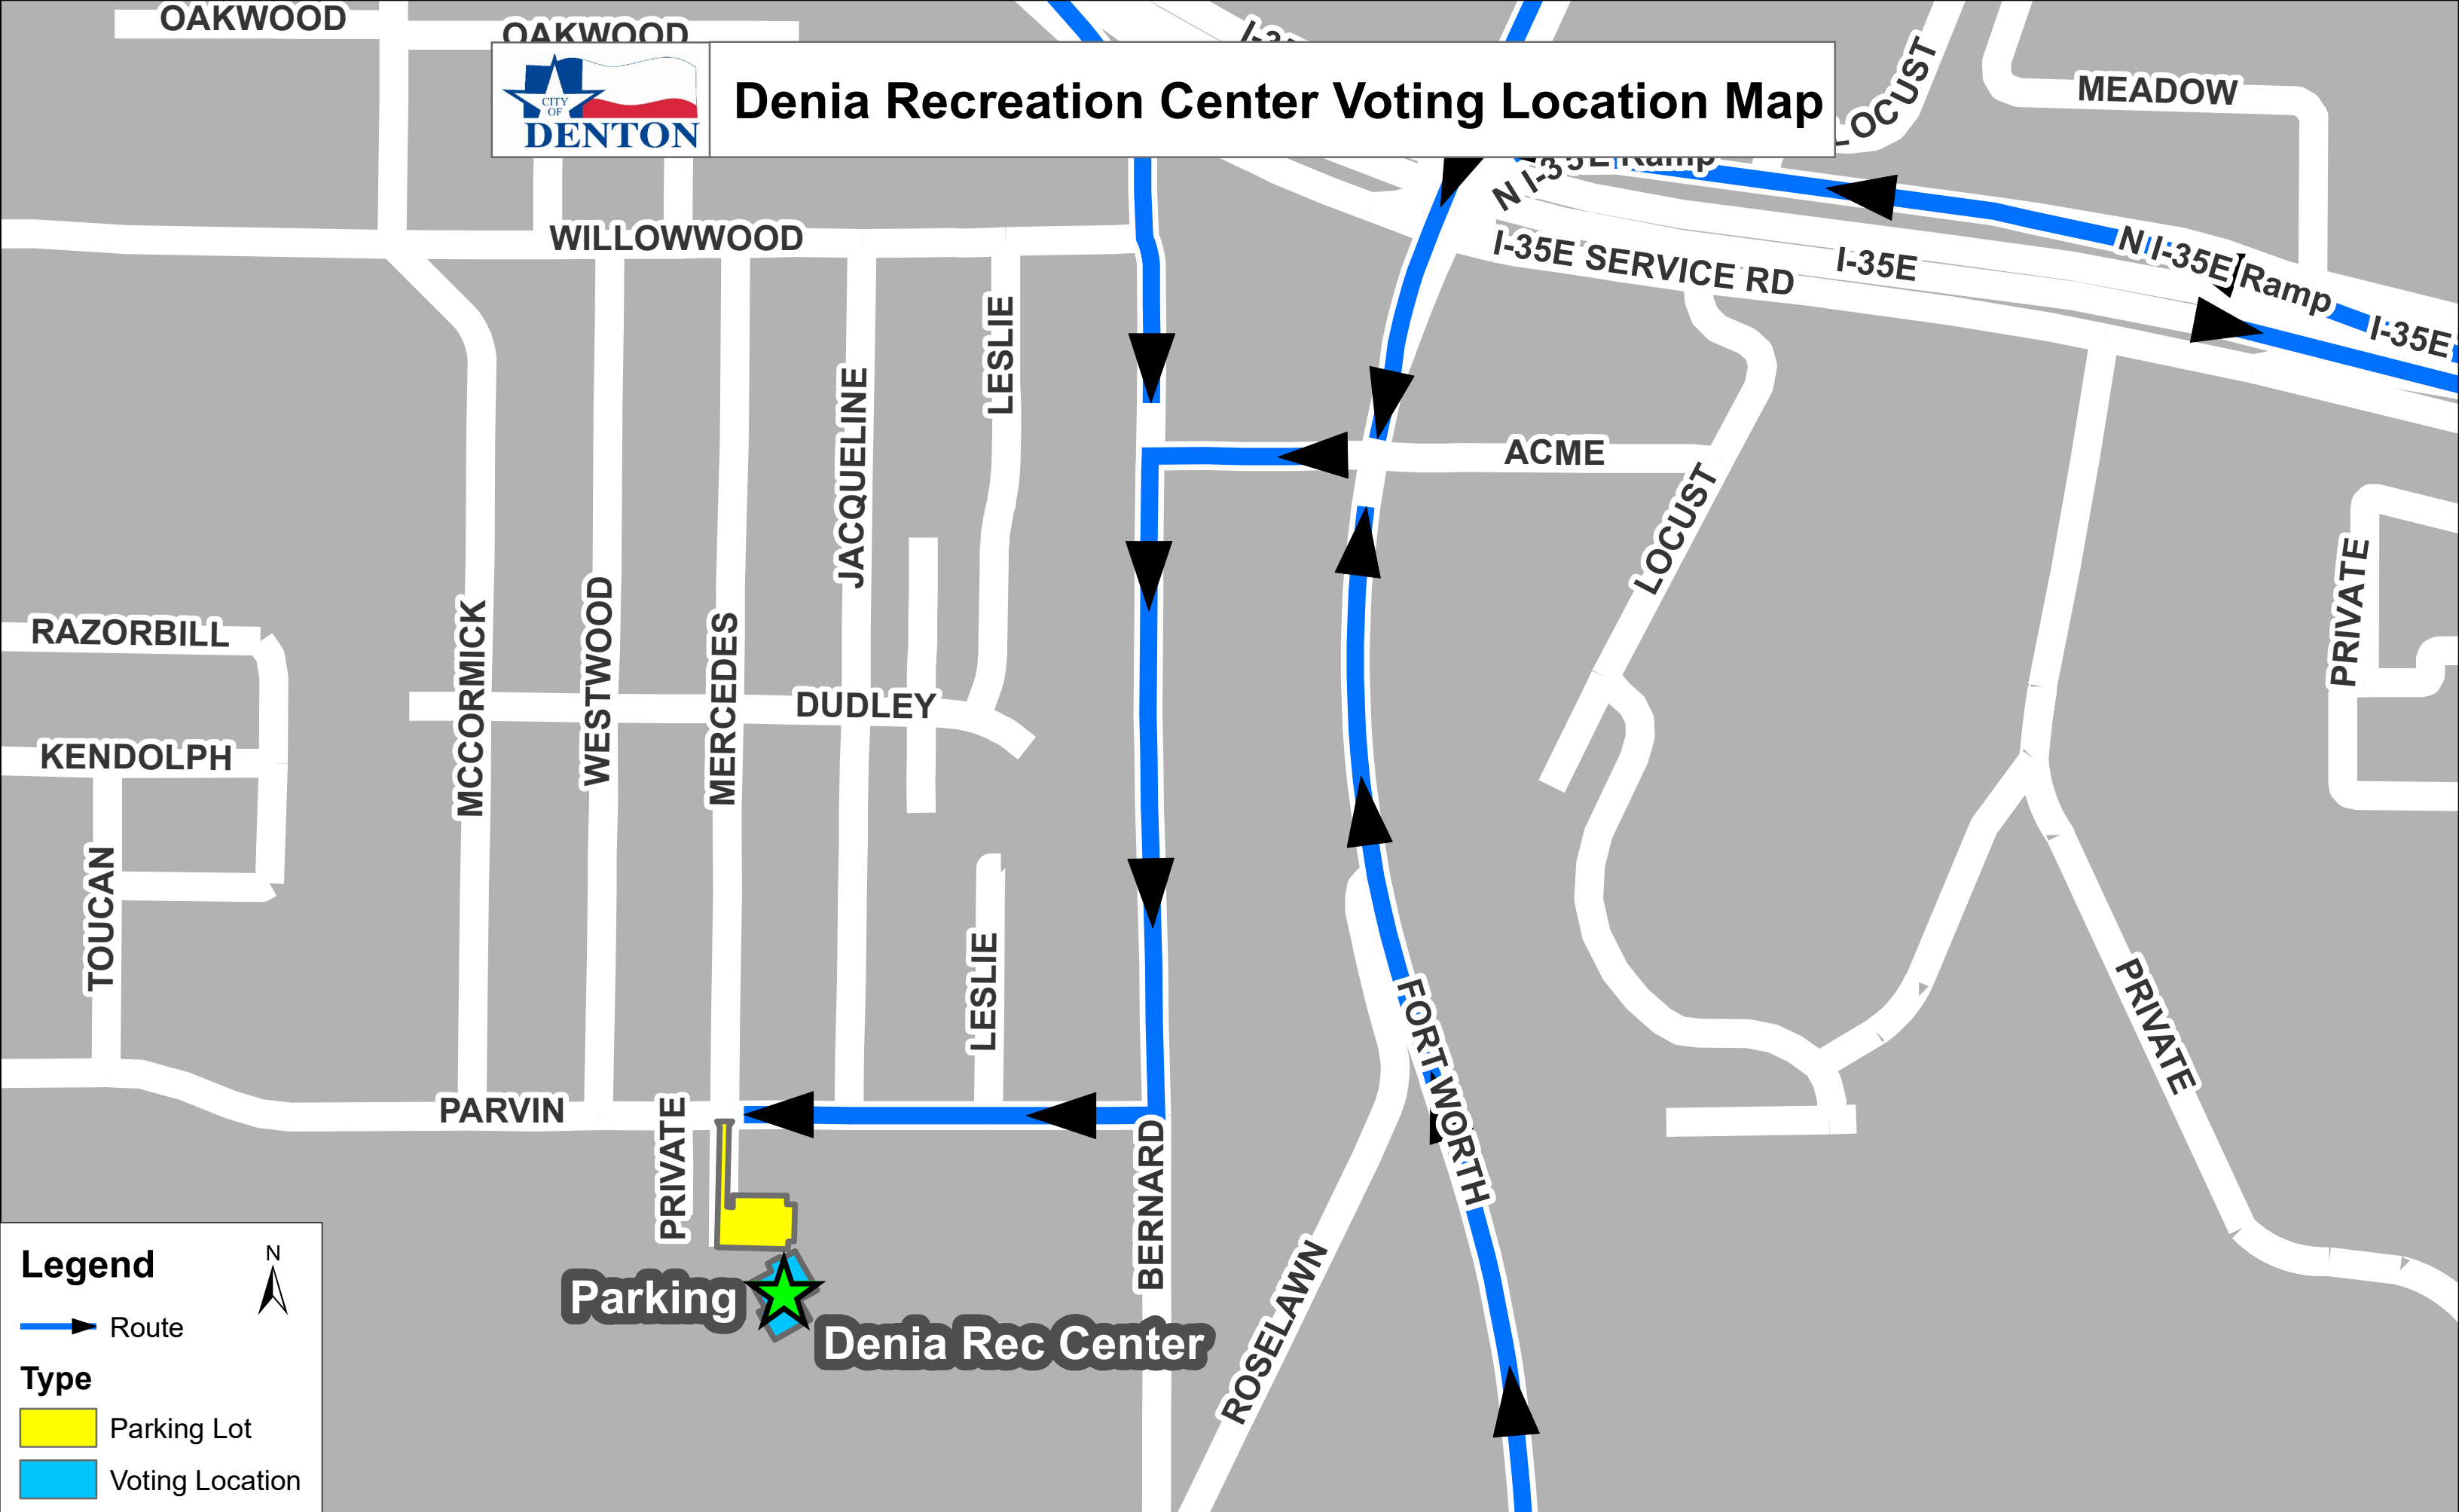

Denia Recreation Center Voting Location Map

Legend

Route

Type

Parking Lot

Voting Location

DISCLAIMER: The City of Denton has prepared this map for departmental use. This is not an official map of the City of Denton and should not be used for legal, engineering, or surveying purposes, but rather for reference purposes only. This map is the property of the City of Denton, and has been made available to the public based on the Public Information Act. The City of Denton makes every effort to produce and publish the most current and accurate information possible. No warranties, expressed or implied, are provided for the data herein, its use or its interpretation. Utilization of this map indicates understanding and acceptance of this statement.