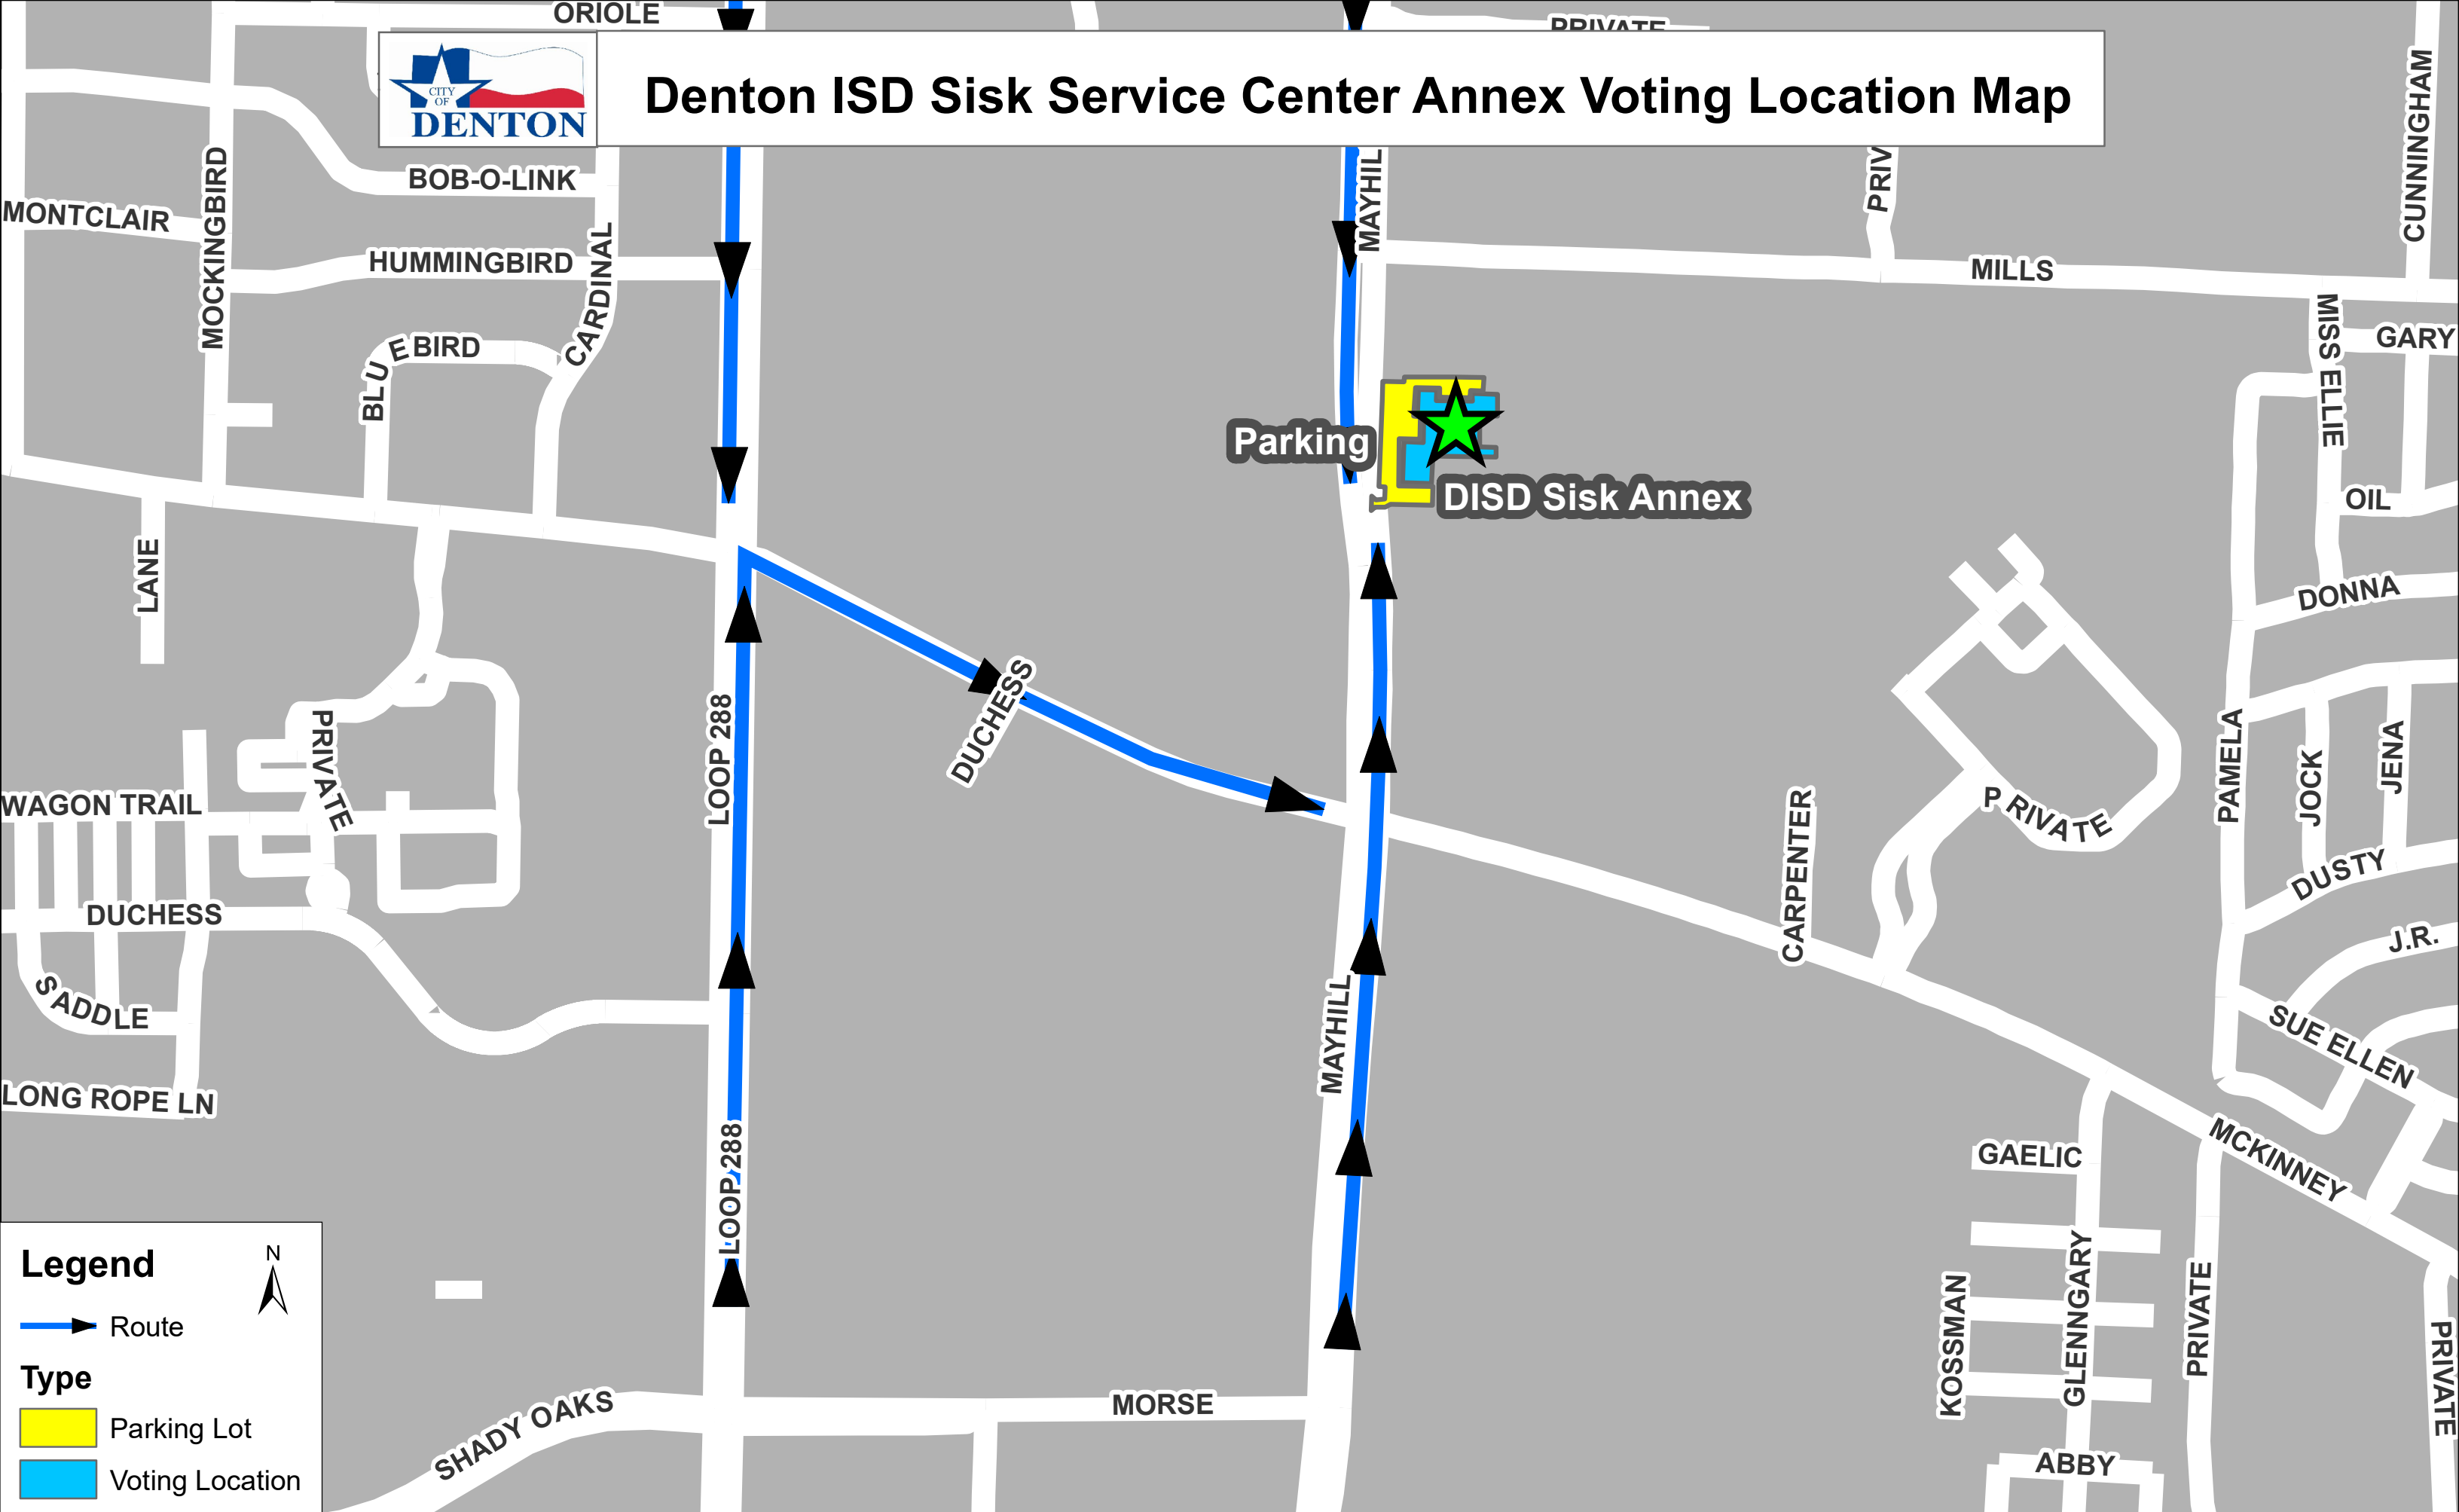

Denton ISD Sisk Service Center Annex Voting Location Map

Parking

DISD Sisk Annex

Legend

Route

Type

- Parking Lot
- Voting Location

DISCLAIMER:
 The City of Denton has prepared this map for departmental use. This is not an official map of the City of Denton and should not be used for legal, engineering, or surveying purposes, but rather for reference purposes only. This map is the property of the City of Denton, and has been made available to the public based on the Public Information Act. The City of Denton makes every effort to produce and publish the most current and accurate information possible. No warranties, expressed or implied, are provided for the data herein, its use or its interpretation. Utilization of this map indicates understanding and acceptance of this statement.