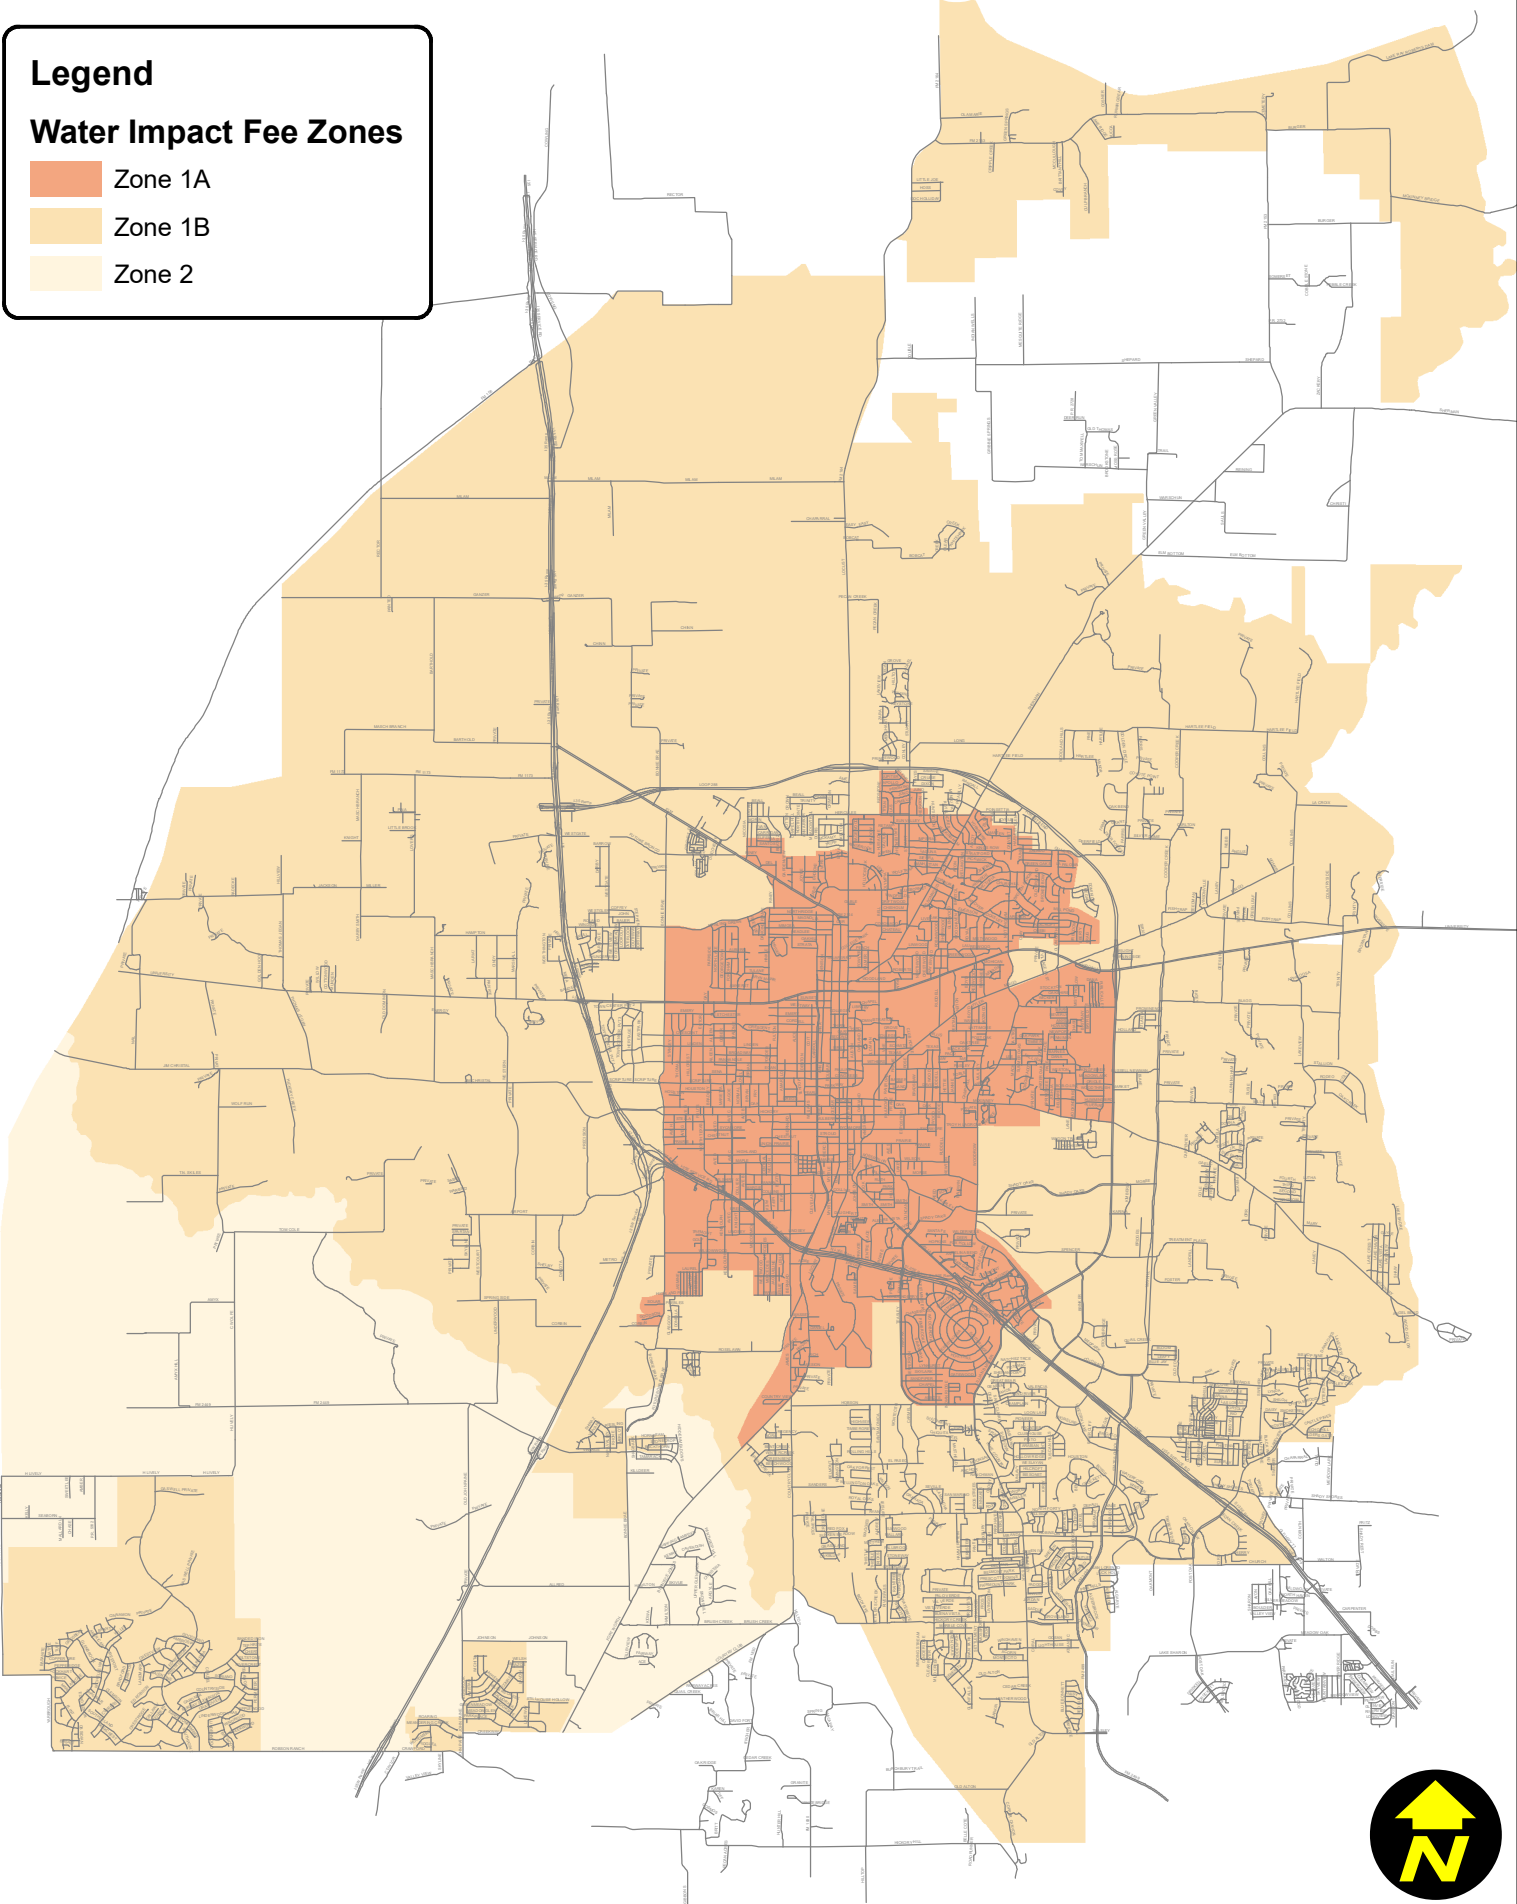

Water Service Area

Legend

Water Impact Fee Zones

- Zone 1A
- Zone 1B
- Zone 2

Wastewater Service Area

Legend

 Wastewater Impact Fee Zone